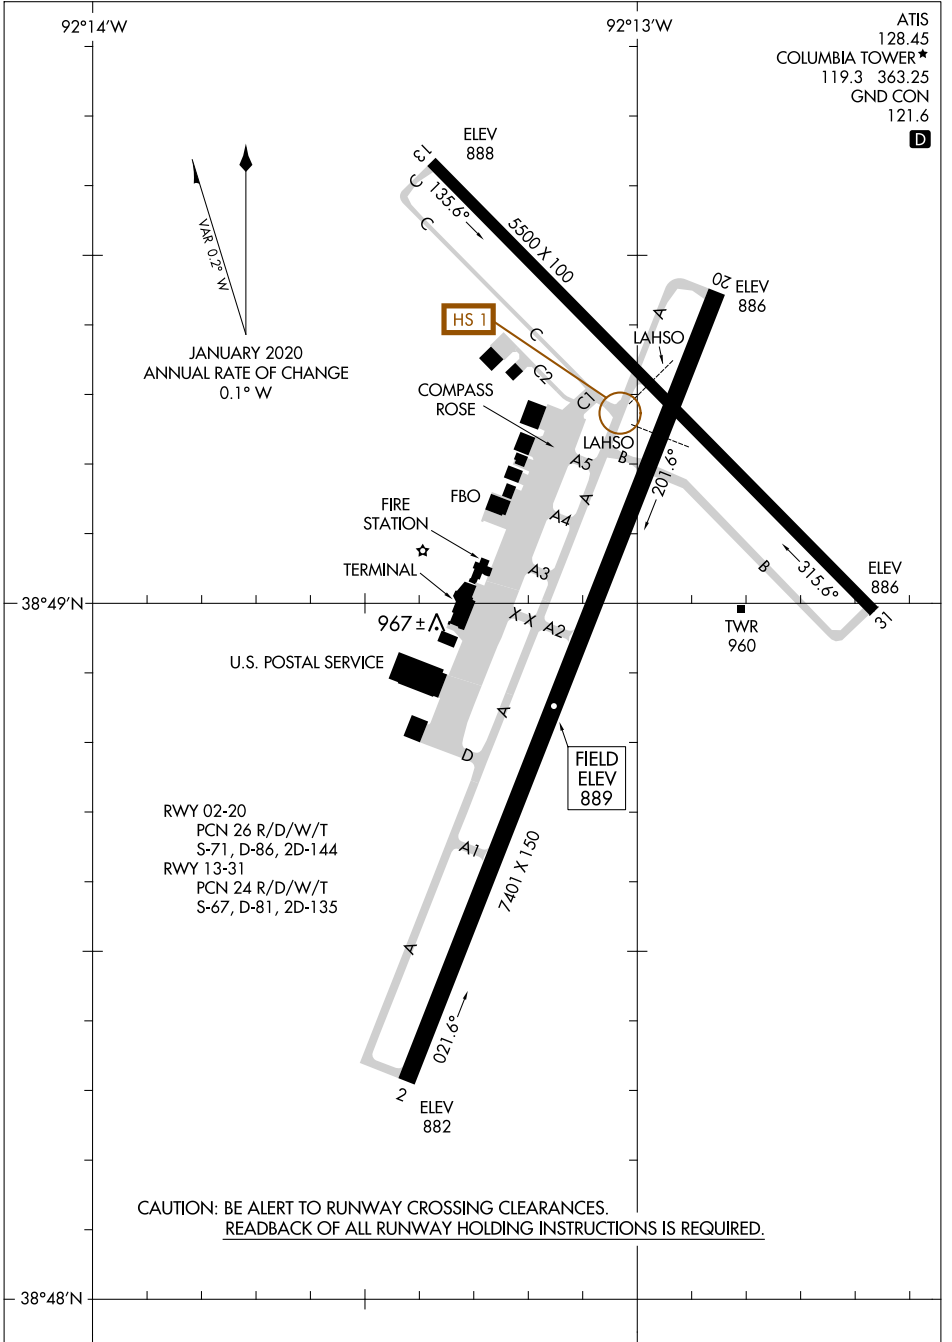

AIRPORT DIAGRAM

AL-5595 (FAA)

COLUMBIA RGNL (COT)
COLUMBIA, MISSOURI

ATIS 128.45
 COLUMBIA TOWER * 119.3 363.25
 GND CON 121.6
D

NC-3, 18 MAY 2023 to 15 JUN 2023

NC-3, 18 MAY 2023 to 15 JUN 2023

AIRPORT DIAGRAM

COLUMBIA, MISSOURI
COLUMBIA RGNL (COT)