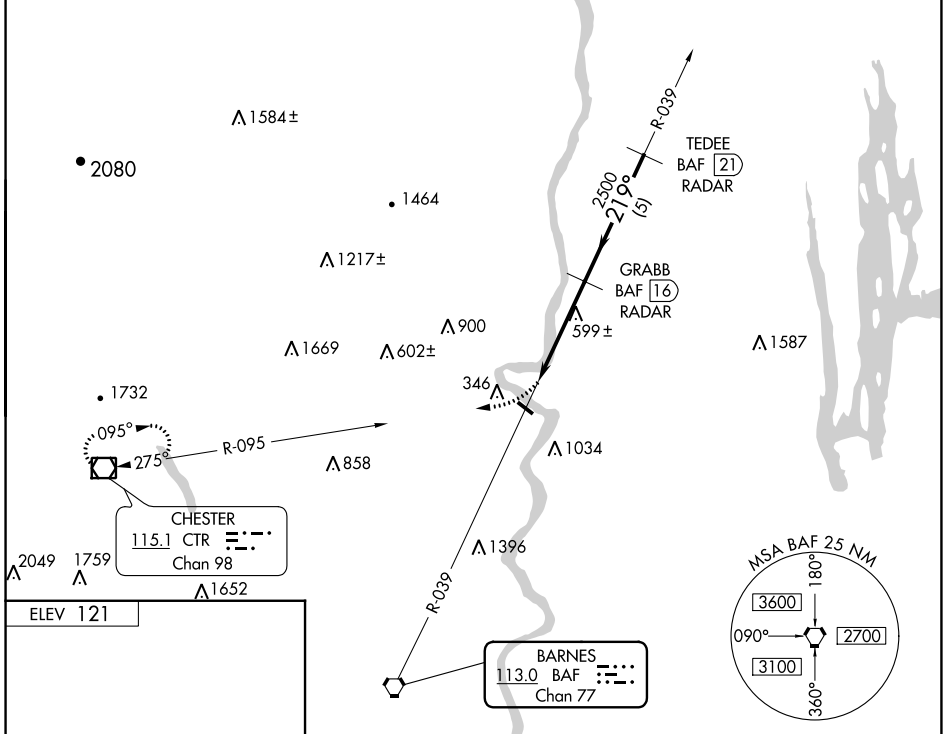

VORTAC BAF 113.0 Chan 77	APP CRS 219°	Rwy Idg TDZE Apt Elev	N/A N/A 121

VOR/DME-B

NORTHAMPTON (7B2)

NA Obtain local altimeter on CTAF; when not received, use Windsor Locks altimeter setting.

MISSED APPROACH: Climbing right turn to 4000 via CTR R-095 to CTR VOR/DME and hold.

YANKEE APP CON 125.35 281.5	CLNC DEL 133.6	UNICOM 122.7 (CTAF)

RADAR REQUIRED

CATEGORY	A	B	C	D
CIRCLING	1300-1¼ 1179 (1200-1¼)	1400-1½ 1279 (1300-1½)	NA	
WINDSOR LOCKS ALTIMETER SETTING MINIMUMS				
CIRCLING	1360-1¼ 1239 (1300-1¼)	1460-1½ 1339 (1400-1½)	NA	

NE-1, 18 MAY 2023 to 15 JUN 2023

NE-1, 18 MAY 2023 to 15 JUN 2023