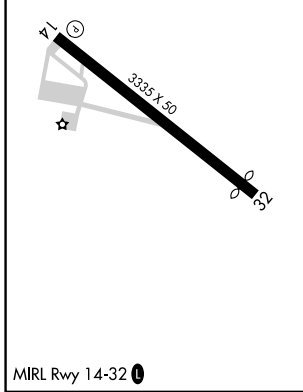

VORTAC BAF 113.0 Chan 77	APP CRS 219°	Rwy Idg TDZE Apt Elev	N/A N/A 121

VOR/DME-B

NORTHAMPTON (7B2)

NA Obtain local altimeter on CTAF; when not received, use Windsor Locks altimeter setting.

MISSED APPROACH: Climbing right turn to 4000 via CTR R-095 to CTR VOR/DME and hold.

YANKEE APP CON 125.35 281.5	CLNC DEL 133.6	UNICOM 122.7 (CTAF)

RADAR REQUIRED

CATEGORY	A	B	C	D
CIRCLING	1300-1¼ 1179 (1200-1¼)	1400-1½ 1279 (1300-1½)	NA	
WINDSOR LOCKS ALTIMETER SETTING MINIMUMS				
CIRCLING	1360-1¼ 1239 (1300-1¼)	1460-1½ 1339 (1400-1½)	NA	

NE-1, 18 MAY 2023 to 15 JUN 2023

NE-1, 18 MAY 2023 to 15 JUN 2023