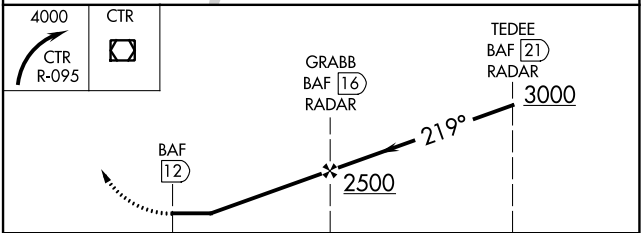

VORTAC BAF 113.0 Chan 77	APP CRS 219°	Rwy Idg TDZE Apt Elev	N/A N/A 121

VOR/DME-B

NORTHAMPTON (7B2)

NA Obtain local altimeter on CTAF; when not received, use Windsor Locks altimeter setting.

MISSED APPROACH: Climbing right turn to 4000 via CTR R-095 to CTR VOR/DME and hold.

YANKEE APP CON 125.35 281.5	CLNC DEL 133.6	UNICOM 122.7 (CTAF)

RADAR REQUIRED

CATEGORY	A	B	C	D
CIRCLING	1300-1¼ 1179 (1200-1¼)	1400-1½ 1279 (1300-1½)	NA	
WINDSOR LOCKS ALTIMETER SETTING MINIMUMS				
CIRCLING	1360-1¼ 1239 (1300-1¼)	1460-1½ 1339 (1400-1½)	NA	

NE-1, 18 MAY 2023 to 15 JUN 2023

NE-1, 18 MAY 2023 to 15 JUN 2023