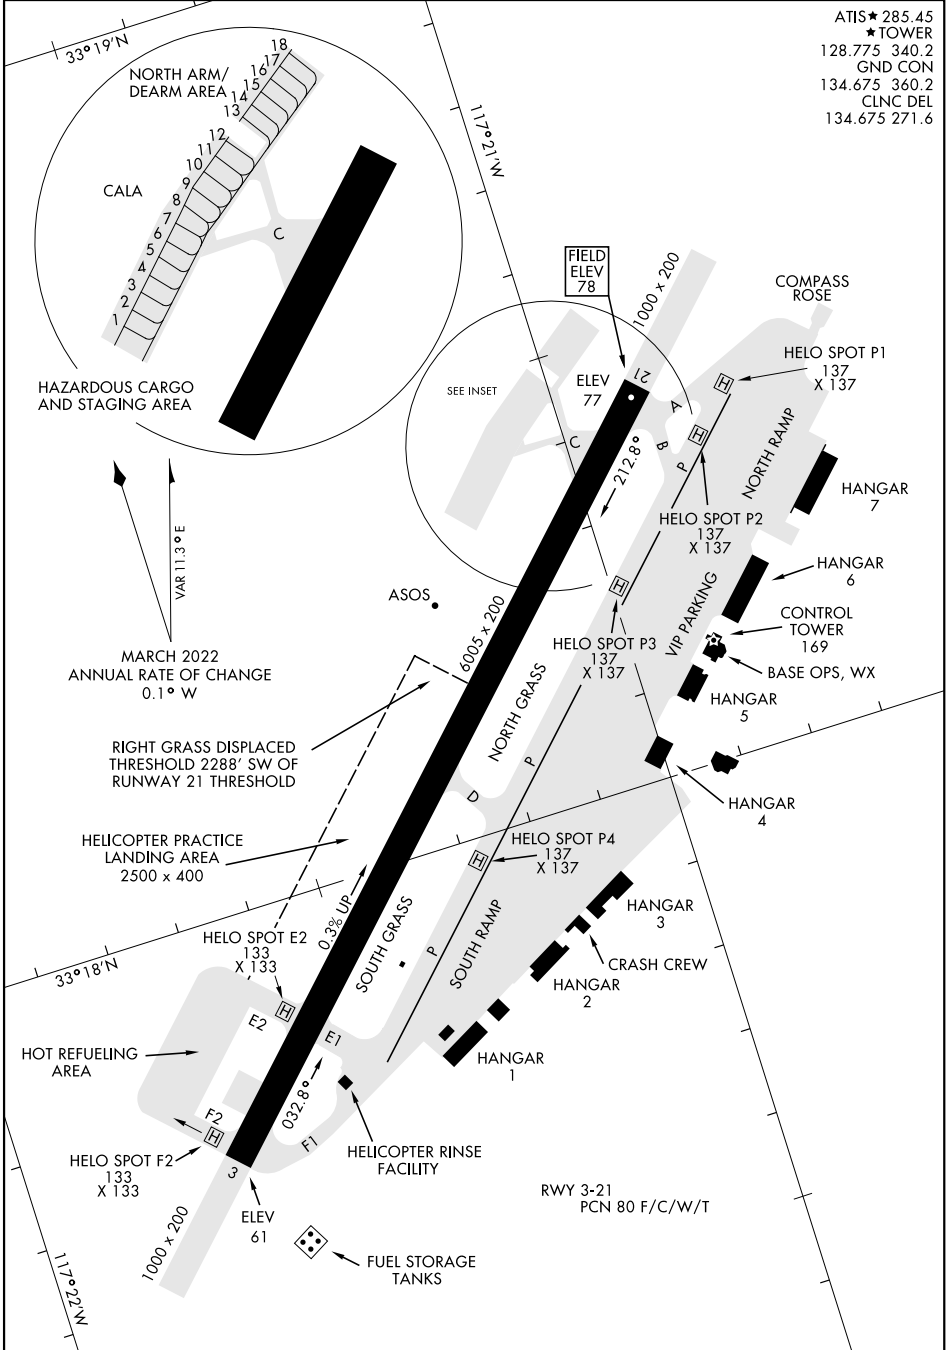

# AIRPORT DIAGRAM

ATIS ★ 285.45  
 ★ TOWER  
 128.775 340.2  
 GND CON  
 134.675 360.2  
 CLNC DEL  
 134.675 271.6

SW-3, 18 MAY 2023 to 15 JUN 2023

SW-3, 18 MAY 2023 to 15 JUN 2023

# AIRPORT DIAGRAM