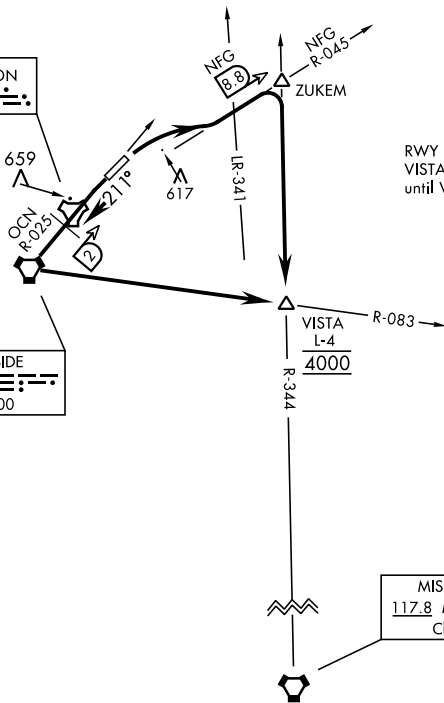

BULLDOG TWO DEPARTURE (OBSTACLE)(BLDG 2 • VISTA) CAMP PENDLETON MCAS (MUNN FLD) (KNFG) OCEANSIDE, CALIFORNIA

ATIS ★ 285.45
 CLNC DEL
 134.675 271.6
 GND CON
 134.675 360.2
 TOWER ★
 128.775 340.2
 SOCAL DEP CON
 127.3 323.0

AL-5985 [USN]

Rwy	Knots	60	120	180	240	300	360
3 (C)	V/V(fpm)	486	972	1458	1944	2430	2916
21 (B)	V/V(fpm)	442	884	1326	1768	2210	2652

Minimum Climb Rate

(C) to 800

(B) to 1300

NOT FOR CIVIL USE

CAMP PENDLETON
 Chan 55 NFG

RWY 3: RNAV required Zुकem to VISTA. Do not exceed 240 KIAS until VISTA.

OCEANSIDE
 115.3 OCN
 Chan 100

MISSION BAY
 117.8 MZB
 Chan 125

SW-3, 18 MAY 2023 to 15 JUN 2023

SW-3, 18 MAY 2023 to 15 JUN 2023

DEPARTURE ROUTE DESCRIPTION

TAKE-OFF RWY 3: Climbing right turn to intercept NFG TACAN R-045 to Zुकem then right turn direct VISTA. Cross VISTA at 4000 or assigned altitude.

TAKE-OFF RWY 21: Climb on heading 211° to intercept OCN VORTAC R-025 then direct OCN then left turn to intercept OCN R-083 direct VISTA. Cross VISTA at 4000 or assigned altitude.