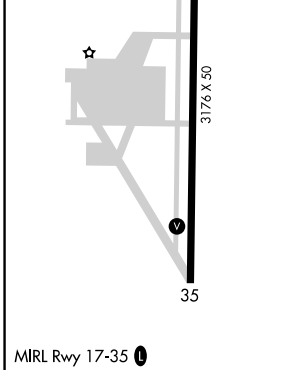

APP CRS 167°	Rwy Idg 3176
	TDZE 64
	Apt Elev 69

RNAV (GPS) RWY 17

UNIVERSITY (EDU)

▽ DME/DME RNP- 0.3 NA. When local altimeter setting not received, use Travis AFB altimeter setting and increase all MDA 60 feet.
▲ NA Helicopter visibility reduction below 1 SM not authorized.
 Procedure NA at night.

MISSED APPROACH: Climbing right turn to 2000 direct CODRU and hold.

AWOS-3 119.025	TRAVIS APP CON 126.6 281.45	UNICOM 123.075 (CTAF) 0
--------------------------	---------------------------------------	-----------------------------------