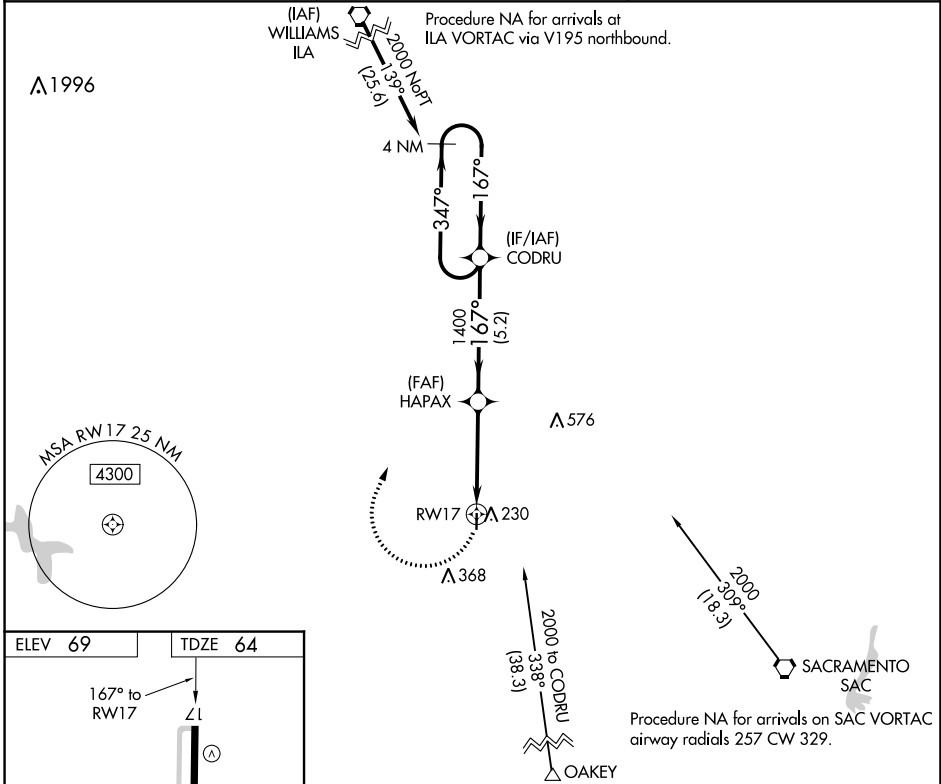

APP CRS 167°	Rwy Idg 3176
	TDZE 64
	Apt Elev 69

RNAV (GPS) RWY 17

UNIVERSITY (EDU)

▽ DME/DME RNP- 0.3 NA. When local altimeter setting not received, use Travis AFB altimeter setting and increase all MDA 60 feet.
▲ NA Helicopter visibility reduction below 1 SM not authorized.
 Procedure NA at night.

MISSED APPROACH: Climbing right turn to 2000 direct CODRU and hold.

AWOS-3 119.025	TRAVIS APP CON 126.6 281.45	UNICOM 123.075 (CTAF) 0
--------------------------	---------------------------------------	-----------------------------------

2000	CODRU	Visual Segment - Obstacles.		
CATEGORY	A	B	C	D
LNAV MDA	520-1	456 (500-1)	NA	
CIRCLING	580-1	511 (600-1)	NA	

SW-2, 18 MAY 2023 to 15 JUN 2023

SW-2, 18 MAY 2023 to 15 JUN 2023