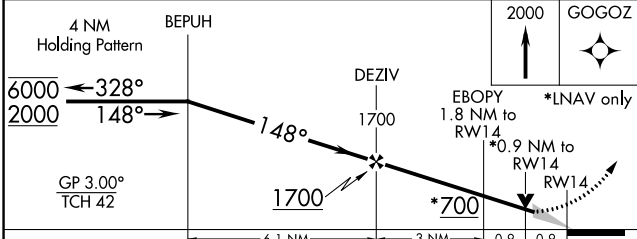

WAAS CH <b>77714</b> <b>W14A</b>	APP CRS <b>148°</b>	Rwy Idg TDZE Apt Elev	<b>5004</b> <b>100</b> <b>100</b>
--	------------------------	-----------------------------	---

# RNAV (GPS) RWY 14

WHARTON RGNL (A.R.M)

RNP APCH. ▼ For uncompensated Baro-VNAV systems, LNAV/VNAV NA below -15°C or above 54°C.	MISSED APPROACH: Climb to 2000 direct GOGOZ and hold.
---	---

AWOS-3 <b>118.475</b>	HOUSTON CENTER <b>128.6 360.8</b>	UNICOM <b>122.7 (CTAF) ①</b>
--------------------------	--------------------------------------	---------------------------------