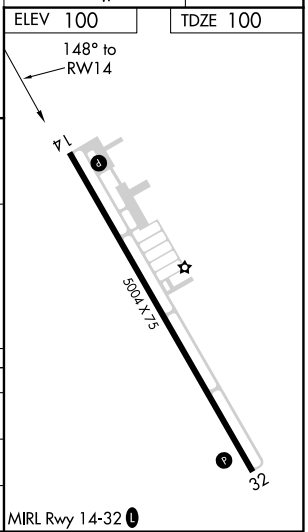

WAAS CH <b>77714</b> <b>W14A</b>	APP CRS <b>148°</b>	Rwy Idg TDZE Apt Elev	<b>5004</b> <b>100</b> <b>100</b>
--	------------------------	-----------------------------	---

# RNAV (GPS) RWY 14

WHARTON RGNL (A.R.M)

RNP APCH. ▼ For uncompensated Baro-VNAV systems, LNAV/VNAV NA below -15°C or above 54°C.	MISSED APPROACH: Climb to 2000 direct GOGOZ and hold.
---	---

AWOS-3 <b>118.475</b>	HOUSTON CENTER <b>128.6 360.8</b>	UNICOM <b>122.7 (CTAF) ①</b>
--------------------------	--------------------------------------	---------------------------------