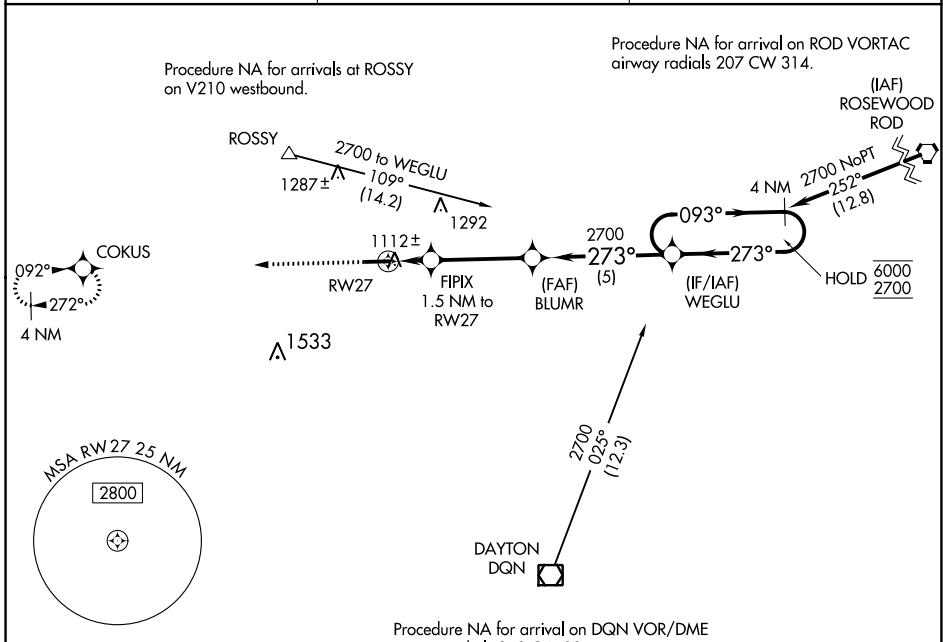

WAAS CH 86243 W27A	APP CRS 273°	Rwy Idg TDZE Apt Elev	4802 1007 1007
---------------------------------	------------------------	-----------------------------	---

RNAV (GPS) RWY 27

DARKE COUNTY (VES)

RNP APCH. ▼ Rwy 27 helicopter visibility reduction below 1 SM NA. Straight-in Rwy 27 NA at night, Circling Rwy 27 NA at night.	MISSED APPROACH: Climb to 2700 direct COKUS and hold.	
AWOS-3PT 125.9	COLUMBUS APP CON 118.425 352.05	UNICOM 122.8 (CTAF) 📞

ELEV 1007	TDZE 1007
-----------	-----------

CATEGORY	A	B	C	D
LP MDA		1380-1	373 (400-1)	NA
LNAV MDA		1380-1	373 (400-1)	NA
📞 CIRCLING	1440-1 433 (500-1)	1480-1 473 (500-1)	1660-1¾ 653 (700-1¾)	NA

EC-2, 18 MAY 2023 to 15 JUN 2023

EC-2, 18 MAY 2023 to 15 JUN 2023