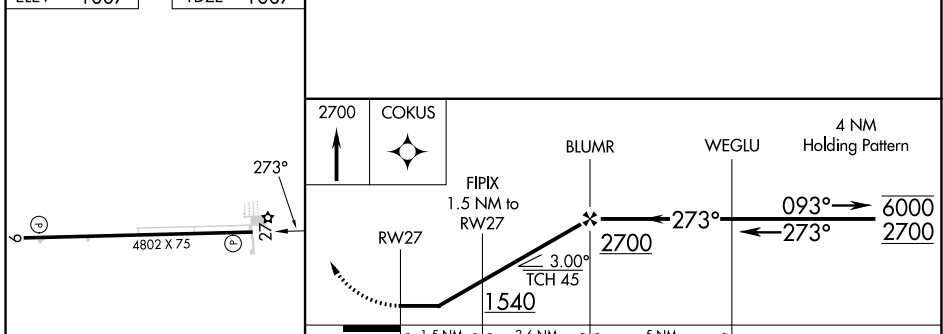

WAAS CH 86243 W27A	APP CRS 273°	Rwy Idg TDZE Apt Elev	4802 1007 1007
---------------------------------	------------------------	-----------------------------	---

RNAV (GPS) RWY 27

DARKE COUNTY (VES)

RNP APCH. ▼ Rwy 27 helicopter visibility reduction below 1 SM NA. Straight-in Rwy 27 NA at night, Circling Rwy 27 NA at night.	MISSED APPROACH: Climb to 2700 direct COKUS and hold.	
AWOS-3PT 125.9	COLUMBUS APP CON 118.425 352.05	UNICOM 122.8 (CTAF) 📞

ELEV 1007	TDZE 1007
-----------	-----------

CATEGORY	A	B	C	D
LP MDA		1380-1	373 (400-1)	NA
LNAV MDA		1380-1	373 (400-1)	NA
📞 CIRCLING	1440-1 433 (500-1)	1480-1 473 (500-1)	1660-1¾ 653 (700-1¾)	NA

EC-2, 18 MAY 2023 to 15 JUN 2023