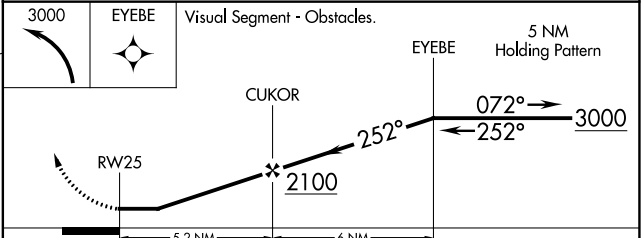

APP CRS 252°	Rwy Idg 4799
	TDZE 404
	Apt Elev 409

RNAV (GPS) RWY 25

RUSSELLVILLE RGNL (RUE)

⚠ DME/DME RNP-0.3 NA. Helicopter visibility reduction below 1 SM NA. Night landing: Rwy 25 NA.

⚠ MISSED APPROACH: Climbing left turn to 3000 direct EYEBE WP and hold.

ASOS 132.475	MEMPHIS CENTER 128.475 377.15	UNICOM 122.7 (CTAF) 0
------------------------	---	---------------------------------

ELEV 409	TDZE 404
-----------------	-----------------

CATEGORY	A	B	C	D
LNAV MDA	1260-1 856 (900-1)	1260-1¼ 856 (900-1¼)	1260-2½ 856 (900-2½)	1260-2¾ 856 (900-2¾)
CIRCLING	1260-1¼	851 (900-1¼)	1340-2¾ 931 (1000-2¾)	1400-3 991 (1000-3)