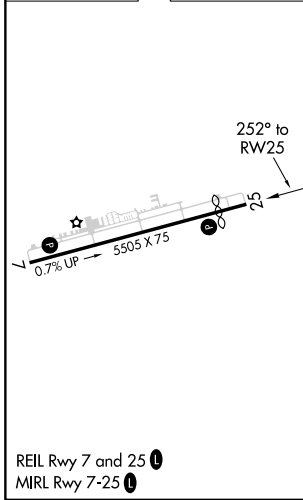

CATEGORY	A	B	C	D
LNAV MDA	1260-1 856 (900-1)	1260-1¼ 856 (900-1¼)	1260-2½ 856 (900-2½)	1260-2¾ 856 (900-2¾)
CIRCLING	1260-1¼	851 (900-1¼)	1340-2¾ 931 (1000-2¾)	1400-3 991 (1000-3)

SC-1, 18 MAY 2023 to 15 JUN 2023

SC-1, 18 MAY 2023 to 15 JUN 2023