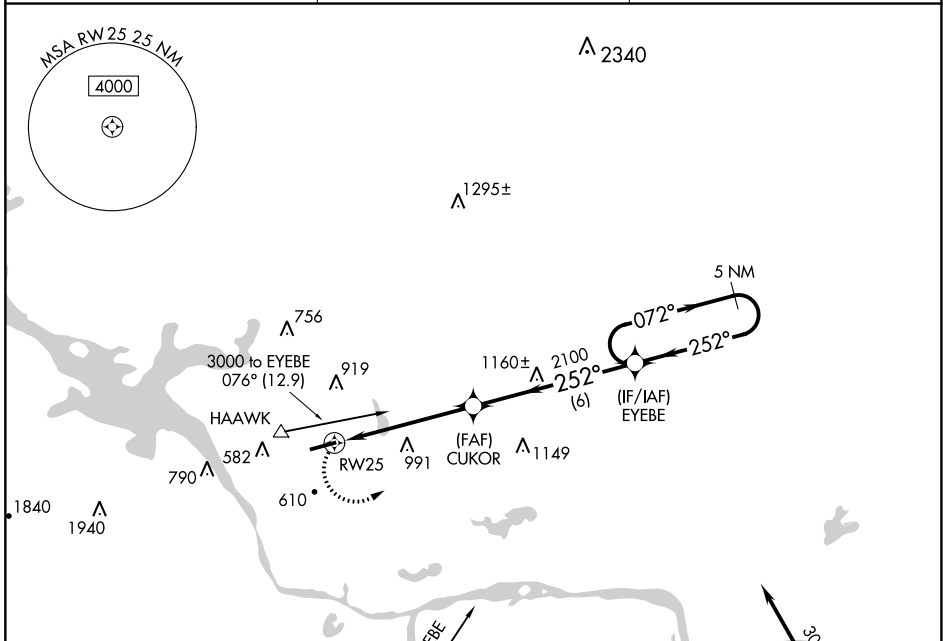

APP CRS 252°	Rwy Idg 4799
	TDZE 404
	Apt Elev 409

RNAV (GPS) RWY 25

RUSSELLVILLE RGNL (RUE)

⚠ DME/DME RNP-0.3 NA. Helicopter visibility reduction below 1 SM NA. Night landing: Rwy 25 NA.

⚠ MISSED APPROACH: Climbing left turn to 3000 direct EYEBE WP and hold.

ASOS 132.475	MEMPHIS CENTER 128.475 377.15	UNICOM 122.7 (CTAF) 0
------------------------	---	---------------------------------

ELEV 409	TDZE 404
-----------------	-----------------

CATEGORY	A	B	C	D
LNAV MDA	1260-1 856 (900-1)	1260-1¼ 856 (900-1¼)	1260-2½ 856 (900-2½)	1260-2¾ 856 (900-2¾)
CIRCLING	1260-1¼	851 (900-1¼)	1340-2¾ 931 (1000-2¾)	1400-3 991 (1000-3)

SC-1, 18 MAY 2023 to 15 JUN 2023

SC-1, 18 MAY 2023 to 15 JUN 2023