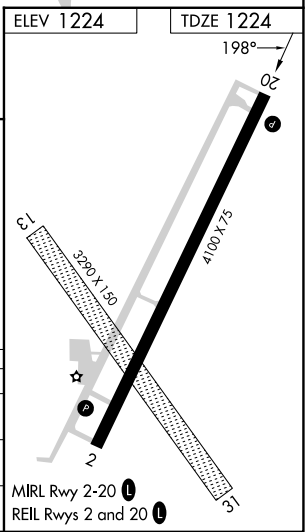

WAAS CH 48907 W20A	APP CRS 198°	Rwy Idg TDZE Apt Elev	4100 1224 1224

RNAV (GPS) RWY 20

WAHOO MUNI (AHQ)

RNP APCH - GPS.	MISSED APPROACH: Climb to 4000 direct CEGOP and on track 129° to YUTAN and hold, continue climb-in-hold to 4000.
	Circling to Rwy 13-31 NA.

AWOS-3P 125.975	OMAHA APP CON 120.1 354.05	UNICOM 122.7 (CTAF) 0

CATEGORY	A	B	C	D
LPV DA	1507-1	283 (300-1)		NA
LNAV MDA	1600-1	376 (400-1)		NA
CIRCLING	1760-1	536 (600-1)		NA

NC-2, 18 MAY 2023 to 15 JUN 2023

NC-2, 18 MAY 2023 to 15 JUN 2023