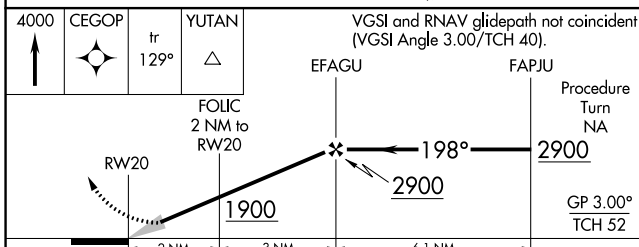

WAAS CH 48907 W20A	APP CRS 198°	Rwy Idg TDZE Apt Elev	4100 1224 1224

RNAV (GPS) RWY 20

WAHOO MUNI (AHQ)

RNP APCH - GPS.	MISSED APPROACH: Climb to 4000 direct CEGOP and on track 129° to YUTAN and hold, continue climb-in-hold to 4000.
	Circling to Rwy 13-31 NA.

AWOS-3P 125.975	OMAHA APP CON 120.1 354.05	UNICOM 122.7 (CTAF) 0

CATEGORY	A	B	C	D
LPV DA	1507-1	283 (300-1)		NA
LNAV MDA	1600-1	376 (400-1)		NA
CIRCLING	1760-1	536 (600-1)		NA

NC-2, 18 MAY 2023 to 15 JUN 2023

NC-2, 18 MAY 2023 to 15 JUN 2023