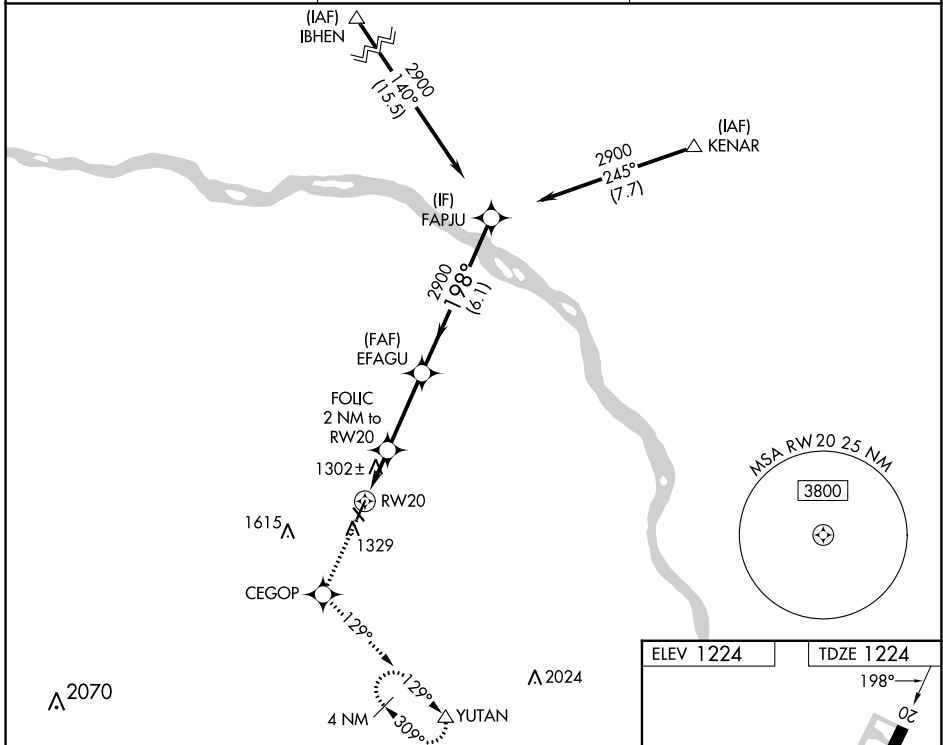

WAAS CH 48907 W20A	APP CRS 198°	Rwy Idg TDZE Apt Elev	4100 1224 1224
--	------------------------	-----------------------------	---

RNAV (GPS) RWY 20

WAHOO MUNI (AHQ)

RNP APCH - GPS.	MISSED APPROACH: Climb to 4000 direct CEGOP and on track 129° to YUTAN and hold, continue climb-in-hold to 4000.
	Circling to Rwy 13-31 NA.

AWOS-3P 125.975	OMAHA APP CON 120.1 354.05	UNICOM 122.7 (CTAF) 0
---------------------------	--------------------------------------	---------------------------------

CATEGORY	A	B	C	D
LPV DA	1507-1	283 (300-1)		NA
LNAV MDA	1600-1	376 (400-1)		NA
CIRCLING	1760-1	536 (600-1)		NA

NC-2, 18 MAY 2023 to 15 JUN 2023

NC-2, 18 MAY 2023 to 15 JUN 2023