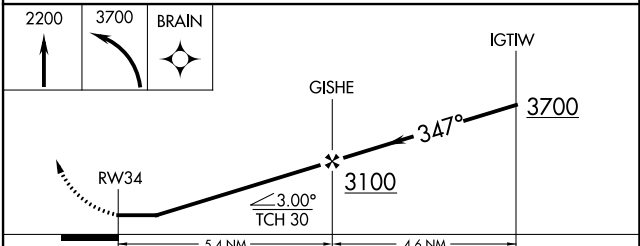

WAAS CH 40044 W34A	APP CRS 347°	Rwy Idg TDZE Apt Elev	2797 1363 1363
--	------------------------	-----------------------------	---

RNAV (GPS) RWY 34

ROCK RAPIDS MUNI (R.R.Q)

RNP APCH - GPS.

NA Procedure NA at night. Rwy 34 helicopter visibility reduction below 1 SM NA. Use Sioux Falls, SD altimeter setting.

MISSED APPROACH: Climb to 2200 then climbing left turn to 3700 direct BRAIN and hold.

SIOUX FALLS APP CON *
126.9 284.725

UNICOM
122.8(CTAF) 0

CATEGORY	A	B	C	D
LP MDA	1960-1	597 (600-1)		NA
LNAV MDA	1960-1	597 (600-1)		NA
C CIRCLING	1960-1	2040-1		NA
	597 (600-1)	677 (700-1)		