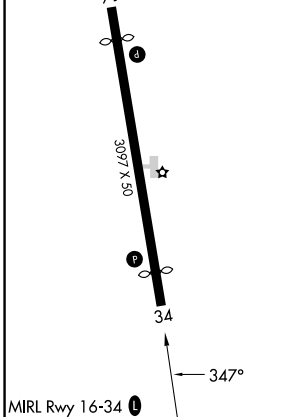

WAAS CH 40044 W34A	APP CRS 347°	Rwy Idg TDZE Apt Elev	2797 1363 1363
--	------------------------	-----------------------------	---

RNAV (GPS) RWY 34

ROCK RAPIDS MUNI (R.R.Q)

RNP APCH - GPS.

NA Procedure NA at night. Rwy 34 helicopter visibility reduction below 1 SM NA. Use Sioux Falls, SD altimeter setting.

MISSED APPROACH: Climb to 2200 then climbing left turn to 3700 direct BRAIN and hold.

SIOUX FALLS APP CON *
126.9 284.725

UNICOM
122.8(CTAF) 0

CATEGORY	A	B	C	D
LP MDA	1960-1	597 (600-1)		NA
LNAV MDA	1960-1	597 (600-1)		NA
C CIRCLING	1960-1	2040-1		NA
	597 (600-1)	677 (700-1)		