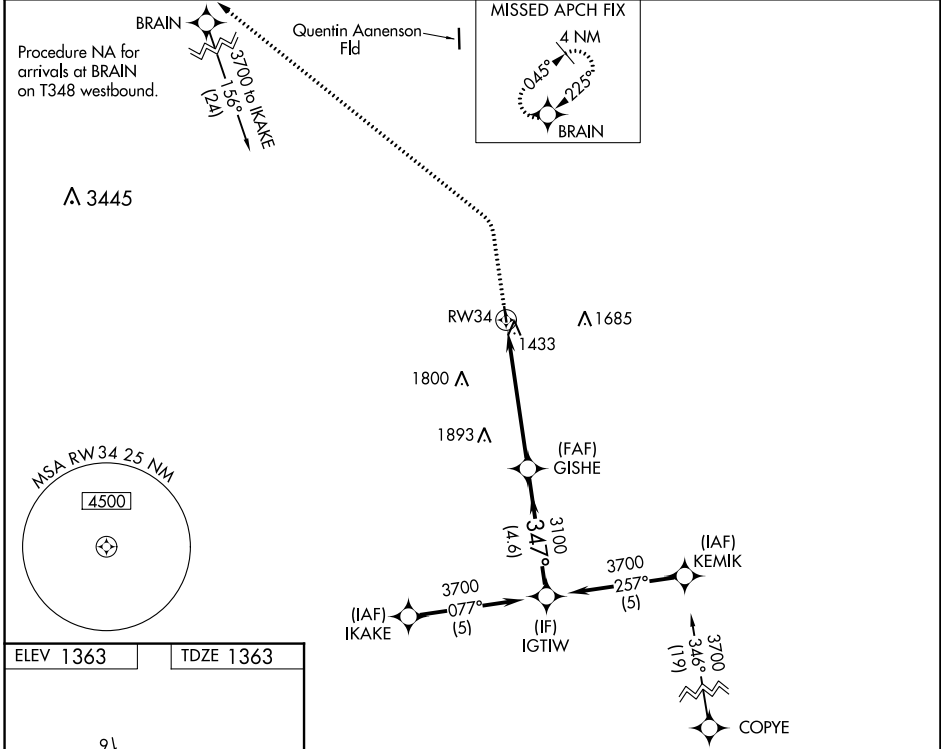

WAAS CH 40044 W34A	APP CRS 347°	Rwy Idg TDZE Apt Elev	2797 1363 1363
--	------------------------	-----------------------------	---

RNAV (GPS) RWY 34

ROCK RAPIDS MUNI (R.R.Q)

RNP APCH - GPS.

NA Procedure NA at night. Rwy 34 helicopter visibility reduction below 1 SM NA. Use Sioux Falls, SD altimeter setting.

MISSED APPROACH: Climb to 2200 then climbing left turn to 3700 direct BRAIN and hold.

SIOUX FALLS APP CON *
126.9 284.725

UNICOM
122.8(CTAF) 0

CATEGORY	A	B	C	D
LP MDA	1960-1	597 (600-1)		NA
LNAV MDA	1960-1	597 (600-1)		NA
C CIRCLING	1960-1	2040-1		NA
	597 (600-1)	677 (700-1)		

NC-3, 18 MAY 2023 to 15 JUN 2023

NC-3, 18 MAY 2023 to 15 JUN 2023