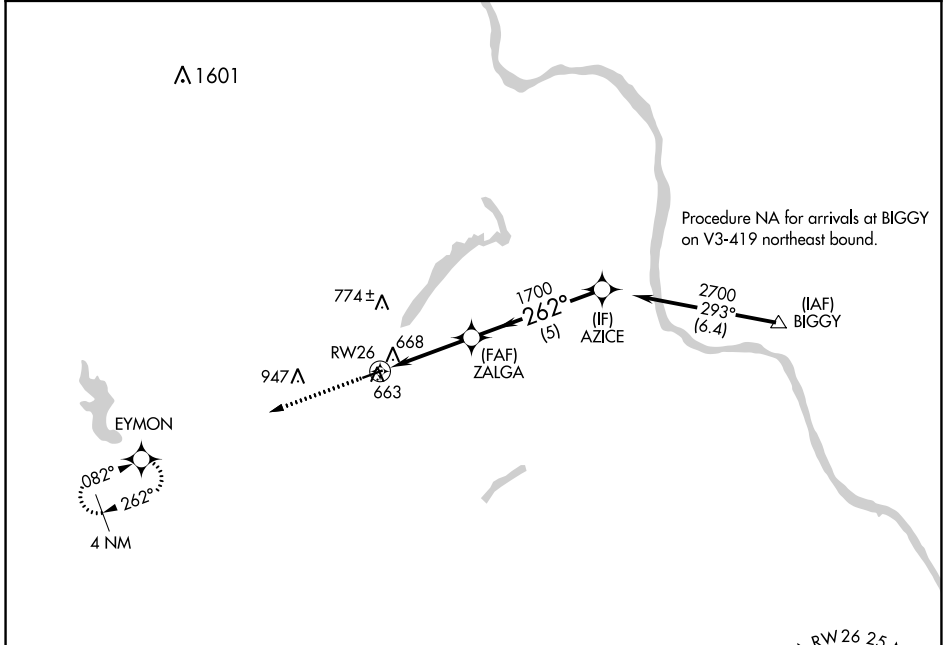

APP CRS 262°	Rwy Idg TDZE Apt Elev	3860 565 568
------------------------	-----------------------------	---

RNAV (GPS) RWY 26

PENNRIDGE (CKZ)

RNP APCH.			MISSED APPROACH: Climb to 2700 direct EYMON and hold.
▼ Rwy 26 helicopter visibility reduction below 1 SM NA.			
AWOS-3 126.325	PHILADELPHIA APP CON 123.8 291.7	CLNC DEL 118.55	UNICOM 123.0 (CTAF) 0

ELEV 568	TDZE 565
----------	----------

CATEGORY	A	B	C	D
LNAV MDA	980-1	415 (500-1)	980-1 $\frac{1}{8}$ 415 (500-1 $\frac{1}{8}$)	NA
CIRCLING	1260-1	692 (700-1)	1260-2 692 (700-2)	NA

NE-4, 18 MAY 2023 to 15 JUN 2023

NE-4, 18 MAY 2023 to 15 JUN 2023