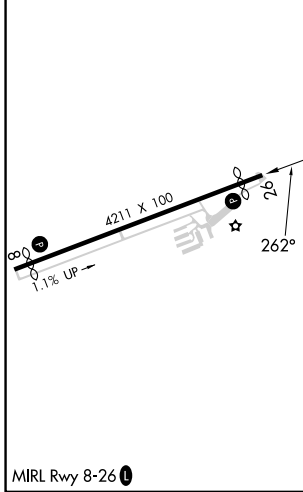

CATEGORY	A	B	C	D
LNAV MDA	980-1	415 (500-1)	980-1$\frac{1}{8}$ 415 (500-1$\frac{1}{8}$)	NA
CIRCLING	1260-1	692 (700-1)	1260-2 692 (700-2)	NA

NE-4, 18 MAY 2023 to 15 JUN 2023

NE-4, 18 MAY 2023 to 15 JUN 2023