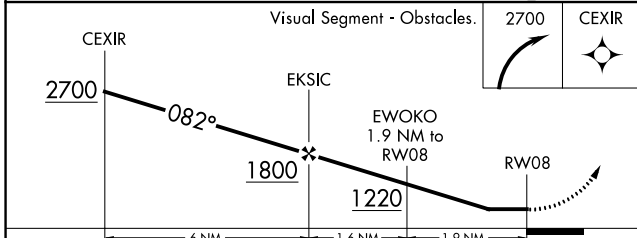

RNAV (GPS) RWY 8

PENNRIDGE (CKZ)

APP CRS	Rwy Idg	3945
082°	TDZE	559
	Apt Elev	568

RNP APCH.			MISSED APPROACH: Climbing right turn to 2700 direct CEXIR and hold.
▼ Rwy 8 helicopter visibility reduction below 3/4 SM NA.			
AWOS-3 126.325	PHILADELPHIA APP CON 123.8 291.7	CLNC DEL 118.55	UNICOM 123.0 (CTAF) 0

Procedure NA for arrival on PTW VORTAC airway radials 354 CW 095.

ELEV	568	TDZE	559
------	-----	------	-----

CATEGORY	A	B	C	D
LNVA MDA	1140-1	581 (600-1)	1140-1 3/4 581 (600-1 3/4)	NA
CIRCLING	1260-1	692 (700-1)	1260-2 692 (700-2)	NA