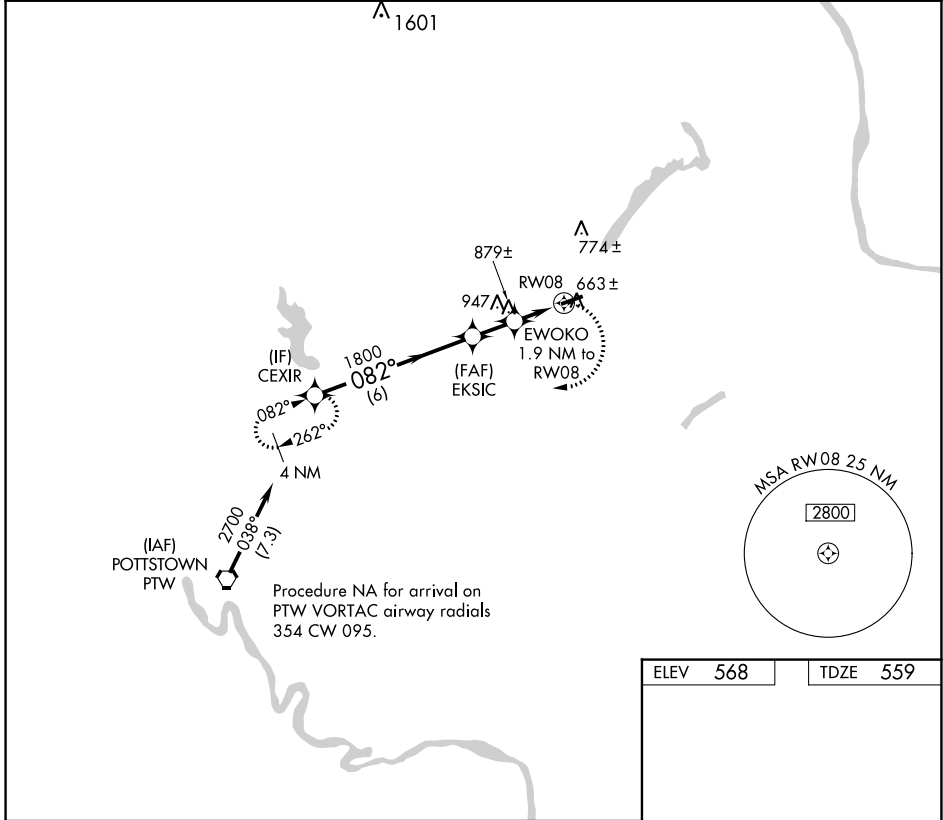

RNAV (GPS) RWY 8

PENNRIDGE (CKZ)

APP CRS	Rwy Idg	3945
082°	TDZE	559
	Apt Elev	568

RNP APCH.			MISSED APPROACH: Climbing right turn to 2700 direct CEXIR and hold.
▼ Rwy 8 helicopter visibility reduction below 3/4 SM NA.			
AWOS-3 126.325	PHILADELPHIA APP CON 123.8 291.7	CLNC DEL 118.55	UNICOM 123.0 (CTAF) 0

Procedure NA for arrival on PTW VORTAC airway radials 354 CW 095.

ELEV	568	TDZE	559
------	-----	------	-----

CATEGORY	A	B	C	D
LNVA MDA	1140-1	581 (600-1)	1140-1 3/4 581 (600-1 3/4)	NA
CIRCLING	1260-1	692 (700-1)	1260-2 692 (700-2)	NA

NE-4, 18 MAY 2023 to 15 JUN 2023

NE-4, 18 MAY 2023 to 15 JUN 2023