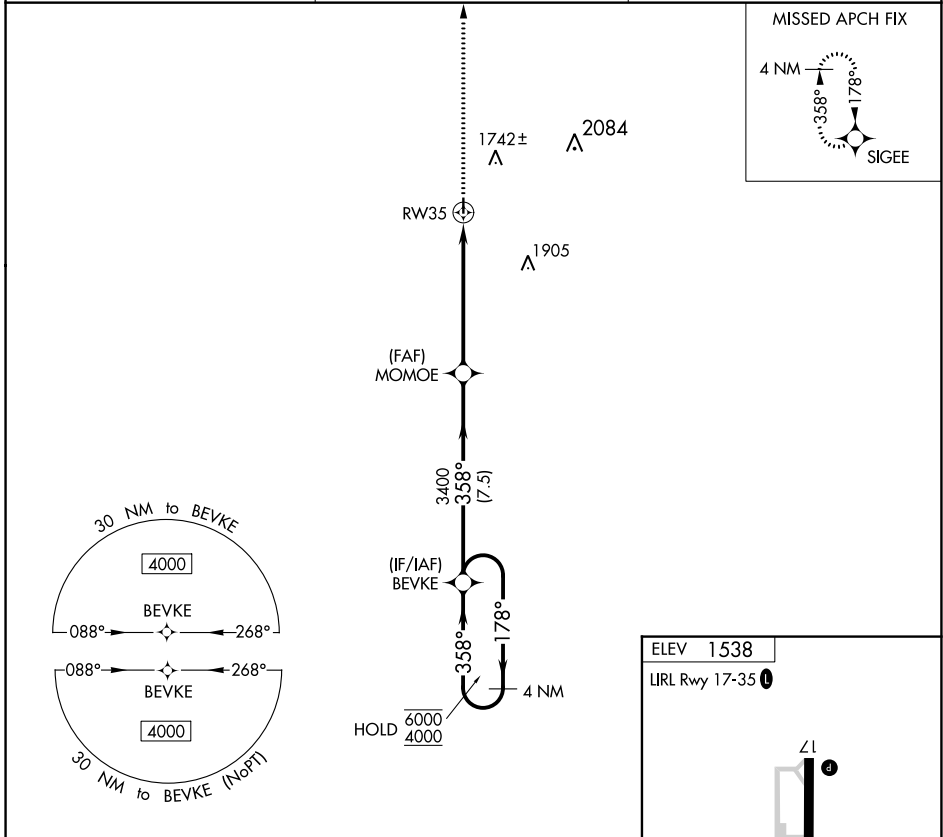

APP CRS 358°	Rwy Idg TDZE Apt Elev	N/A N/A 1538
------------------------	-----------------------------	---

RNAV (GPS)-A

SIBLEY MUNI (ISB)

RNP APCH.	<p>Procedure NA at night. Use Worthington altimeter setting.</p>	MISSED APPROACH: Climb to 4000 direct SIGEE and hold.
-----------	--	---

OTG AWOS-3PT 121.075	MINNEAPOLIS CENTER 132.05 317.4	UNICOM 122.8 (CTAF) 0
--------------------------------	---	---------------------------------

NC-3, 18 MAY 2023 to 15 JUN 2023

NC-3, 18 MAY 2023 to 15 JUN 2023

CATEGORY	A	B	C	D
CIRCLING	2060-1 522 (600-1)	2100-1 562 (600-1)	NA	