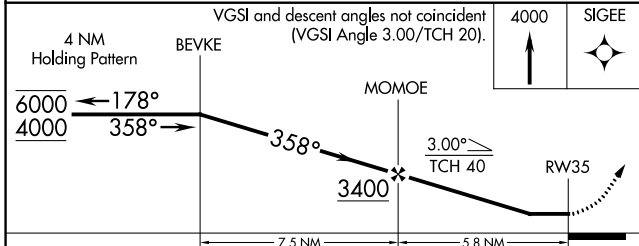

CATEGORY	A	B	C	D
CIRCLING	2060-1 522 (600-1)	2100-1 562 (600-1)	NA