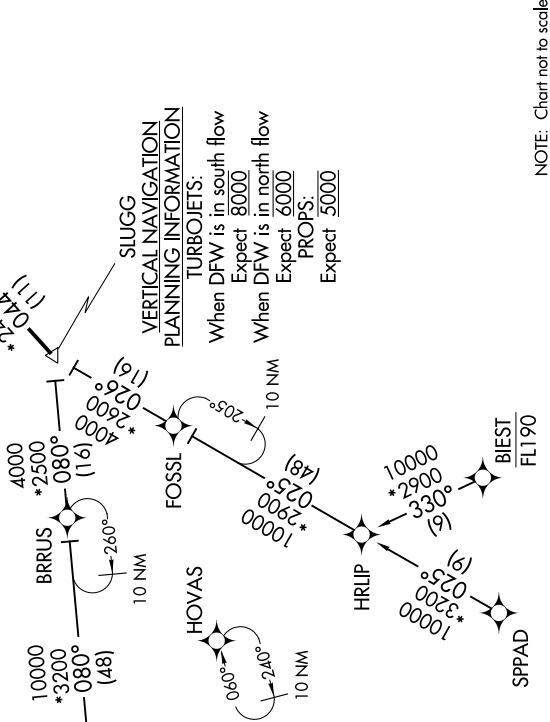

LIKES THREE ARRIVAL (RNAV)

FORT WORTH, TEXAS

SC-2, 18 MAY 2023 to 15 JUN 2023

REGIONAL APP CON
 135.975 125.8 257.95
 AFW ATIS
 126.925
 FTW ATIS
 120.7
 NFW ATIS *
 351.675

NOTE: RADAR required.
 NOTE: RNAV 1.
 NOTE: DME/DME/IRU or GPS required.

NOTE: Chart not to scale.

ARRIVAL ROUTE DESCRIPTION

BIEST TRANSITION (BIEST.LIKES3)
FOSSL TRANSITION (FOSSL.LIKES3): (For ACT and GRK terminal area departures only.)
GEEKY TRANSITION (GEEKY.LIKES3)
LYMPY TRANSITION (LYMPY.LIKES3): (For ABI terminal area departures only.)
SPPAD TRANSITION (SPPAD.LIKES3)

From SLUGG on track 044° to LIKES, then on track 044°. Expect RADAR vectors to final approach course.

SC-2, 18 MAY 2023 to 15 JUN 2023

LIKES THREE ARRIVAL (RNAV)

FORT WORTH, TEXAS