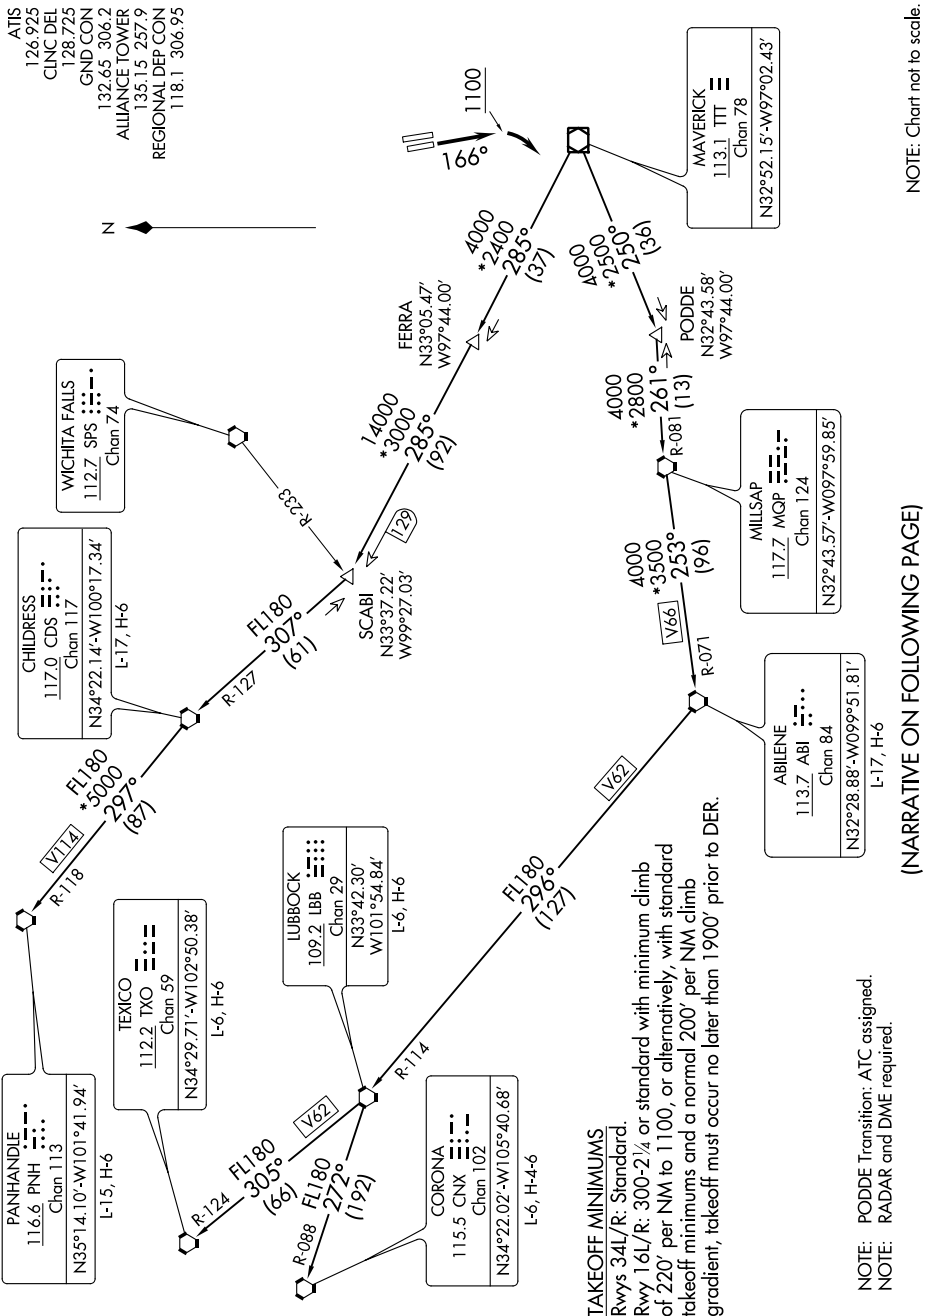

WORTH NINE DEPARTURE

ATIS
126.925
CINC DEL
128.725
GND CON
132.65 306.2
ALLIANCE TOWER
135.15 257.9
REGIONAL DEP CON
118.1 306.95

NOTE: Chart not to scale.

(NARRATIVE ON FOLLOWING PAGE)

SC-2, 18 MAY 2023 to 15 JUN 2023

WORTH NINE DEPARTURE

NOTE: PODDE Transition: ATC assigned.
NOTE: RADAR and DME required.

SC-2, 18 MAY 2023 to 15 JUN 2023