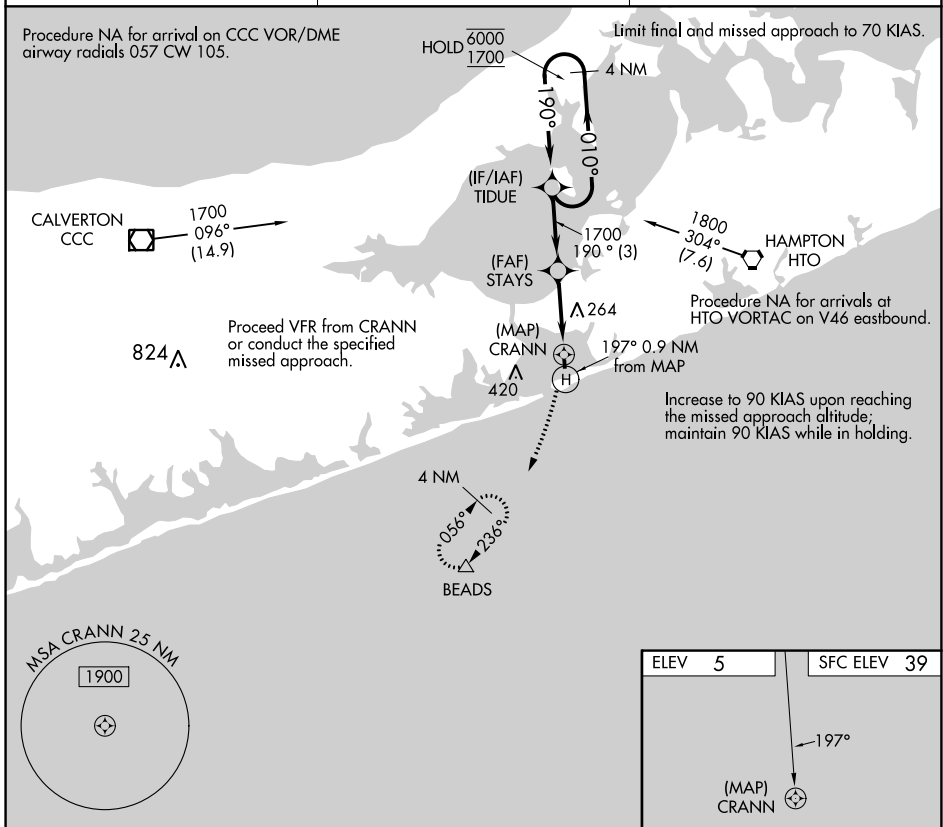

COPTER RNAV (GPS) 190°

SOUTHAMPTON (87N)

APP CRS	Rwy Idg	N/A
190°	Sfc Elev	39
	Apt Elev	5

RNP APCH.	MISSED APPROACH: Climbing right turn to 2000 direct BEADS and hold.
▲ NA Procedure NA at night. Use Westhampton Beach altimeter setting.	

FOK ASOS 119,925	NEW YORK APP CON 125,975	CTAF 122.9

CATEGORY	COPTER	B	C	D
LNAV MDA	560-1 521 (600-1)		NA	

NE-2, 18 MAY 2023 to 15 JUN 2023

NE-2, 18 MAY 2023 to 15 JUN 2023