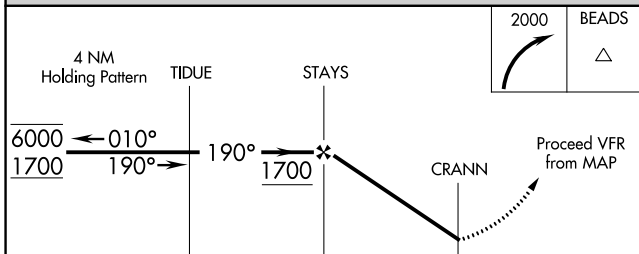

COPTER RNAV (GPS) 190°

SOUTHAMPTON (87N)

APP CRS	Rwy Idg	N/A
190°	Sfc Elev	39
	Apt Elev	5

RNP APCH.	MISSED APPROACH: Climbing right turn to 2000 direct BEADS and hold.
▲ NA Procedure NA at night. Use Westhampton Beach altimeter setting.	

FOK ASOS 119,925	NEW YORK APP CON 125,975	CTAF 122.9

CATEGORY	COPTER	B	C	D
LNAV MDA	560-1 521 (600-1)		NA	

NE-2, 18 MAY 2023 to 15 JUN 2023

NE-2, 18 MAY 2023 to 15 JUN 2023