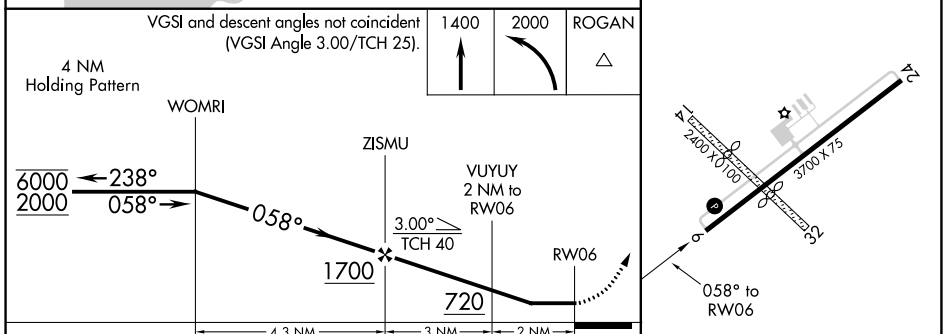

APP CRS	Rwy Idg	N/A
058°	TDZE	N/A
	Apt Elev	63

RNAV (GPS)-A

ARCADIA MUNI (X06)

RNP APCH.	MISSED APPROACH: Climb to 1400 then climbing left turn to 2000 direct ROGAN and hold.
▼ Circling NA to Rwys 14 and 32. Procedure NA at night. ▲ NA Use Punta Gorda altimeter setting; when not received, use Sebring altimeter setting and increase all MDAs 40 feet.	

PGD ASOS 135.675	MIAMI CENTER 134.55 257.7	UNICOM 123.0 (CTAF) 0

CATEGORY	A	B	C	D
CIRCLING	560-1 497 (500-1)	680-1 617 (700-1)	NA