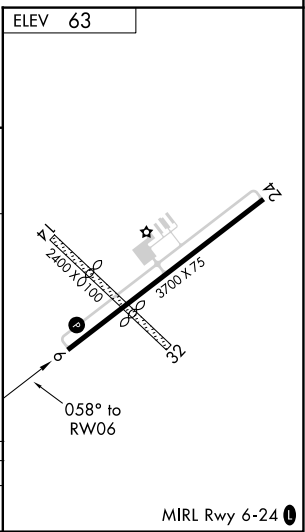

SE-3, 18 MAY 2023 to 15 JUN 2023

SE-3, 18 MAY 2023 to 15 JUN 2023