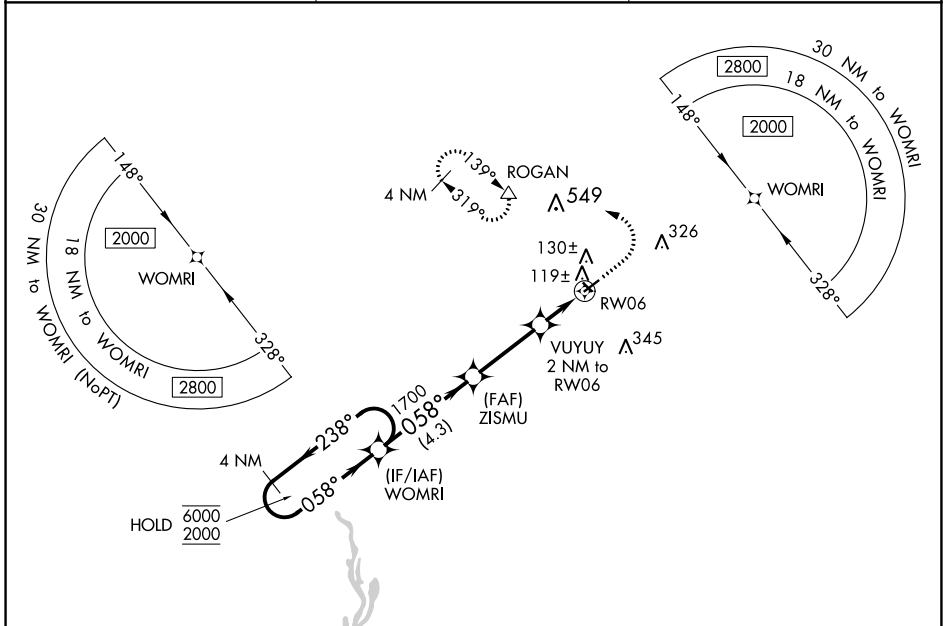

APP CRS	Rwy Idg	N/A
058°	TDZE	N/A
	Apt Elev	63

RNAV (GPS)-A

ARCADIA MUNI (X06)

RNP APCH.	MISSED APPROACH: Climb to 1400 then climbing left turn to 2000 direct ROGAN and hold.
<p>▼ Circling NA to Rwys 14 and 32. Procedure NA at night.</p> <p>▲ NA Use Punta Gorda altimeter setting; when not received, use Sebring altimeter setting and increase all MDAs 40 feet.</p>	

PGD ASOS 135.675	MIAMI CENTER 134.55 257.7	UNICOM 123.0 (CTAF) 0
----------------------------	-------------------------------------	--

CATEGORY	A	B	C	D
CIRCLING	560-1 497 (500-1)	680-1 617 (700-1)	NA	

SE-3, 18 MAY 2023 to 15 JUN 2023

SE-3, 18 MAY 2023 to 15 JUN 2023