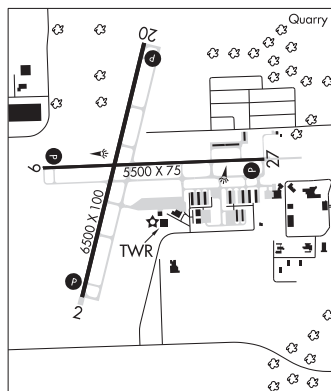

679 B NOTAM FILE LOT

RWY 02-20: H6500X100 (CONC-GRVD) D-99 MIRL

RWY 02: REIL. PAPI(P4L)—GA 3.0° TCH 37'.

RWY 20: REIL. PAPI(P4L)—GA 3.2° TCH 40'. Antenna.

RWY 09-27: H5500X75 (ASPH-PFC) S-20, D-75 MIRL

RWY 09: REIL. PAPI(P4L)—GA 3.0° TCH 41'.

RWY 27: REIL. PAPI(P4L)—GA 3.0° TCH 35'.

SERVICE: FUEL 100LL, JET A LGT MIRL Rwy 02-20 and Rwy 09-27 preset on low ints; to increase ints ACTIVATE—CTAF. ACTIVATE REIL Rwy 02, Rwy 20, Rwy 09 and Rwy 27; PAPI Rwy 02, Rwy 20, Rwy 09 and Rwy 27—CTAF.

AIRPORT REMARKS: Attended 1300-0300Z†. Birds on and in/ov arpt. North parking ramp clsd to all multi engine acft. Twy N1 and Twy N2 clsd to fixed wing acft more than 6000 lbs. BA conds are not reported btn 0300-1200Z†.

AIRPORT MANAGER: 815-838-9497

WEATHER DATA SOURCES: AWOS-3PT 126.675 (815) 588-4802.

COMMUNICATIONS: CTAF 134.8 ATIS 126.675

JOLIET RCO 122.1R 112.3T (KANKAKEE RADIO)

® **CHICAGO APP/DEP CON** 119.35

LEWIS TOWER 134.8(1200-0200Z†) **GND** 120.425

CLEARANCE DELIVERY PHONE: For CD ctc Chicago Apch at 847-289-0926.

AIRSPACE: CLASS D svc 1200-0200Z†; other times CLASS G.

RADIO AIDS TO NAVIGATION: NOTAM FILE JOT.

JOLIET (H) (H) VOR/DME 112.3 JOT Chan 70 N41°32.79' W88°19.10' 068° 10.7 NM to fld. 591/2E.

VOR unusable:

030°-040° byd 25 NM

LOC/DME 108.55 I-JQH Chan 22(Y) Rwy 02.

LOC/DME 111.95 I-LOT Chan 56(Y) Rwy 09.

COMM/NAV/WEATHER REMARKS: Chicago Approach Clearance 847-289-0926

**CHICAGO
COPTER
H-5E, L-28H, A
IAP, AD**

CHICAGO/SCHAUMBURG

SCHAUMBURG MUNI HELISTOP HELIPORT (4H1) 24 NW UTC-6(-5DT) N42°02.88' W88°03.15'

730 NOTAM FILE IKK

HELIPAD H1: H25X25 (CONC) S-12.5

HELIPAD H1: RLLS.

HELIPORT REMARKS: Unattended. Heliport CLOSED 0400Z†-SR. Heliport lgts ops SS-0400Z†. Ingress and egress routes are 100° and 240°-260°. Heliport H1 concrete pad has 25' ASPH area adjacent—all sides. 12' X 25' parking pad lctd 56' NW of landing pad.

AIRPORT MANAGER: 847-923-3859

COMMUNICATIONS: CTAF 122.9

CLEARANCE DELIVERY PHONE: For CD ctc Chicago Apch at 847-289-0926.

**CHICAGO
COPTER**