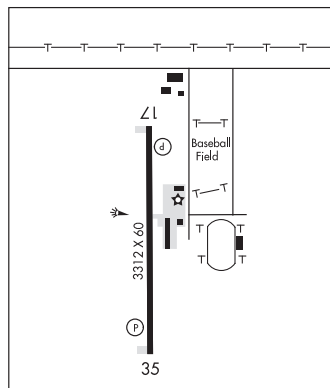

**HOOKER MUNI** (O45) 1 W UTC-6(-5DT) N36°51.42' W101°13.63'

**WICHITA**  
L-15B

3000 B NOTAM FILE MLC

RWY 17-35: H3312X60 (ASPH) MIRL

RWY 17: PAPI(P2L)—GA 3.0° TCH 40'. Rgt tfc.

RWY 35: PAPI(P2L)—GA 3.5° TCH 51'. P-line.

## HUGO

**STAN STAMPER MUNI** (HHW)(KHHW) 2 NW UTC-6(-5DT) N34°02.02' W95°32.52'

**DALLAS-FT WORTH**  
L-17D  
IAP

572 B NOTAM FILE MLC

RWY 17-35: H4007X75 (ASPH) S-12.5 MIRL

RWY 17: REIL. PAPI(P2L)—GA 3.0° TCH 44'. Trees.

**RADIO AIDS TO NAVIGATION:** NOTAM FILE MLC.

**MC ALESTER (L) TACAN** Chan 57 MLC (112.0) N34°50.97' W95°46.94' 158° 50.3 NM to fld. 782/8E.

## IDABEL

**MC CURTAIN CO RGNL** (404) 2 NW UTC-6(-5DT) N33°54.56' W94°51.56'

**MEMPHIS**  
H-61, L-17D  
IAP

472 B NOTAM FILE 404

RWY 02-20: H5002X75 (ASPH) S-30 MIRL

RWY 02: REIL. PAPI(P4L)—GA 3.0° TCH 40'.