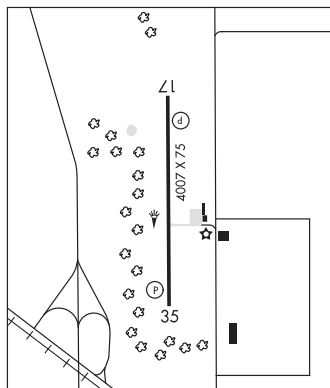

**HOOKER MUNI** (O45) 1 W UTC-6(-5DT) N36°51.42' W101°13.63'

**WICHITA**  
L-15B

3000 B NOTAM FILE MLC

RWY 17-35: H3312X60 (ASPH) MIRL

RWY 17: PAPI(P2L)—GA 3.0° TCH 40'. Rgt tfc.

RWY 35: PAPI(P2L)—GA 3.5° TCH 51'. P-line.

## HUGO

**STAN STAMPER MUNI** (HHW)(KHHW) 2 NW UTC-6(-5DT) N34°02.02' W95°32.52'

**DALLAS-FT WORTH**  
L-17D  
IAP

572 B NOTAM FILE MLC

RWY 17-35: H4007X75 (ASPH) S-12.5 MIRL

RWY 17: REIL. PAPI(P2L)—GA 3.0° TCH 44'. Trees.

**RADIO AIDS TO NAVIGATION:** NOTAM FILE MLC.

**MC ALESTER (L) TACAN** Chan 57 MLC (112.0) N34°50.97' W95°46.94' 158° 50.3 NM to fld. 782/8E.