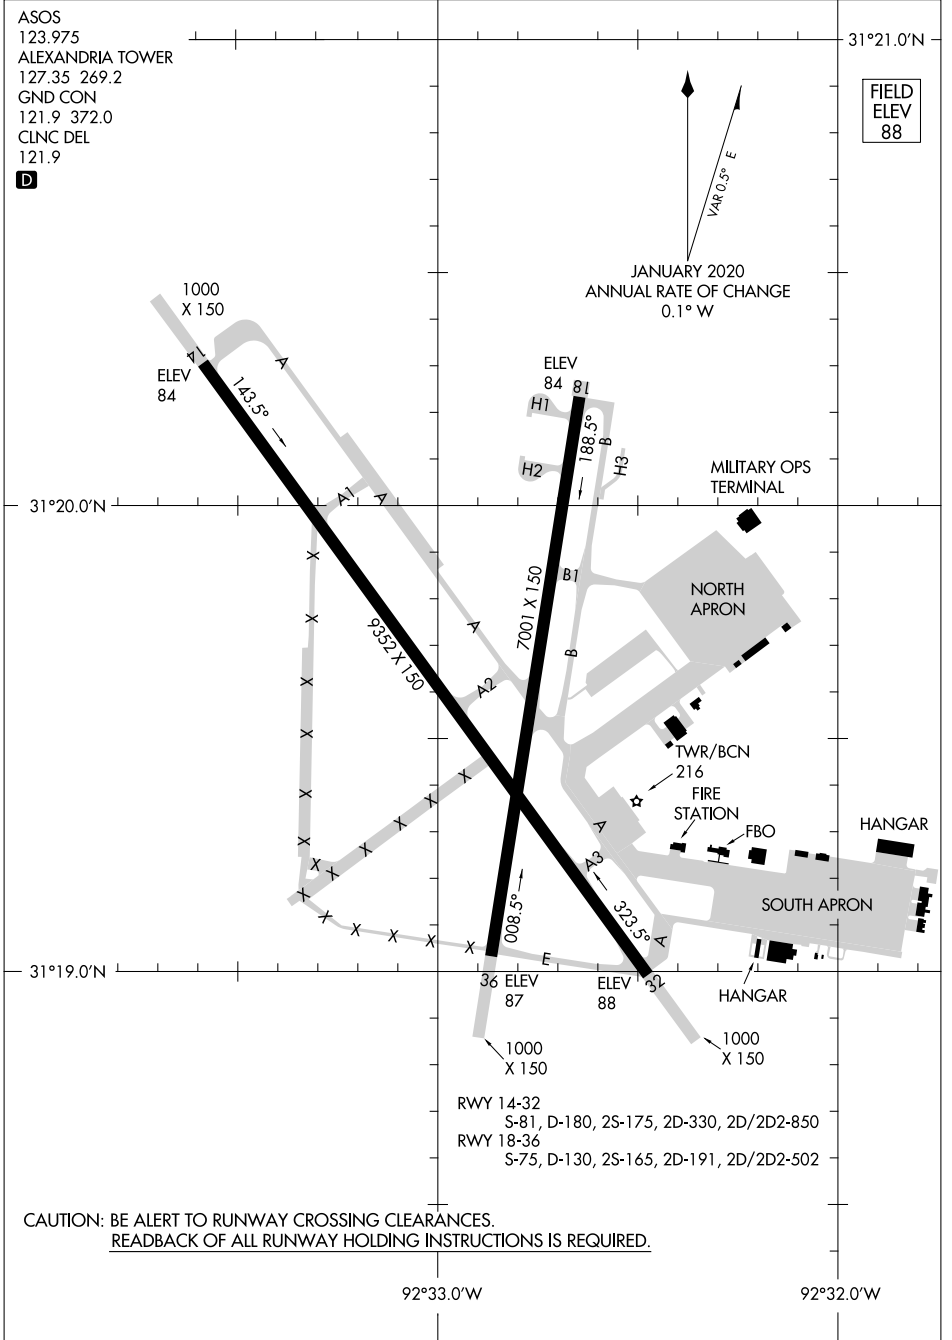

# AIRPORT DIAGRAM

AL-13 (FAA)

ALEXANDRIA INTL (AEX)  
ALEXANDRIA, LOUISIANA

ASOS  
123.975  
ALEXANDRIA TOWER  
127.35 269.2  
GND CON  
121.9 372.0  
CLNC DEL  
121.9

FIELD  
ELEV  
88

D

VAR 0.5° E  
JANUARY 2020  
ANNUAL RATE OF CHANGE  
0.1° W

SC-4, 07 SEP 2023 to 05 OCT 2023

SC-4, 07 SEP 2023 to 05 OCT 2023

CAUTION: BE ALERT TO RUNWAY CROSSING CLEARANCES.  
READBACK OF ALL RUNWAY HOLDING INSTRUCTIONS IS REQUIRED.

92°33.0'W

92°32.0'W

# AIRPORT DIAGRAM

21280

ALEXANDRIA, LOUISIANA  
ALEXANDRIA INTL (AEX)