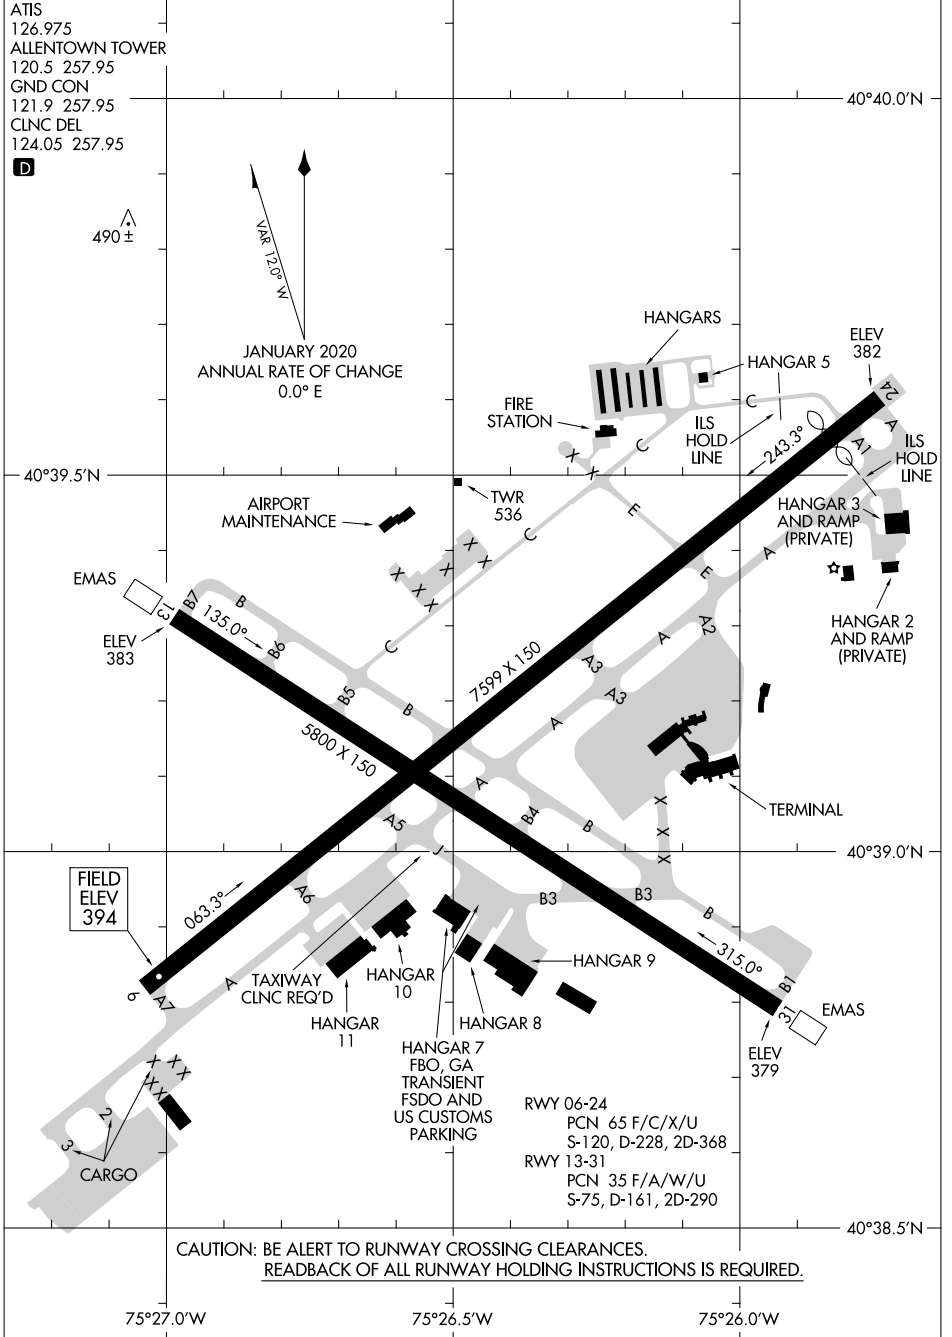

AIRPORT DIAGRAM

AL-15 (FAA)

LEHIGH VALLEY INTL (ABE)
ALLENTOWN, PENNSYLVANIA

NE-4, 07 SEP 2023 to 05 OCT 2023

NE-4, 07 SEP 2023 to 05 OCT 2023

AIRPORT DIAGRAM

ALLENTOWN, PENNSYLVANIA
LEHIGH VALLEY INTL (ABE)