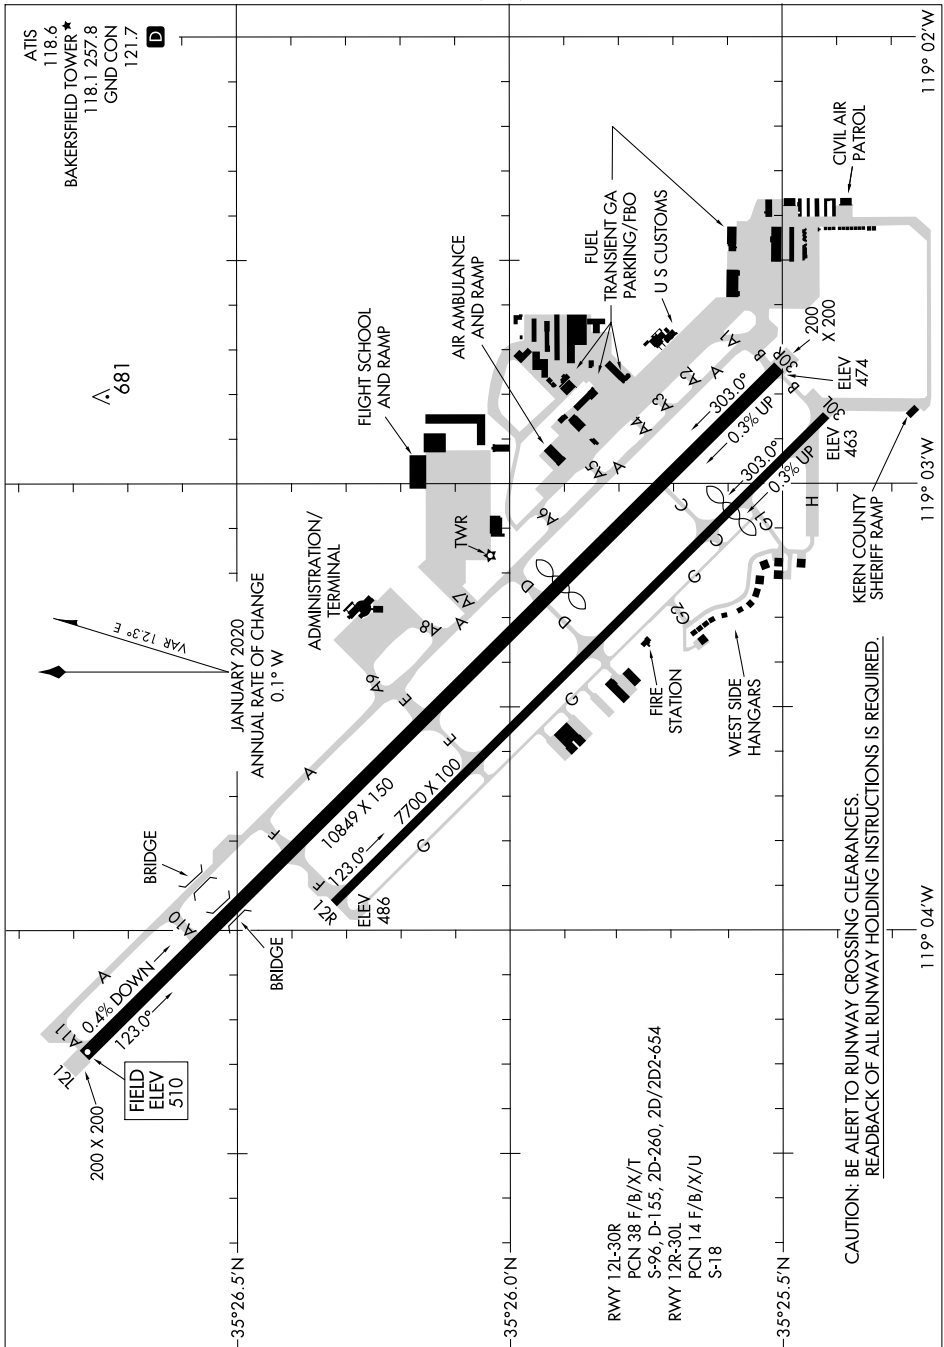

AIRPORT DIAGRAM

AL-36 (FAA)

MEADOWS FLD (BFL)
BAKERSFIELD, CALIFORNIA

SW-3, 07 SEP 2023 to 05 OCT 2023

SW-3, 07 SEP 2023 to 05 OCT 2023

AIRPORT DIAGRAM

BAKERSFIELD, CALIFORNIA
MEADOWS FLD (BFL)

CAUTION: BE ALERT TO RUNWAY CROSSING CLEARANCES.
READBACK OF ALL RUNWAY HOLDING INSTRUCTIONS IS REQUIRED.