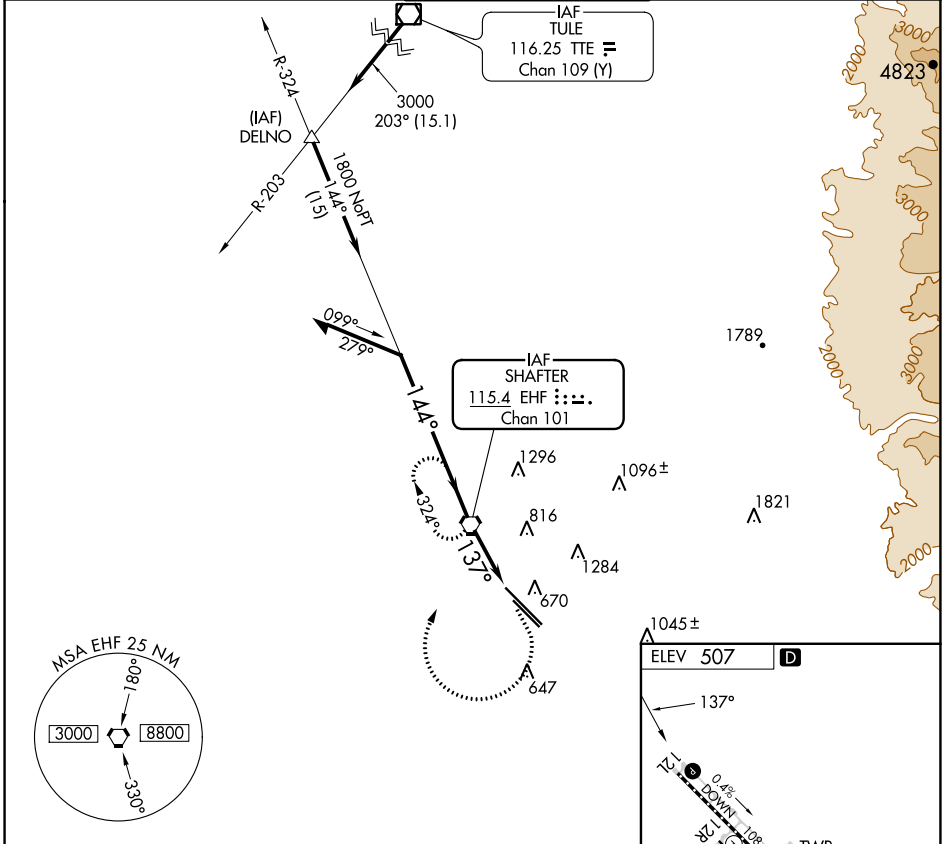

VORTAC EHF <b>115.4</b> Chan <b>101</b>	APP CRS <b>137°</b>	Rwy Idg TDZE Apt Elev	<b>N/A</b> <b>N/A</b> <b>507</b>
---	------------------------	-----------------------------	--

# VOR-A

MEADOWS FLD (BFL)

⚠ Circling not authorized northeast of Rwy 12L-30R.

MISSED APPROACH: Climb to 1500 then climbing right turn to 3000 direct EHF VORTAC and hold, continue climb-in-hold to 3000.

ATIS <b>118.6</b>	BAKERSFIELD APP CON ★ <b>118.8 284.625</b> (SOUTH) <b>118.9 270.3</b> (NORTH)	BAKERSFIELD TOWER ★ <b>118.1</b> (CTAF) <b>257.8</b>	GND CON <b>121.7</b>	UNICOM <b>122.95</b>
----------------------	--	---	-------------------------	-------------------------

CATEGORY	A	B	C	D	FAF to MAP 2.6 NM					
ⓐ CIRCLING	1000-1	493 (500-1)	1000-1½ 493 (500-1½)	1060-2 553 (600-2)	Knots	60	90	120	150	180
					Min:Sec	2:36	1:44	1:18	1:02	0:52

SW-3, 07 SEP 2023 to 05 OCT 2023

SW-3, 07 SEP 2023 to 05 OCT 2023