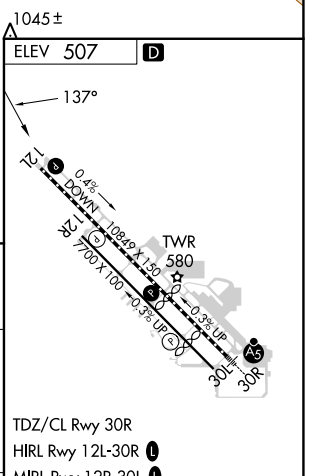

VORTAC EHF <b>115.4</b> Chan <b>101</b>	APP CRS <b>137°</b>	Rwy Idg TDZE Apt Elev	<b>N/A</b> <b>N/A</b> <b>507</b>
---	------------------------	-----------------------------	--

# VOR-A

MEADOWS FLD (BFL)

⚠ Circling not authorized northeast of Rwy 12L-30R.

MISSED APPROACH: Climb to 1500 then climbing right turn to 3000 direct EHF VORTAC and hold, continue climb-in-hold to 3000.

ATIS <b>118.6</b>	BAKERSFIELD APP CON ★ <b>118.8 284.625</b> (SOUTH) <b>118.9 270.3</b> (NORTH)	BAKERSFIELD TOWER ★ <b>118.1</b> (CTAF) <b>257.8</b>	GND CON <b>121.7</b>	UNICOM <b>122.95</b>
----------------------	--	---	-------------------------	-------------------------