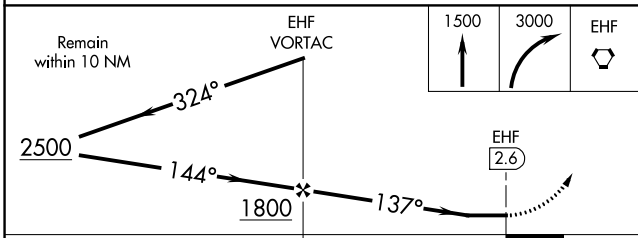

VORTAC EHF <b>115.4</b> Chan <b>101</b>	APP CRS <b>137°</b>	Rwy Idg TDZE Apt Elev	<b>N/A</b> <b>N/A</b> <b>507</b>
---	------------------------	-----------------------------	--

# VOR-A

MEADOWS FLD (BFL)

⚠ Circling not authorized northeast of Rwy 12L-30R.

MISSED APPROACH: Climb to 1500 then climbing right turn to 3000 direct EHF VORTAC and hold, continue climb-in-hold to 3000.

ATIS <b>118.6</b>	BAKERSFIELD APP CON ★ <b>118.8 284.625</b> (SOUTH) <b>118.9 270.3</b> (NORTH)	BAKERSFIELD TOWER ★ <b>118.1</b> (CTAF) <b>257.8</b>	GND CON <b>121.7</b>	UNICOM <b>122.95</b>
----------------------	--	---	-------------------------	-------------------------

CATEGORY	A	B	C	D	FAF to MAP 2.6 NM					
ⓐ CIRCLING	1000-1	493 (500-1)	1000-1½ 493 (500-1½)	1060-2 553 (600-2)	Knots	60	90	120	150	180
					Min:Sec	2:36	1:44	1:18	1:02	0:52

SW-3, 07 SEP 2023 to 05 OCT 2023