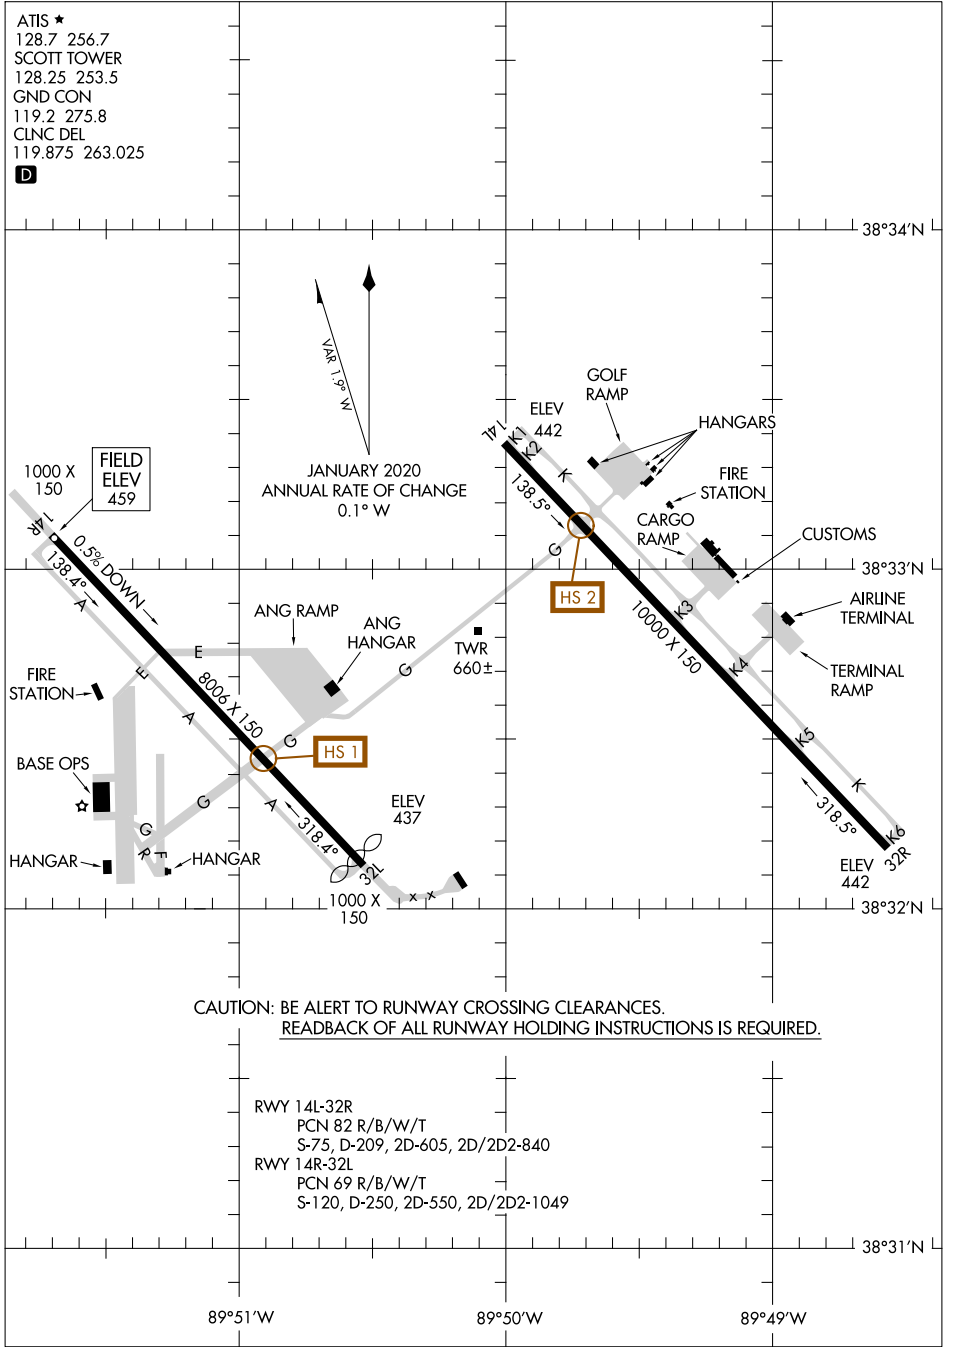

22083

AIRPORT DIAGRAM

SCOTT AFB/MIDAMERICA ST LOUIS (BLV)

AL-46 (FAA)

BELLEVILLE, ILLINOIS

ATIS ★
 128.7 256.7
 SCOTT TOWER
 128.25 253.5
 GND CON
 119.2 275.8
 CLNC DEL
 119.875 263.025

EC-3, 07 SEP 2023 to 05 OCT 2023

EC-3, 07 SEP 2023 to 05 OCT 2023

CAUTION: BE ALERT TO RUNWAY CROSSING CLEARANCES.
READBACK OF ALL RUNWAY HOLDING INSTRUCTIONS IS REQUIRED.

RWY 14L-32R
 PCN 82 R/B/W/T
 S-75, D-209, 2D-605, 2D/2D2-840
 RWY 14R-32L
 PCN 69 R/B/W/T
 S-120, D-250, 2D-550, 2D/2D2-1049

AIRPORT DIAGRAM

22083

SCOTT AFB/MIDAMERICA ST LOUIS (BLV)

BELLEVILLE, ILLINOIS