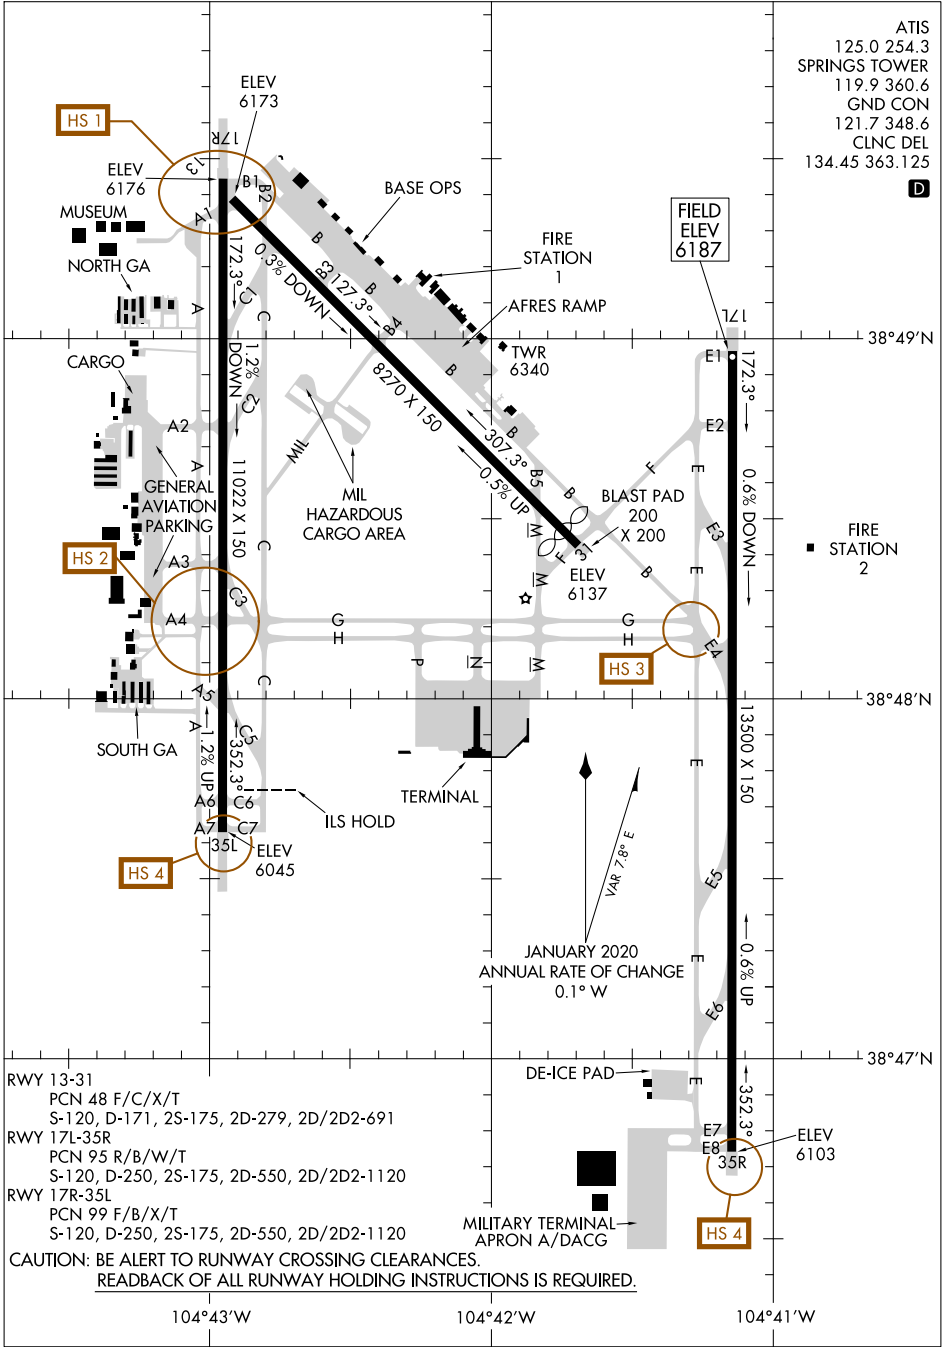

# AIRPORT DIAGRAM

SW-1, 07 SEP 2023 to 05 OCT 2023

SW-1, 07 SEP 2023 to 05 OCT 2023

ATIS

125.0	254.3
SPRINGS TOWER	
119.9	360.6
GND CON	
121.7	348.6
CLNC DEL	
134.45	363.125

# AIRPORT DIAGRAM