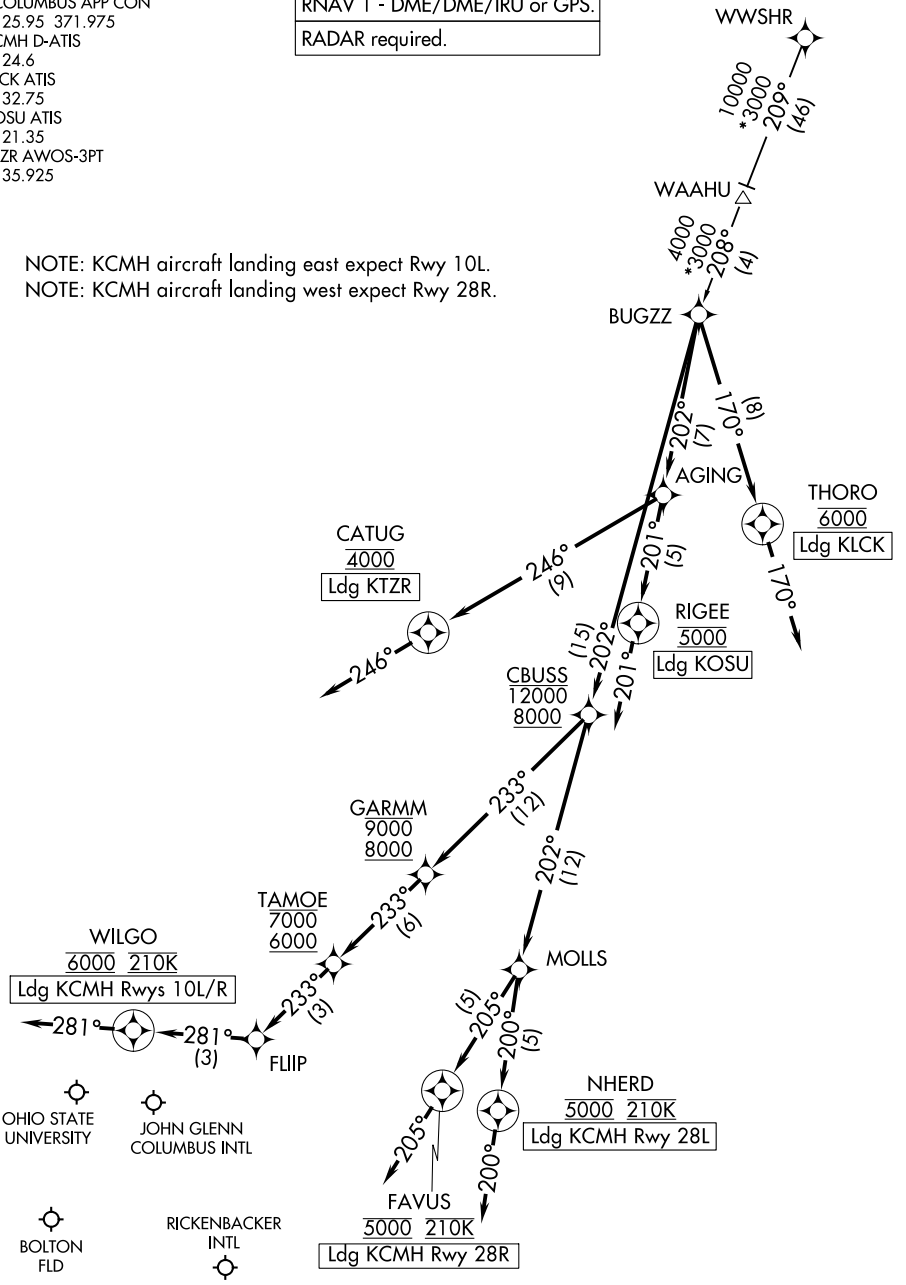

CBUSS TWO ARRIVAL (RNAV)

COLUMBUS, OHIO

COLUMBUS APP CON
 125.95 371.975
 CMH D-ATIS
 124.6
 LCK ATIS
 132.75
 OSU ATIS
 121.35
 TZR AWOS-3PT
 135.925

RNAV 1 - DME/DME/IRU or GPS.
RADAR required.

NOTE: KCMH aircraft landing east expect Rwy 10L.
 NOTE: KCMH aircraft landing west expect Rwy 28R.

(NARRATIVE ON FOLLOWING PAGE)

NOTE: Chart not to scale.

CBUSS TWO ARRIVAL (RNAV)

COLUMBUS, OHIO