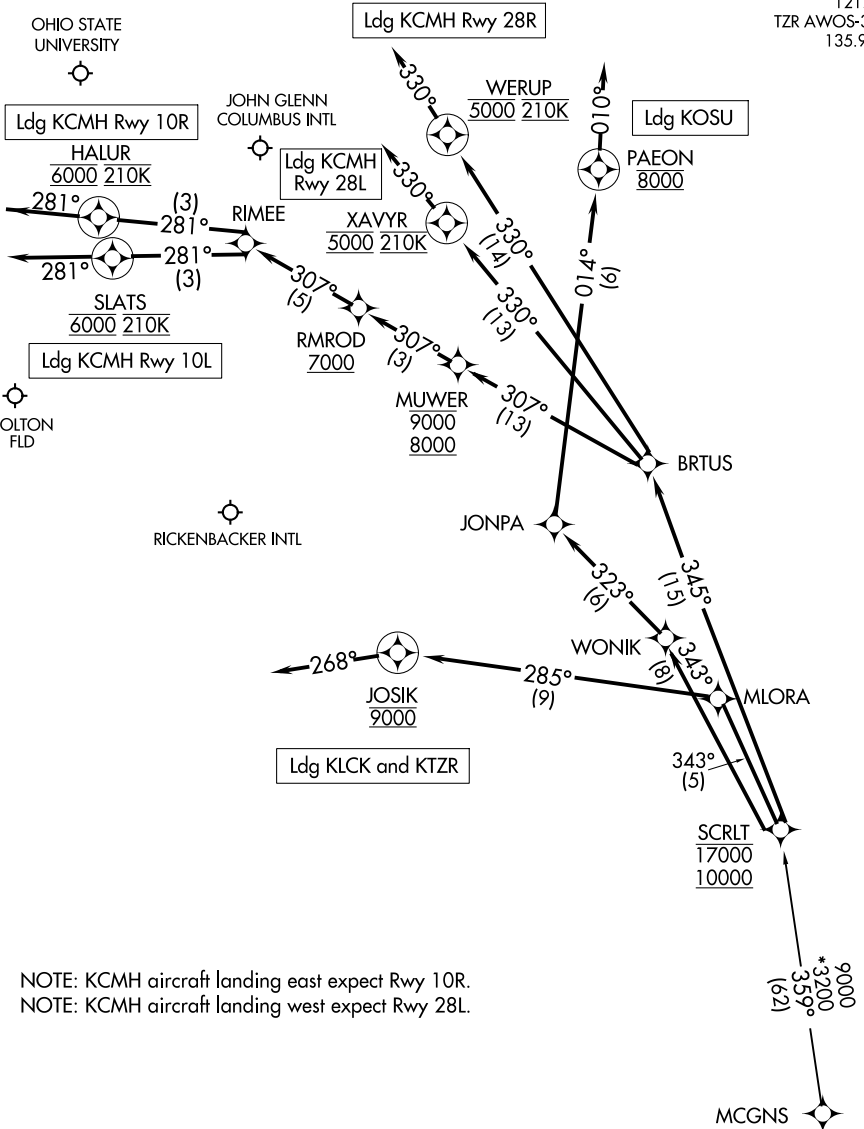

SCRLT ONE ARRIVAL (RNAV)

COLUMBUS, OHIO

RNAV 1 - DME/DME/IRU or GPS.
RADAR required.

COLUMBUS APP CON 134.0
 CMH D-ATIS 124.6
 LCK ATIS 132.75
 OSU ATIS 121.35
 TZR AWOS-3PT 135.925

EC-2, 07 SEP 2023 to 05 OCT 2023

EC-2, 07 SEP 2023 to 05 OCT 2023

(NARRATIVE ON FOLLOWING PAGE)

NOTE: Chart not to scale.

SCRLT ONE ARRIVAL (RNAV)

COLUMBUS, OHIO