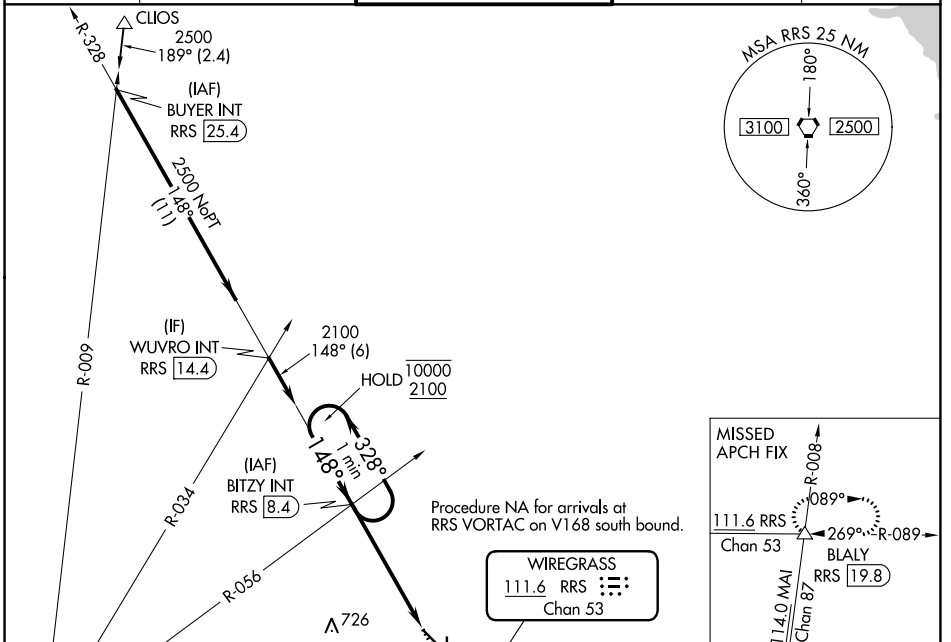

VORTAC RRS 111.6 Chan 53	APP CRS 148°	Rwy Idg TDZE Apt Elev	8496 401 401
--	------------------------	-----------------------------	---

VOR or TACAN RWY 14

DOTHAN RGNL (DHN)

▽
▲

MISSED APPROACH: Climb to 3000 then climbing left turn to 3000 on heading 110° and on RRS VORTAC R-089 to BLALY INT/RRS 19.8 DME and hold.

ATIS 135.725	CAIRNS APP CON * 125.4 327.125	DOTHAN TOWER * 118.4 (CTAF) 257.6	GND CON 121.7 348.6	UNICOM 122.95
------------------------	--	---	-------------------------------	-------------------------

CATEGORY	A	B	C	D	E	Knots Min:Sec	60	90	120	150	180
	S-14	820-1 419 (500-1)	820-1½ 419 (500-1½)	920-1½ 519 (600-1½)	1040-2 639 (700-2)		1040-2¼ 639 (700-2¼)	5:12	3:28	2:36	2:05
CIRCLING	860-1 459 (500-1)										

SE-4, 07 SEP 2023 to 05 OCT 2023

SE-4, 07 SEP 2023 to 05 OCT 2023