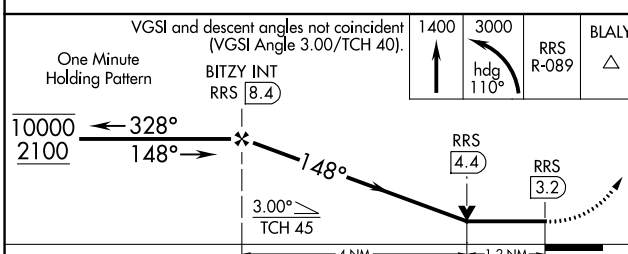

VORTAC RRS 111.6 Chan 53	APP CRS 148°	Rwy Idg TDZE Apt Elev	8496 401 401
--	------------------------	-----------------------------	---

VOR or TACAN RWY 14

DOTHAN RGNL (DHN)

▽
▲

MISSED APPROACH: Climb to 3000 then climbing left turn to 3000 on heading 110° and on RRS VORTAC R-089 to BLALY INT/RRS 19.8 DME and hold.

CATEGORY	A	B	C	D	E	Knots Min:Sec	60	90	120	150	180
	S-14	820-1 419 (500-1)	820-1½ 419 (500-1½)	920-1½ 519 (600-1½)	1040-2 639 (700-2)		1040-2¼ 639 (700-2¼)	5:12	3:28	2:36	2:05
CIRCLING	860-1 459 (500-1)										