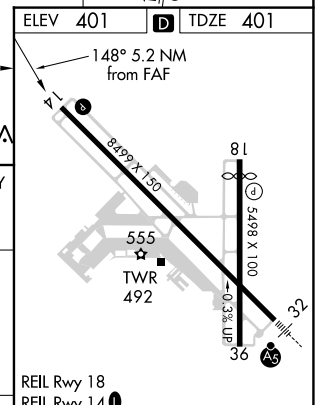

VORTAC RRS 111.6 Chan 53	APP CRS 148°	Rwy Idg TDZE Apt Elev	8496 401 401
--	------------------------	-----------------------------	---

VOR or TACAN RWY 14

DOTHAN RGNL (DHN)

▽
▲

MISSED APPROACH: Climb to 3000 then climbing left turn to 3000 on heading 110° and on RRS VORTAC R-089 to BLALY INT/RRS 19.8 DME and hold.

CATEGORY	A	B	C	D	E	Knots Min:Sec	60	90	120	150	180
	S-14	820-1 419 (500-1)	820-1½ 419 (500-1½)	920-1½ 519 (600-1½)	1040-2 639 (700-2)		1040-2¼ 639 (700-2¼)	5:12	3:28	2:36	2:05
CIRCLING	860-1 459 (500-1)										