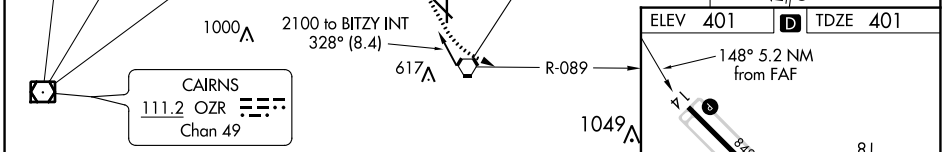

VORTAC RRS 111.6 Chan 53	APP CRS 148°	Rwy Idg TDZE Apt Elev	8496 401 401

VOR or TACAN RWY 14

DOTHAN RGNL (DHN)

▽
▲

MISSED APPROACH: Climb to 3000 then climbing left turn to 3000 on heading 110° and on RRS VORTAC R-089 to BLALY INT/RRS 19.8 DME and hold.

ATIS 135.725	CAIRNS APP CON * 125.4 327.125	DOTHAN TOWER * 118.4 (CTAF) 257.6	GND CON 121.7 348.6	UNICOM 122.95

CATEGORY	A	B	C	D	E	Knots Min:Sec	60	90	120	150	180	
	S-14	820-1 419 (500-1)	820-1½ 419 (500-1½)	920-1½ 519 (600-1½)	1040-2 639 (700-2)		1040-2¼ 639 (700-2¼)	5:12	3:28	2:36	2:05	1:44
CIRCLING	860-1 459 (500-1)											

SE-4, 07 SEP 2023 to 05 OCT 2023

SE-4, 07 SEP 2023 to 05 OCT 2023