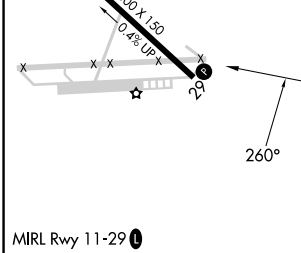

VOR/DME ELN 117.9 Chan 126	APP CRS 260°	Rwy Idg TDZE Apt Elev 1763	N/A N/A 1763
---	------------------------	--	--------------------

VOR-B

BOWERS FLD (ELN)

⚠ When local altimeter setting not received, use Wentachee altimeter setting.

MISSED APPROACH: Climb to 4400 then climbing right turn to 5700 direct ELN VOR/DME and hold, continue climb-in-hold to 5700.

ASOS 118.375	SEATTLE CENTER 132.6 269.35	UNICOM 123.0 (CTAF) ①
------------------------	---------------------------------------	---------------------------------

NW-1, 07 SEP 2023 to 05 OCT 2023

NW-1, 07 SEP 2023 to 05 OCT 2023

FAF to MAP 2.6 NM					CATEGORY	A	B	C	D
Knots	60	90	120	150	180	Ⓞ CIRCLING 3260-1¼ 1497 (1500-1¼)	NA		
Min:Sec	2:36	1:44	1:18	1:02	0:52				