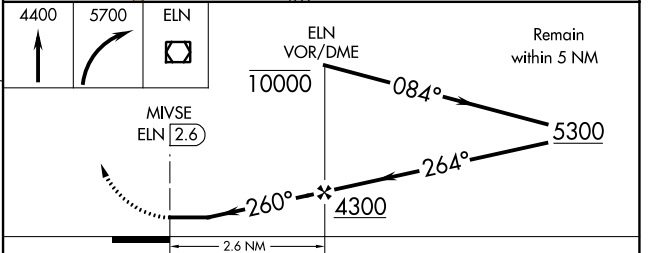

VOR/DME ELN 117.9 Chan 126	APP CRS 260°	Rwy Idg TDZE Apt Elev 1763	N/A N/A 1763
---	------------------------	--	--------------------

VOR-B

BOWERS FLD (ELN)

⚠ When local altimeter setting not received, use Wentachee altimeter setting.

MISSED APPROACH: Climb to 4400 then climbing right turn to 5700 direct ELN VOR/DME and hold, continue climb-in-hold to 5700.

ASOS 118.375	SEATTLE CENTER 132.6 269.35	UNICOM 123.0 (CTAF) ①
------------------------	---------------------------------------	---------------------------------

NW-1, 07 SEP 2023 to 05 OCT 2023

NW-1, 07 SEP 2023 to 05 OCT 2023

FAF to MAP 2.6 NM					CATEGORY	A	B	C	D
Knots	60	90	120	150	180	Ⓞ CIRCLING 3260-1¼ 1497 (1500-1¼)	NA		
Min:Sec	2:36	1:44	1:18	1:02	0:52				