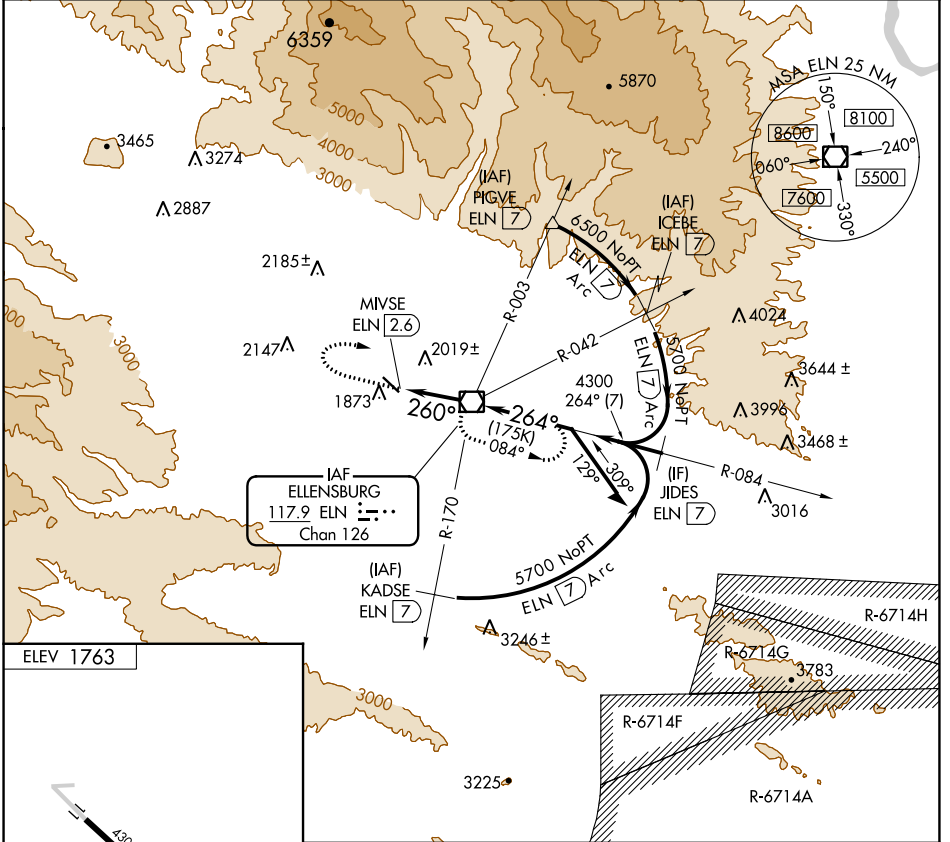

VOR/DME ELN 117.9 Chan 126	APP CRS 260°	Rwy Idg TDZE Apt Elev 1763	N/A N/A 1763
---	------------------------	--	--------------------

VOR-B

BOWERS FLD (ELN)

⚠ When local altimeter setting not received, use Wentachee altimeter setting.

MISSED APPROACH: Climb to 4400 then climbing right turn to 5700 direct ELN VOR/DME and hold, continue climb-in-hold to 5700.

ASOS 118.375	SEATTLE CENTER 132.6 269.35	UNICOM 123.0 (CTAF) ①
------------------------	---------------------------------------	---------------------------------

NW-1, 07 SEP 2023 to 05 OCT 2023

NW-1, 07 SEP 2023 to 05 OCT 2023

FAF to MAP 2.6 NM					CATEGORY	A	B	C	D
Knots	60	90	120	150	180	Ⓞ CIRCLING 3260-1¼ 1497 (1500-1¼)	NA		
Min:Sec	2:36	1:44	1:18	1:02	0:52				