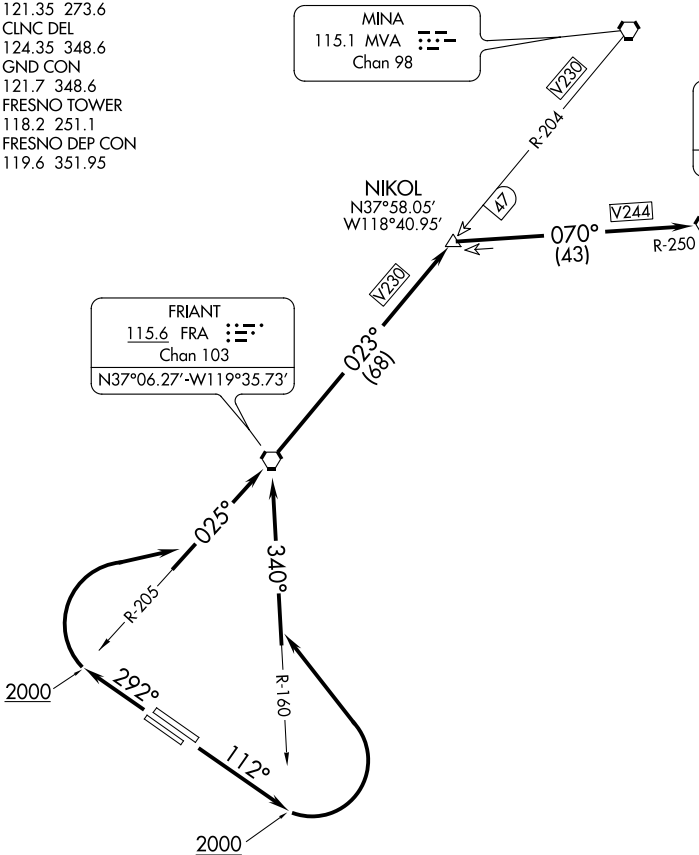

# COALDALE FOUR DEPARTURE

AL-162 (FAA)

FRESNO YOSEMITE INTL (FAT)  
FRESNO, CALIFORNIA

ATIS  
121.35 273.6  
CLNC DEL  
124.35 348.6  
GND CON  
121.7 348.6  
FRESNO TOWER  
118.2 251.1  
FRESNO DEP CON  
119.6 351.95

MINA  
115.1 MVA  
Chan 98

**TOP ALTITUDE:  
ASSIGNED BY ATC**

COALDALE  
117.7 OAL  
Chan 124  
N38°00.20'-W117°46.23'  
L-9, H-3

NIKOL  
N37°58.05'  
W118°40.95'

FRIANT  
115.6 FRA  
Chan 103  
N37°06.27'-W119°35.73'

**TAKEOFF MINIMUMS**  
Rwys 11L/R, 29L/R: Standard with minimum climb of 260' per NM to 10700.

NOTE: Chart not to scale.

### DEPARTURE ROUTE DESCRIPTION

TAKEOFF RUNWAYS 11L/R: Climb on heading 112° to 2000', then climbing left turn to intercept FRA R-160 to FRA VORTAC, thence. . .  
TAKEOFF RUNWAYS 29L/R: Climb on heading 292° to 2000', then climbing right turn to intercept FRA R-205 to FRA VORTAC, thence. . .