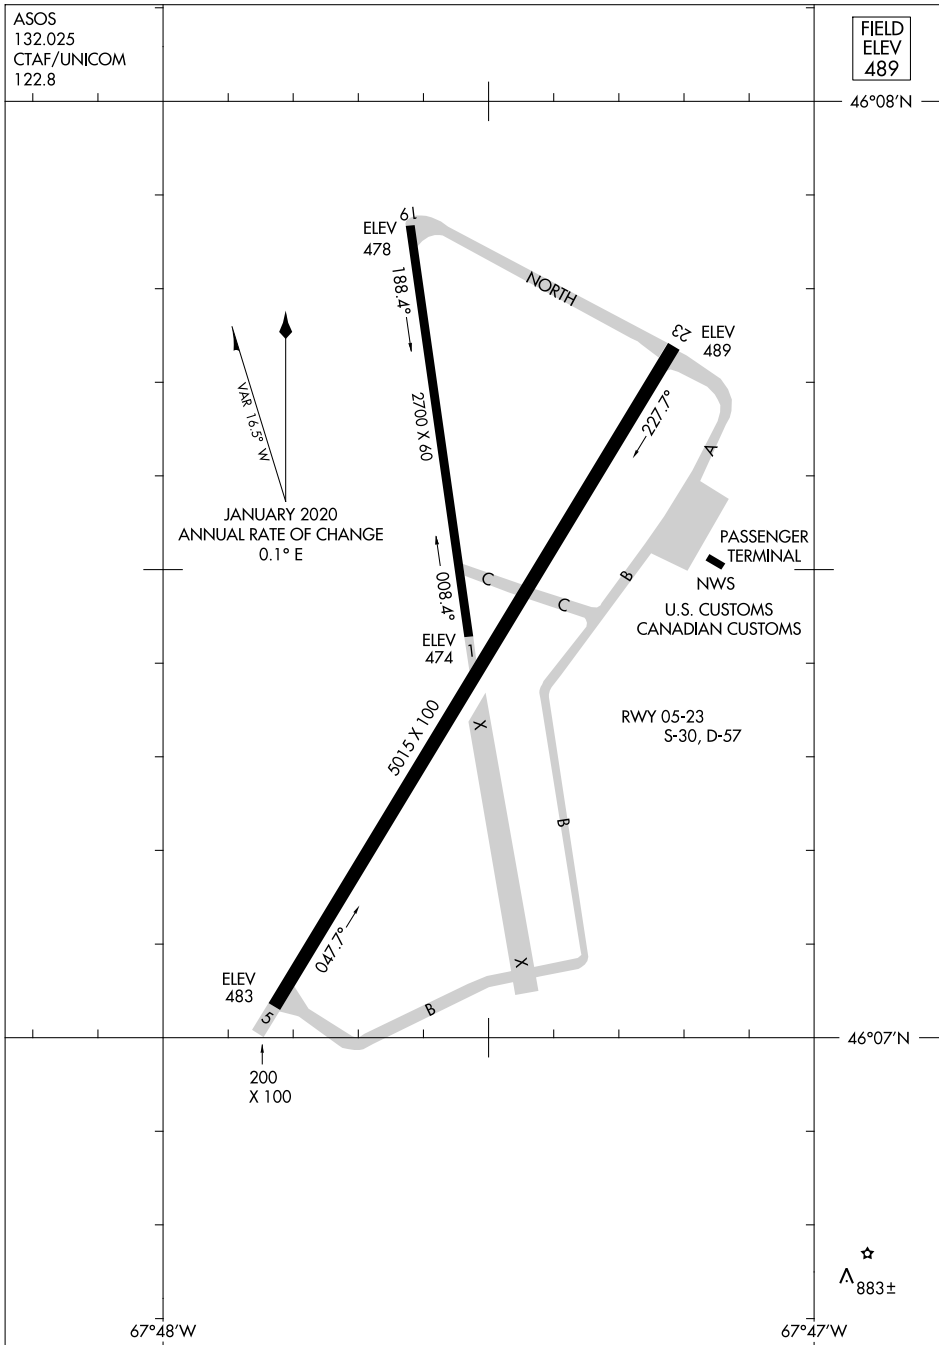

20086

# AIRPORT DIAGRAM

AL-196 (FAA)

HOULTON INTL (HUL)  
HOULTON, MAINE

ASOS  
132.025  
CTAF/UNICOM  
122.8

FIELD  
ELEV  
489

NE-1, 07 SEP 2023 to 05 OCT 2023

NE-1, 07 SEP 2023 to 05 OCT 2023

# AIRPORT DIAGRAM

20086

HOULTON, MAINE  
HOULTON INTL (HUL)

☆  
A 883±