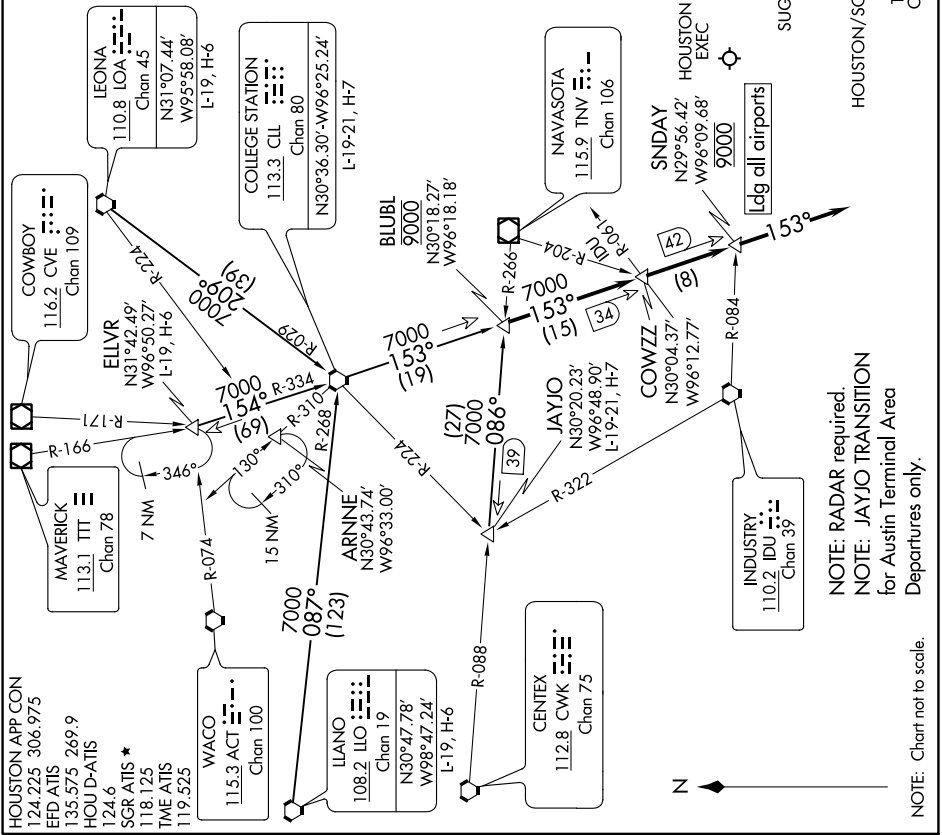

BLUBELL FOUR ARRIVAL

HOUSTON, TEXAS

SC-5, 07 SEP 2023 to 05 OCT 2023

ARRIVAL ROUTE DESCRIPTION

COLLEGE STATION TRANSITION (CLL.BLUBL4):
From over CLL VORTAC on CLL R-153 to BLUBL. Thence

ELIVR TRANSITION (ELIVR.BLUBL4): From over ELIVR on CLL R-334 to CLL VORTAC, then on CLL R-153 to BLUBL. Thence

JAYJO TRANSITION (JAYJO.BLUBL4): From over JAYJO on TNV R-266 to BLUBL. Thence

LEONA TRANSITION (LOA.BLUBL4): From over LOA VORTAC on LOA R-209 and CLL R-029 to CLL VORTAC, then on CLL R-153 to BLUBL. Thence

ILANO TRANSITION (ILO.BLUBL4): From over ILO VORTAC on ILO R-087 and CLL R-268 to CLL VORTAC, then on CLL R-153 to BLUBL. Thence

. . . . From over BLUBL on CLL R-153 to cross **SNDAY** at 9000, from **SNDAY** fly heading 153°. Expect vectors to final approach course at or prior to **SNDAY**.

SC-5, 07 SEP 2023 to 05 OCT 2023

BLUBELL FOUR ARRIVAL

HOUSTON, TEXAS

NOTE: Chart not to scale.