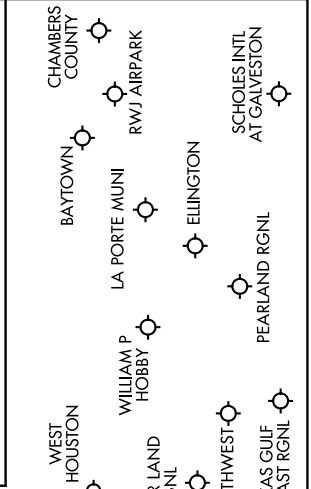

BLUBELL FOUR ARRIVAL

HOUSTON, TEXAS

SC-5, 07 SEP 2023 to 05 OCT 2023

ARRIVAL ROUTE DESCRIPTION

COLLEGE STATION TRANSITION (CLL.BLUBL4):
From over CLL VORTAC on CLL R-153 to BLUBL. Thence

ELIVR TRANSITION (ELIVR.BLUBL4): From over ELIVR on CLL R-334 to CLL VORTAC, then on CLL R-153 to BLUBL. Thence

JAYJO TRANSITION (JAYJO.BLUBL4): From over JAYJO on TNV R-266 to BLUBL. Thence

LEONA TRANSITION (LOA.BLUBL4): From over LOA VORTAC on LOA R-209 and CLL R-029 to CLL VORTAC, then on CLL R-153 to BLUBL. Thence

ILANO TRANSITION (ILO.BLUBL4): From over ILO VORTAC on ILO R-087 and CLL R-268 to CLL VORTAC, then on CLL R-153 to BLUBL. Thence

. . . . From over BLUBL on CLL R-153 to cross **SNDAY** at 9000, from **SNDAY** fly heading 153°. Expect vectors to final approach course at or prior to **SNDAY**.

SC-5, 07 SEP 2023 to 05 OCT 2023

BLUBELL FOUR ARRIVAL

HOUSTON, TEXAS

NOTE: Chart not to scale.