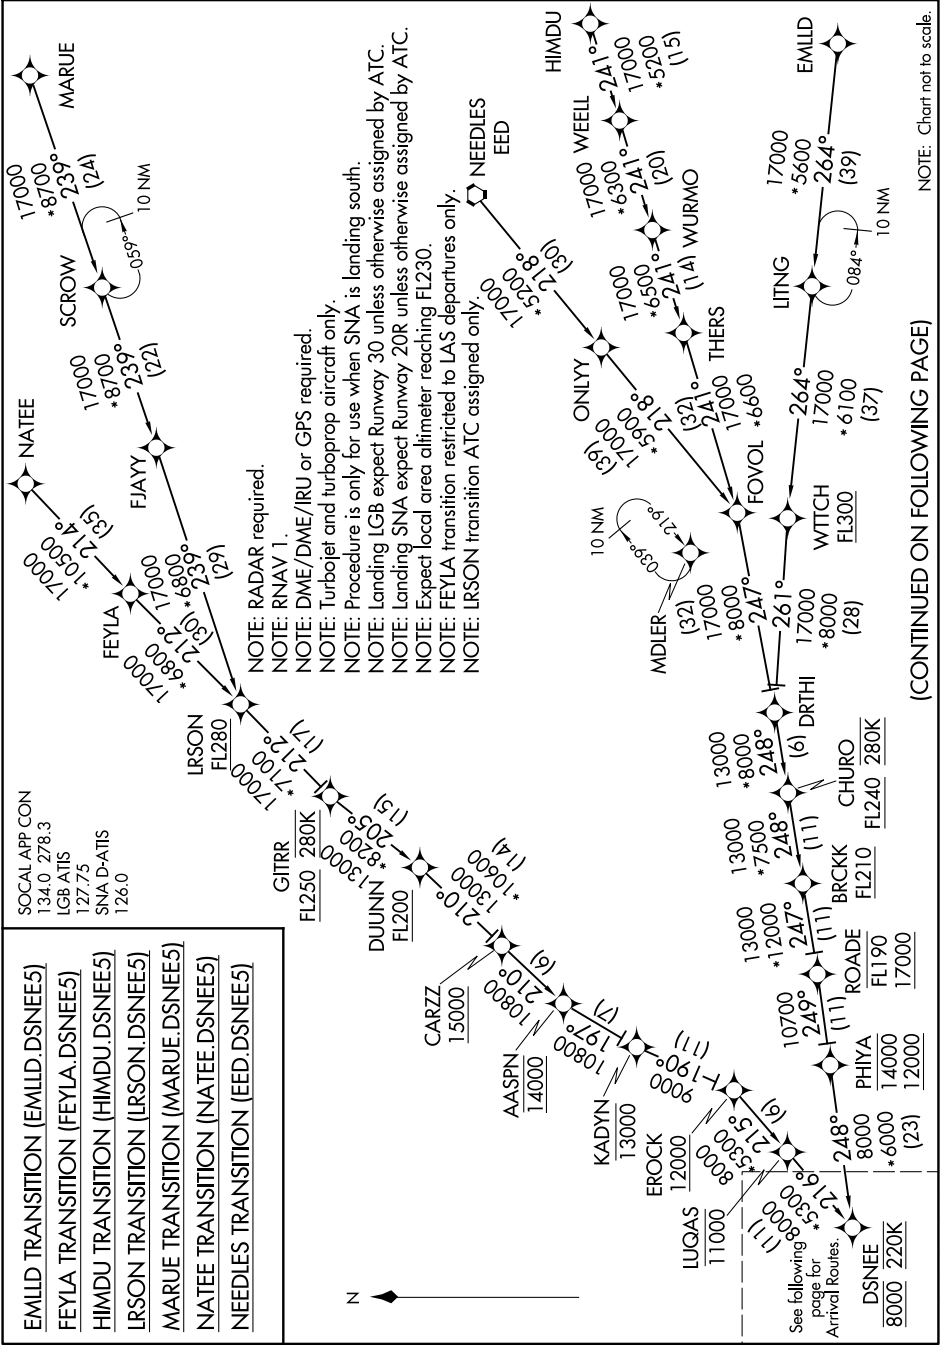

DSNEE FIVE ARRIVAL (RNAV) Transition Routes

LONG BEACH, CALIFORNIA

SW-3, 07 SEP 2023 to 05 OCT 2023

(CONTINUED ON FOLLOWING PAGE)

SW-3, 07 SEP 2023 to 05 OCT 2023

DSNEE FIVE ARRIVAL (RNAV) Transition Routes

LONG BEACH, CALIFORNIA