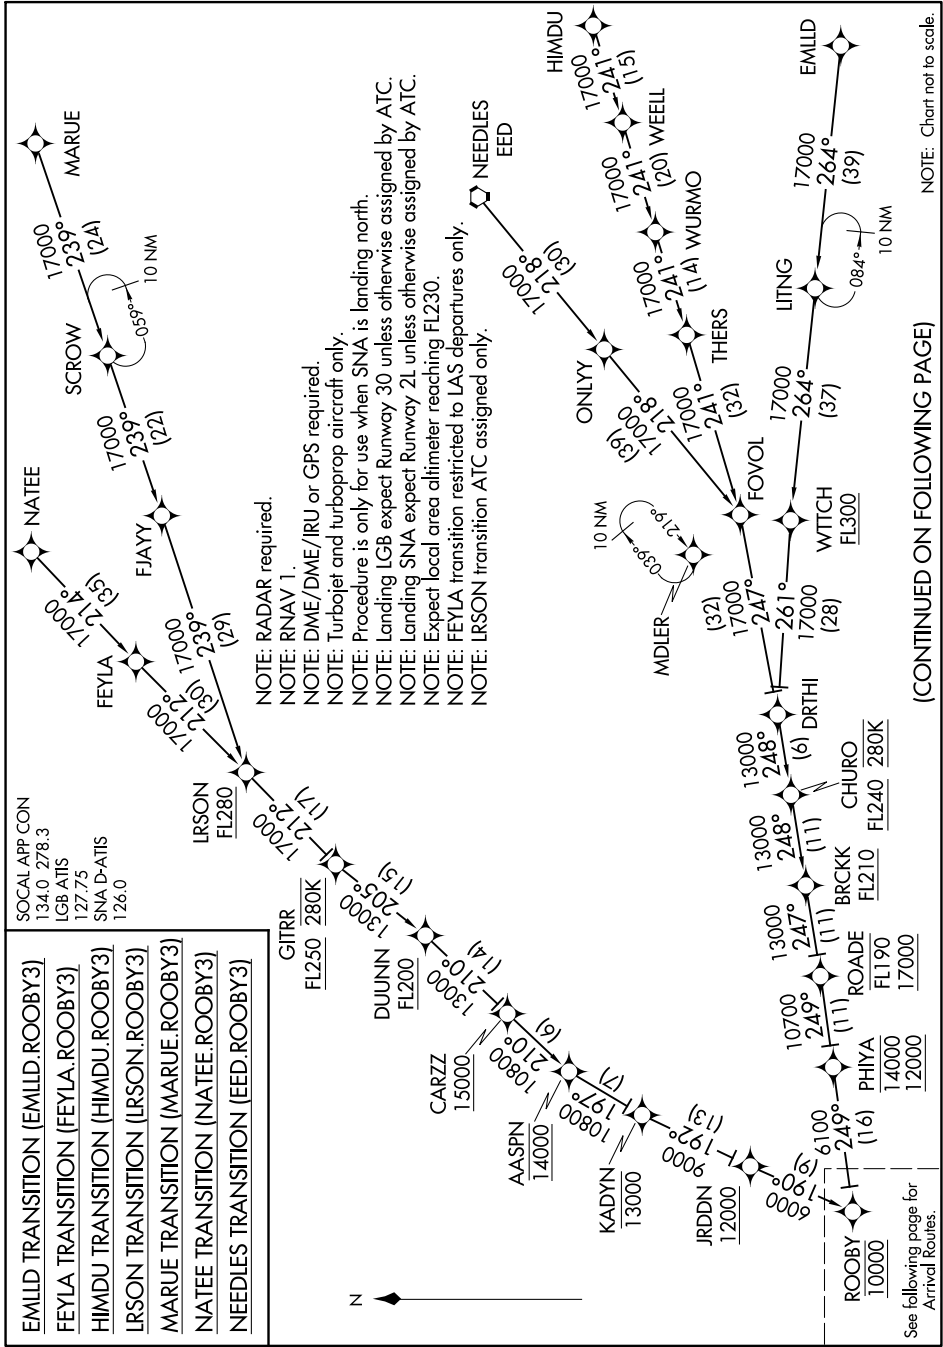

ROOBY THREE ARRIVAL (RNAV) Transition Routes

SW-3, 07 SEP 2023 to 05 OCT 2023

(CONTINUED ON FOLLOWING PAGE)

SW-3, 07 SEP 2023 to 05 OCT 2023