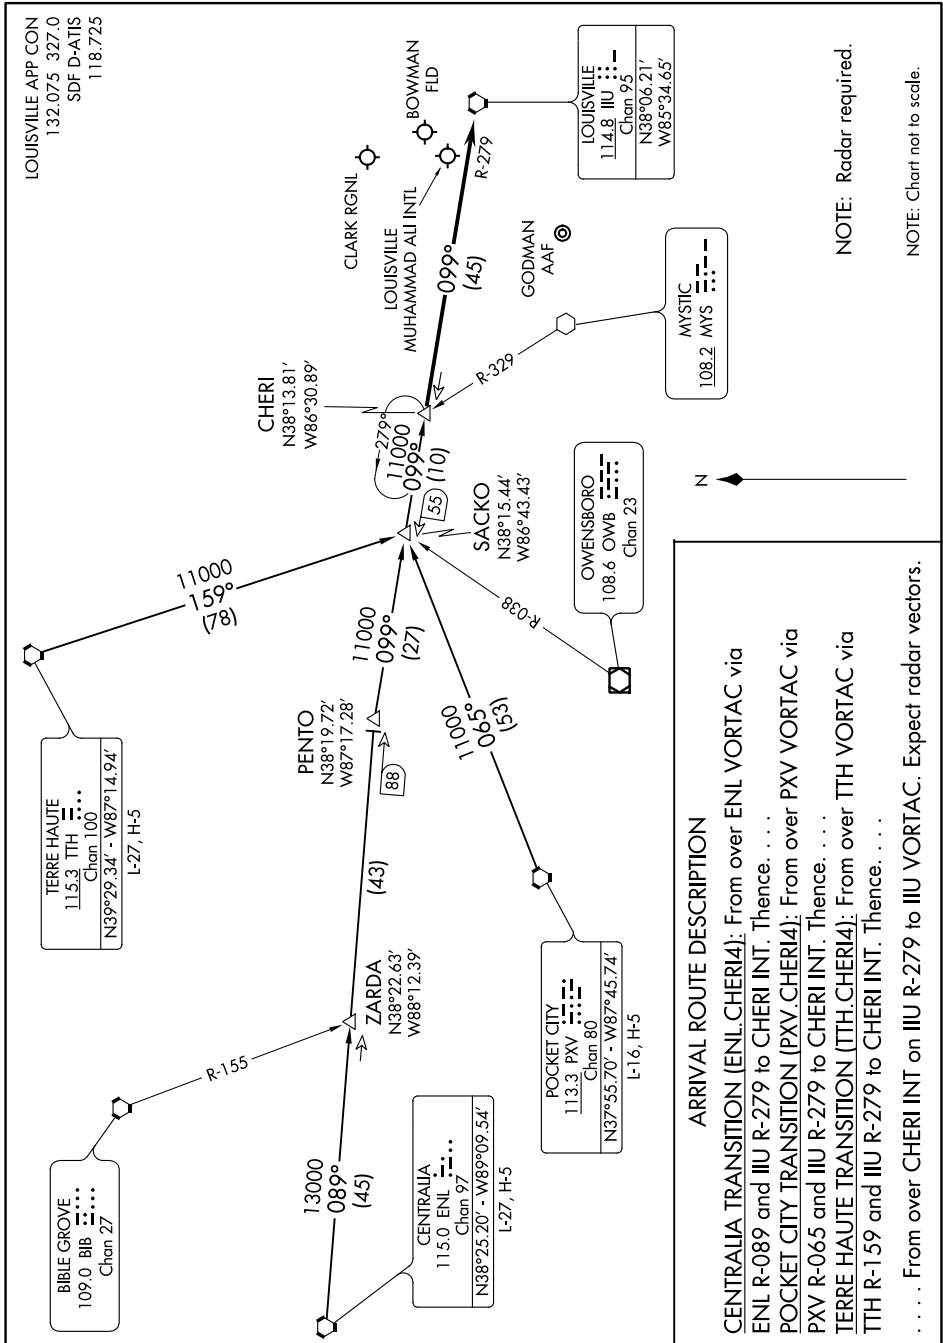

# CHERI FOUR ARRIVAL

LOUISVILLE, KENTUCKY

SE-1, 07 SEP 2023 to 05 OCT 2023

# CHERI FOUR ARRIVAL

(CHERI.CHERI4) 15AUG19

LOUISVILLE, KENTUCKY

SE-1, 07 SEP 2023 to 05 OCT 2023

NOTE: Radar required.

NOTE: Chart not to scale.