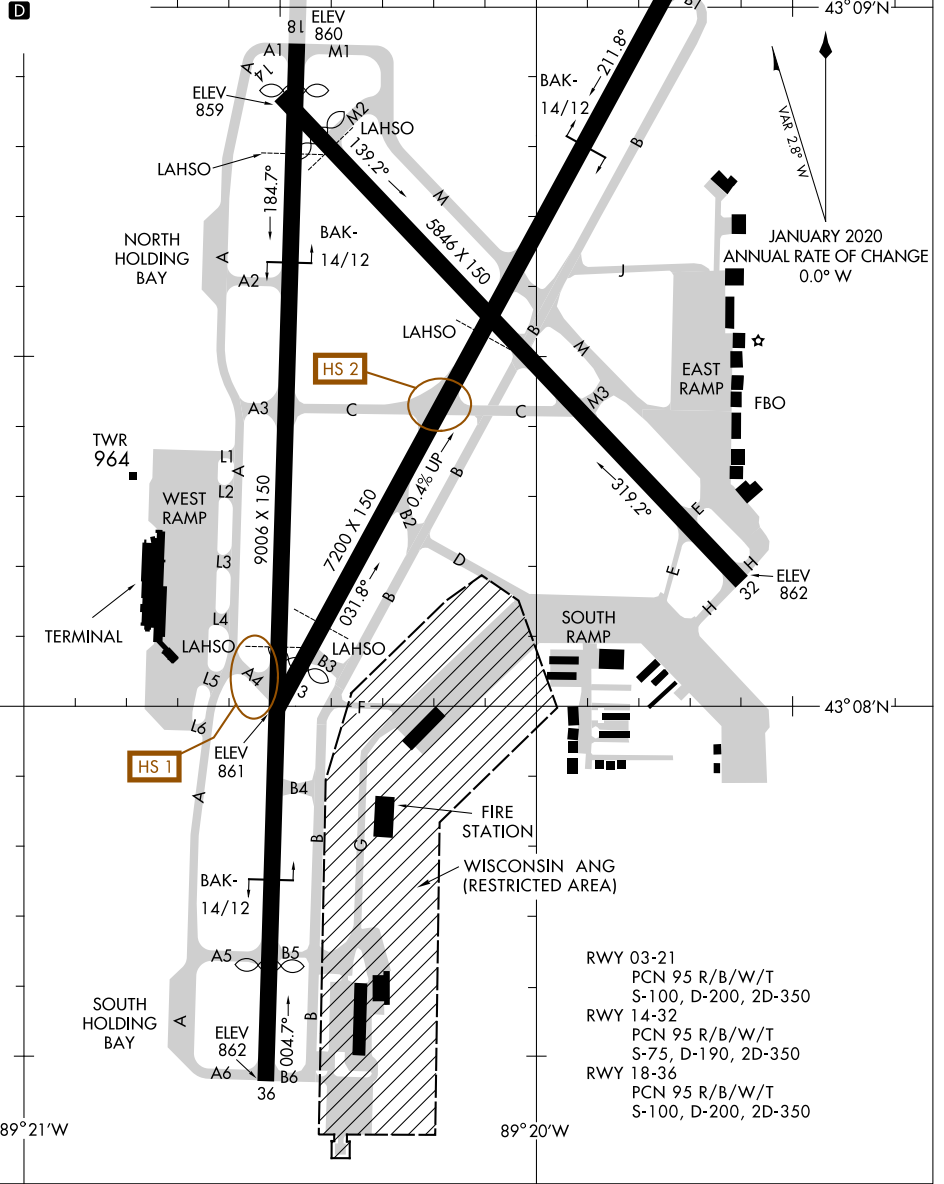

# AIRPORT DIAGRAM

DANE COUNTY RGNL/TRUAX FLD (MSN)

AL-245 (FAA)

MADISON, WISCONSIN

ATIS  
 124.65 278.3  
 MADISON TOWER\*  
 119.3 257.8  
 GND CON  
 121.9 348.6  
 CLNC DEL  
 121.625

CAUTION: BE ALERT TO RUNWAY CROSSING CLEARANCES.  
 READBACK OF ALL RUNWAY HOLDING INSTRUCTIONS IS REQUIRED.

EC-3, 07 SEP 2023 to 05 OCT 2023

EC-3, 07 SEP 2023 to 05 OCT 2023

# AIRPORT DIAGRAM

21336

MADISON, WISCONSIN

DANE COUNTY RGNL/TRUAX FLD (MSN)