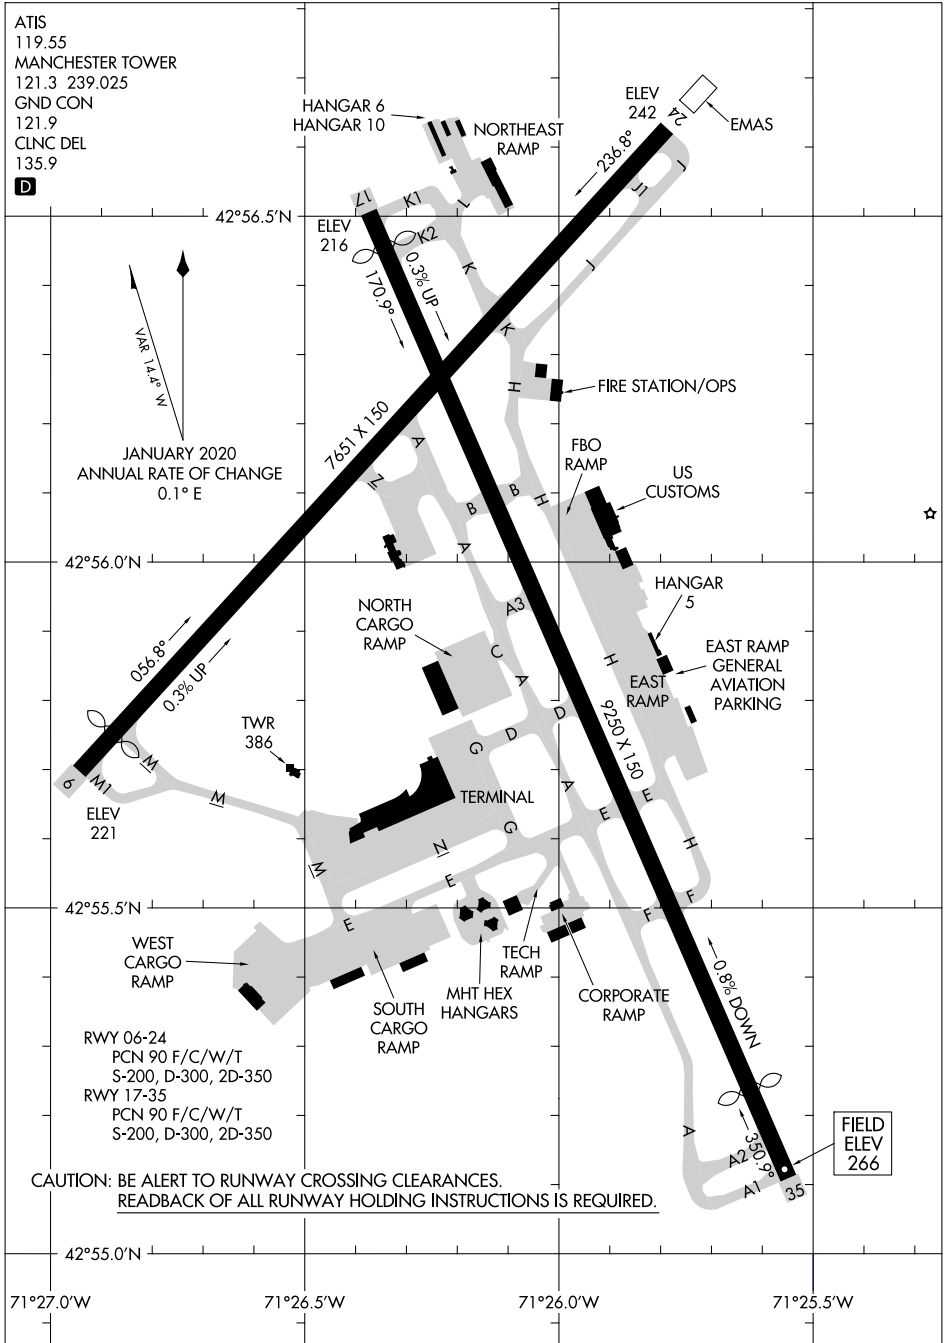

22251

AIRPORT DIAGRAM

AL-246 (FAA)

MANCHESTER BOSTON RGNL (MHT)
MANCHESTER, NEW HAMPSHIRE

ATIS
 119.55
 MANCHESTER TOWER
 121.3 239.025
 GND CON
 121.9
 CLNC DEL
 135.9

D

NE-1, 07 SEP 2023 to 05 OCT 2023

NE-1, 07 SEP 2023 to 05 OCT 2023