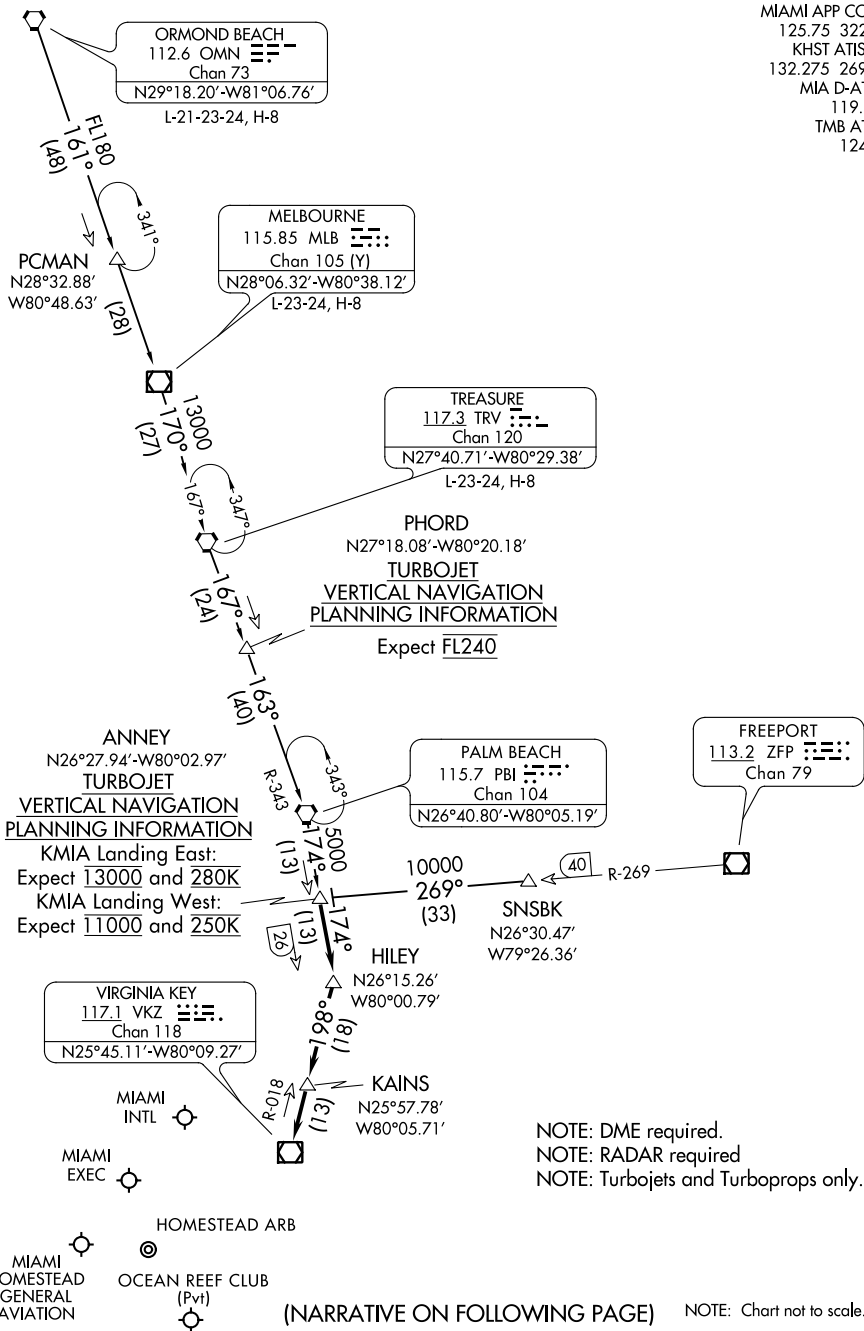

ANNEY FOUR ARRIVAL

MIAMI, FLORIDA

MIAMI APP CON
 125.75 322.3
 KHST ATIS ★
 132.275 269.9
 MIA D-ATIS
 119.15
 TMB ATIS
 124.0

SE-3, 07 SEP 2023 to 05 OCT 2023

SE-3, 07 SEP 2023 to 05 OCT 2023

(NARRATIVE ON FOLLOWING PAGE)

NOTE: Chart not to scale.

ANNEY FOUR ARRIVAL

(ANNEY.ANNEY4) 07DEC17

MIAMI, FLORIDA