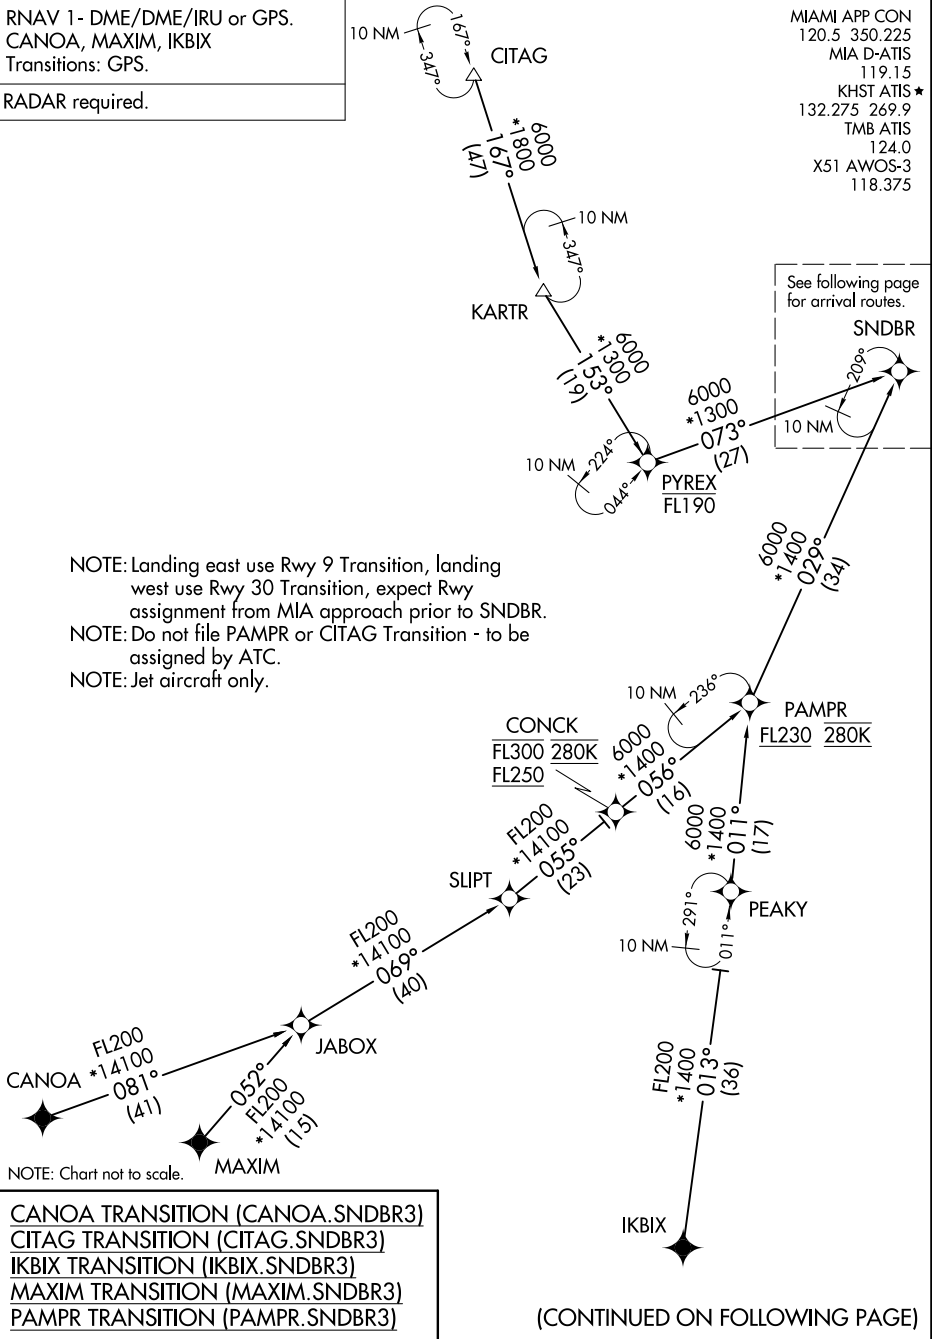

SNDBR THREE ARRIVAL (RNAV) Transition Routes

MIAMI, FLORIDA

RNAV 1 - DME/DME/IRU or GPS.
CANOA, MAXIM, IKBIX
Transitions: GPS.

RADAR required.

MIAMI APP CON
120.5 350.225
MIA D-ATIS
119.15
KHST ATIS *
132.275 269.9
TMB ATIS
124.0
X51 AWOS-3
118.375

SE-3, 07 SEP 2023 to 05 OCT 2023

SE-3, 07 SEP 2023 to 05 OCT 2023

SNDBR THREE ARRIVAL (RNAV) Transition Routes

MIAMI, FLORIDA