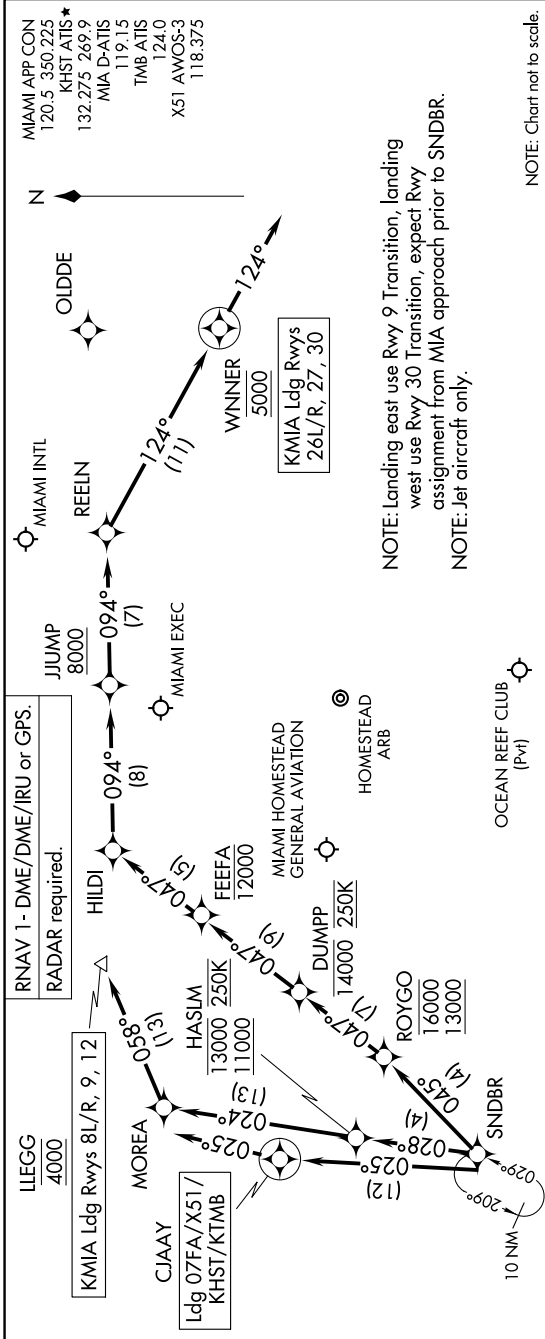

# SNDBR THREE ARRIVAL (RNAV) Arrival Routes

MIAMI, FLORIDA

SE-3. 07 SEP 2023 to 05 OCT 2023

## ARRIVAL ROUTE DESCRIPTION

**LANDING KMIA RUNWAYS 8L/R, 9, 12:** From SNDBR on track 028° to cross HASIM between 11000 and 13000 and at 250K, then on track 024° to MOREA, then on track 058° to cross LLEGG at 4000. Expect ILS or RNAV Rwy 9 approach or RADAR vectors to final approach course.

**LANDING KMIA RUNWAYS 26L/R, 27, 30:** From SNDBR on track 045° to cross ROYGO between 13000 and 16000, then on track 047° to cross DUMPP at or below 14000 and at 250K, then on track 047° to cross FEFFA at or below 12000, then on track 047° to HILDI, then on track 094° to cross JUJUMP at or above 8000, then on track 094° to REELN, then on track 124° to cross WINNER at 5000, then on track 124°. Expect RADAR vectors to final approach course.

# SNDBR THREE ARRIVAL (RNAV) Arrival Routes

MIAMI, FLORIDA