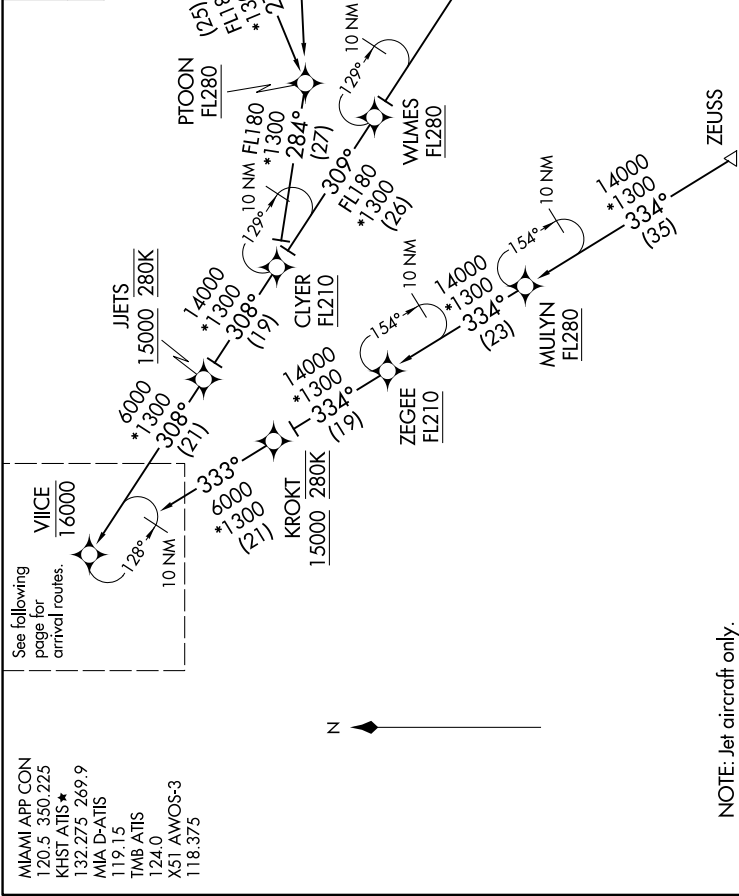

VIICE TWO ARRIVAL (RNAV) Transition Routes

MIAMI, FLORIDA

SE-3, 07 SEP 2023 to 05 OCT 2023

RNAV 1 - DME/DME/IRU or GPS.  
 ZEUSS, MADIZ, ZQA, NICKO TRANSITION: GPS  
 RADAR required.

MADIZ TRANSITION (MADIZ.VIICE2)  
 NASSAU TRANSITION (ZQA.VIICE2)  
 NICKO TRANSITION (NICKO.VIICE2)  
 PTOON TRANSITION (PTOON.VIICE2)  
 ZEGEE TRANSITION (ZEGEE.VIICE2)  
 ZEUSS TRANSITION (ZEUSS.VIICE2)

NOTE: Jet aircraft only.  
 NOTE: Landing east use Rwy 9 Transition, landing west use Rwy 30 Transition. Expect Rwy assignment from MIA approach prior to VIICE.  
 NOTE: Do not file PTOON or ZEGEE Transition - to be assigned by ATC.

(CONTINUED ON FOLLOWING PAGE)

NOTE: Chart not to scale.

SE-3, 07 SEP 2023 to 05 OCT 2023

VIICE TWO ARRIVAL (RNAV) Transition Routes

MIAMI, FLORIDA