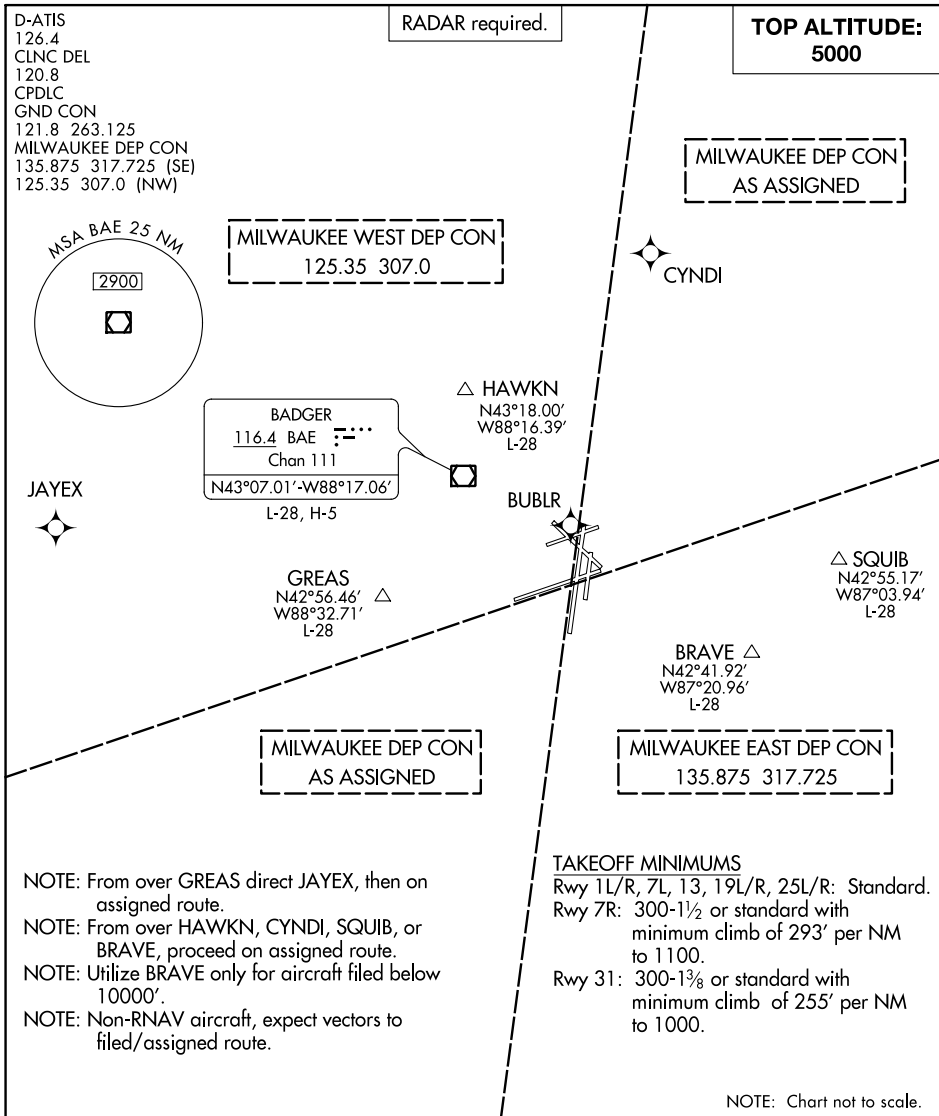

MITCHELL NINE DEPARTURE

AL-262 (FAA)

GENERAL MITCHELL INTL (MKE)
MILWAUKEE, WISCONSIN

EC-3, 07 SEP 2023 to 05 OCT 2023

EC-3, 07 SEP 2023 to 05 OCT 2023

DEPARTURE ROUTE DESCRIPTION

TAKEOFF ALL RUNWAYS: Turn to assigned heading, maintain 5000 or assigned altitude. Expect RADAR vectors to join filed/assigned route. Expect clearance to filed altitude ten minutes after departure.

MITCHELL NINE DEPARTURE