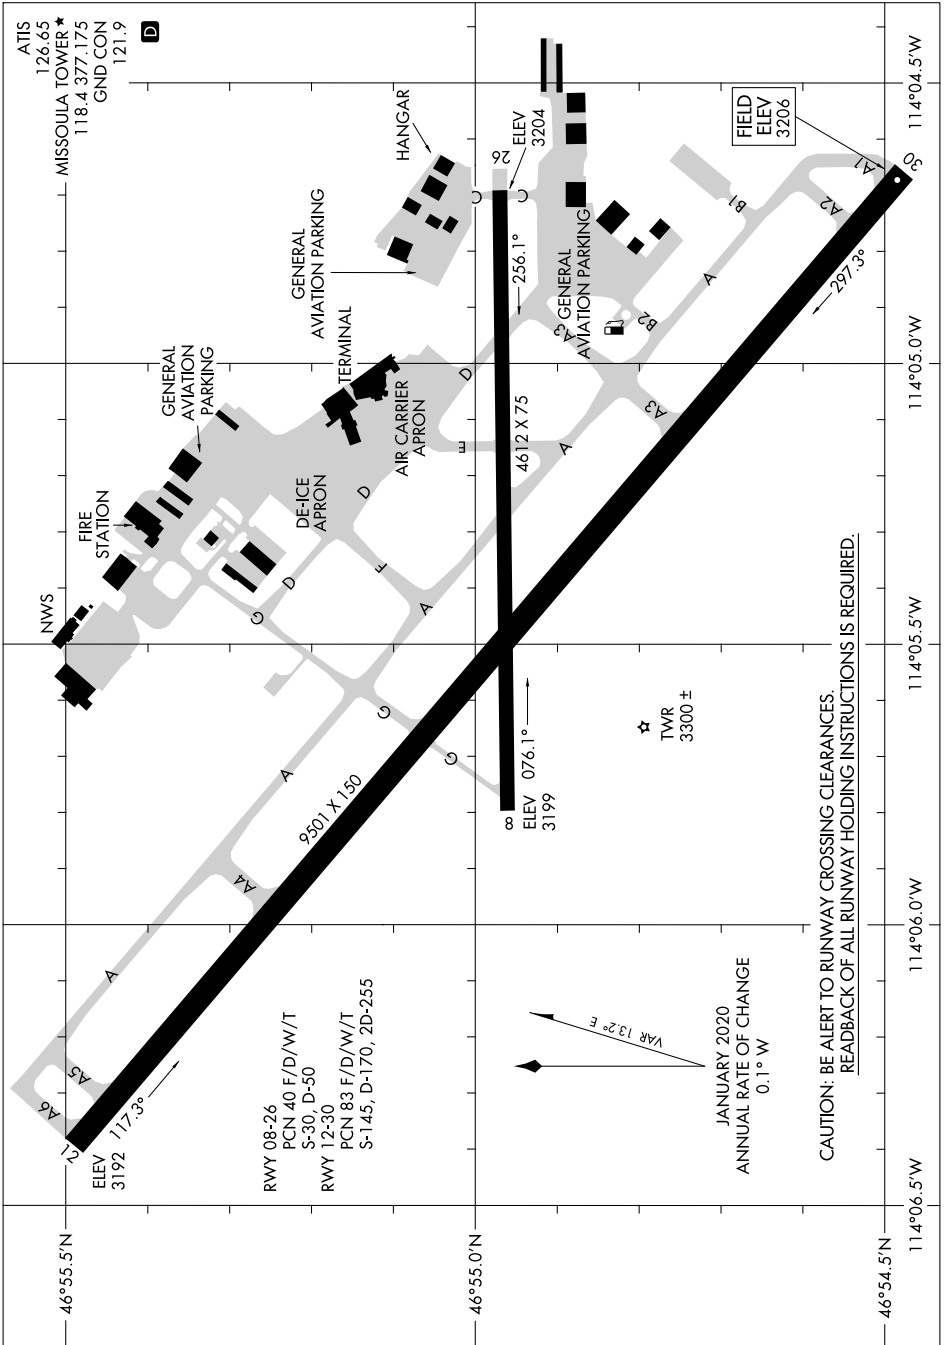

# AIRPORT DIAGRAM

MISSOULA MONTANA (MISO)  
MISSOULA, MONTANA

AL-266 (FAA)

NW-1, 07 SEP 2023 to 05 OCT 2023

NW-1, 07 SEP 2023 to 05 OCT 2023

# AIRPORT DIAGRAM

MISSOULA, MONTANA  
MISSOULA MONTANA (MISO)