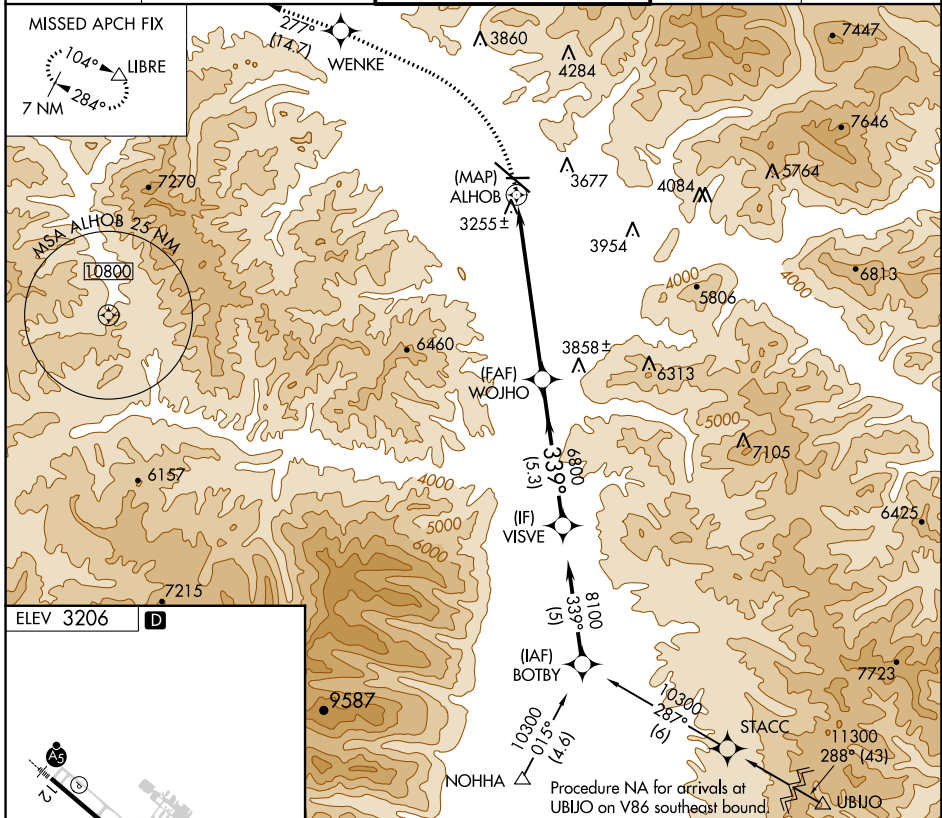

APP CRS 339°	Rwy Idg TDZE Apt Elev	N/A N/A 3206
------------------------	-----------------------------	---

RNAV (GPS)-D

MISSOULA MONTANA (MISO)

RNP APCH.

▲ Circling NA for Cats C and D northeast of Rwy 12-30.

❄ -12°C

MISSED APPROACH: Climbing left turn to 9600 direct WENKE and on track 277° to LIBRE and hold, continue climb-in-hold to 9600.

ATIS 126.65	SPOKANE APP CON * 124.9 298.95	MISSOULA TOWER * 118.4 (CTAF) 377.175	GND CON 121.9	UNICOM 122.95
-----------------------	--	---	-------------------------	-------------------------

CATEGORY	A	B	C	D
C CIRCLING	4280-1¼ 1074 (1100-1¼)	4700-1½ 1494 (1500-1½)	4700-3 1494 (1500-3)	5140-3 1934 (2000-3)

NW-1, 07 SEP 2023 to 05 OCT 2023

NW-1, 07 SEP 2023 to 05 OCT 2023