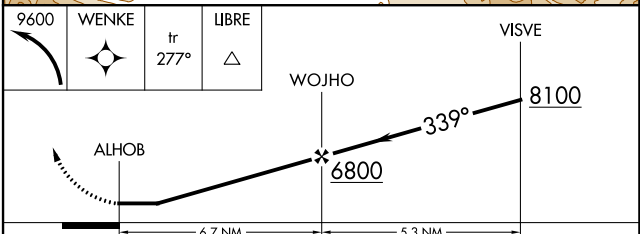

APP CRS 339°	Rwy Idg TDZE Apt Elev	N/A N/A 3206
------------------------	-----------------------------	---

RNAV (GPS)-D

MISSOULA MONTANA (MISO)

RNP APCH.

▲ Circling NA for Cats C and D northeast of Rwy 12-30.

❄ -12°C

MISSED APPROACH: Climbing left turn to 9600 direct WENKE and on track 277° to LIBRE and hold, continue climb-in-hold to 9600.

ATIS 126.65	SPOKANE APP CON * 124.9 298.95	MISSOULA TOWER * 118.4 (CTAF) 377.175	GND CON 121.9	UNICOM 122.95
-----------------------	--	---	-------------------------	-------------------------