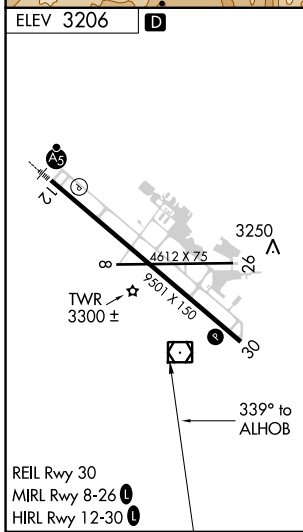

APP CRS 339°	Rwy Idg TDZE Apt Elev	N/A N/A 3206
------------------------	-----------------------------	---

RNAV (GPS)-D

MISSOULA MONTANA (MISO)

RNP APCH.

▲ Circling NA for Cats C and D northeast of Rwy 12-30.

❄ -12°C

MISSED APPROACH: Climbing left turn to 9600 direct WENKE and on track 277° to LIBRE and hold, continue climb-in-hold to 9600.

ATIS 126.65	SPOKANE APP CON * 124.9 298.95	MISSOULA TOWER * 118.4 (CTAF) 377.175	GND CON 121.9	UNICOM 122.95
-----------------------	--	---	-------------------------	-------------------------

CATEGORY	A	B	C	D
C CIRCLING	4280-1¼ 1074 (1100-1¼)	4700-1½ 1494 (1500-1½)	4700-3 1494 (1500-3)	5140-3 1934 (2000-3)

NW-1, 07 SEP 2023 to 05 OCT 2023

NW-1, 07 SEP 2023 to 05 OCT 2023