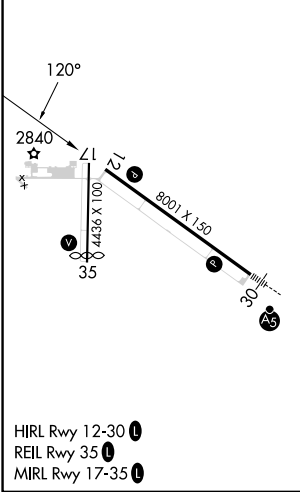

WAAS CH 50434 W12A	APP CRS 120°	Rwy Idg TDZE Apt Elev	8001 2777 2777
--	------------------------	-----------------------------	---

RNAV (GPS) RWY 12

NORTH PLATTE RGNL/LEE BIRD FLD (LBF')

RNP APCH-GPS.	For uncompensated Baro-VNAV systems, LNAV/VNAV NA below -23°C or above 52°C.	MISSED APPROACH: Climb to 4700 direct AJCIZ and hold.
---------------	--	---

ASOS 118.425	DENVER CENTER 132.7 226.675	CLNC DEL 132.7	UNICOM 123.0 (CTAF)
------------------------	---------------------------------------	--------------------------	-------------------------------

NC-2, 07 SEP 2023 to 05 OCT 2023

NC-2, 07 SEP 2023 to 05 OCT 2023

ELEV 2777	D	TDZE 2777
-----------	----------	-----------

CATEGORY	A	B	C	D
LPV DA	2977-3/4 200 (200-3/4)			
LNAV/VNAV DA	3027-3/4 250 (300-3/4)			
LNAV MDA	3120-1 343 (400-1)			
C CIRCLING	3280-1 503 (600-1)	3340-1 563 (600-1)	3420-1 3/4 643 (700-1 3/4)	3560-2 1/2 783 (800-2 1/2)