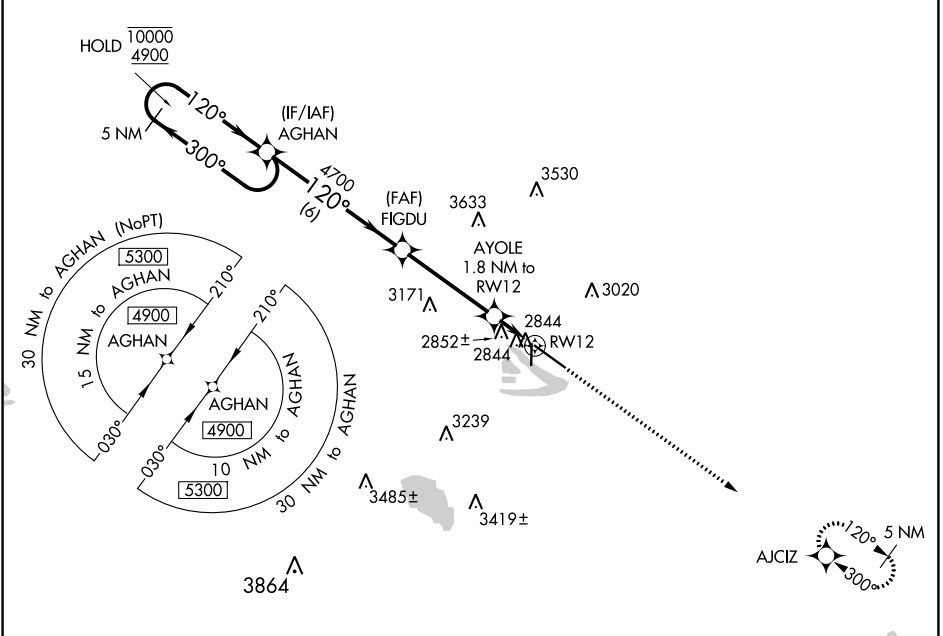

WAAS CH 50434 W12A	APP CRS 120°	Rwy Idg TDZE Apt Elev	8001 2777 2777
--	------------------------	-----------------------------	---

RNAV (GPS) RWY 12

NORTH PLATTE RGNL/LEE BIRD FLD (LBF')

RNP APCH-GPS.	For uncompensated Baro-VNAV systems, LNAV/VNAV NA below -23°C or above 52°C.	MISSED APPROACH: Climb to 4700 direct AJCIZ and hold.
---------------	--	---

ASOS 118.425	DENVER CENTER 132.7 226.675	CLNC DEL 132.7	UNICOM 123.0 (CTAF)
------------------------	---------------------------------------	--------------------------	-------------------------------

NC-2, 07 SEP 2023 to 05 OCT 2023

NC-2, 07 SEP 2023 to 05 OCT 2023

ELEV 2777	D	TDZE 2777
-----------	----------	-----------

CATEGORY	A	B	C	D
LPV DA	2977-3/4 200 (200-3/4)			
LNAV/VNAV DA	3027-3/4 250 (300-3/4)			
LNAV MDA	3120-1 343 (400-1)			
C CIRCLING	3280-1 503 (600-1)	3340-1 563 (600-1)	3420-1 3/4 643 (700-1 3/4)	3560-2 1/2 783 (800-2 1/2)