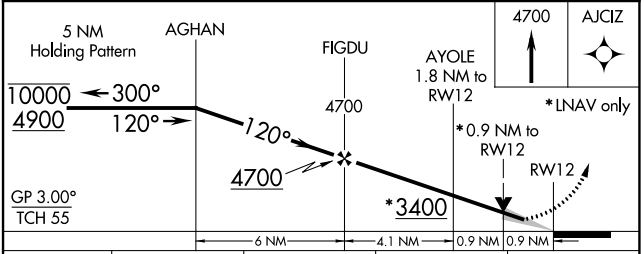

WAAS CH 50434 W12A	APP CRS 120°	Rwy Idg TDZE Apt Elev	8001 2777 2777
--	------------------------	-----------------------------	---

RNAV (GPS) RWY 12

NORTH PLATTE RGNL/LEE BIRD FLD (LBF')

RNP APCH-GPS.	For uncompensated Baro-VNAV systems, LNAV/VNAV NA below -23°C or above 52°C.	MISSED APPROACH: Climb to 4700 direct AJCIZ and hold.
---------------	--	---

ASOS 118.425	DENVER CENTER 132.7 226.675	CLNC DEL 132.7	UNICOM 123.0 (CTAF)
------------------------	---------------------------------------	--------------------------	-------------------------------

NC-2, 07 SEP 2023 to 05 OCT 2023

NC-2, 07 SEP 2023 to 05 OCT 2023

ELEV 2777	D	TDZE 2777
-----------	----------	-----------

CATEGORY	A	B	C	D
LPV DA	2977-3/4 200 (200-3/4)			
LNAV/VNAV DA	3027-3/4 250 (300-3/4)			
LNAV MDA	3120-1 343 (400-1)			
C CIRCLING	3280-1 503 (600-1)	3340-1 563 (600-1)	3420-1 3/4 643 (700-1 3/4)	3560-2 1/2 783 (800-2 1/2)