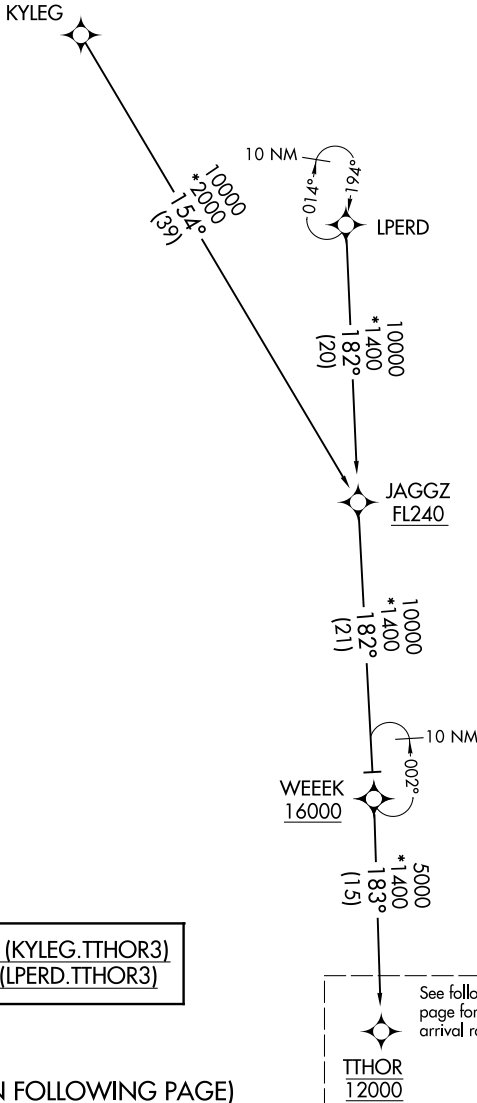

ORLANDO APP CON
 119.775 351.9
 DAYTONA APP CON
 118.85 353.825
 DAB ATIS
 132.875
 EVB ATIS
 124.625
 LEE ATIS
 134.325
 ORL ATIS
 127.25
 OMN ATIS
 118.475
 SFB ATIS
 125.975

RNAV 1 - DME/DME/IRU or GPS.
 RADAR required.

NOTE: Jet and turboprop aircraft only.

KYLEG TRANSITION (KYLEG.TTHOR3)
 LPERD TRANSITION (LPERD.TTHOR3)

(CONTINUED ON FOLLOWING PAGE)

See following page for arrival routes.
 TTHOR
 12000

NOTE: Chart not to scale.

SE-3, 07 SEP 2023 to 05 OCT 2023

SE-3, 07 SEP 2023 to 05 OCT 2023