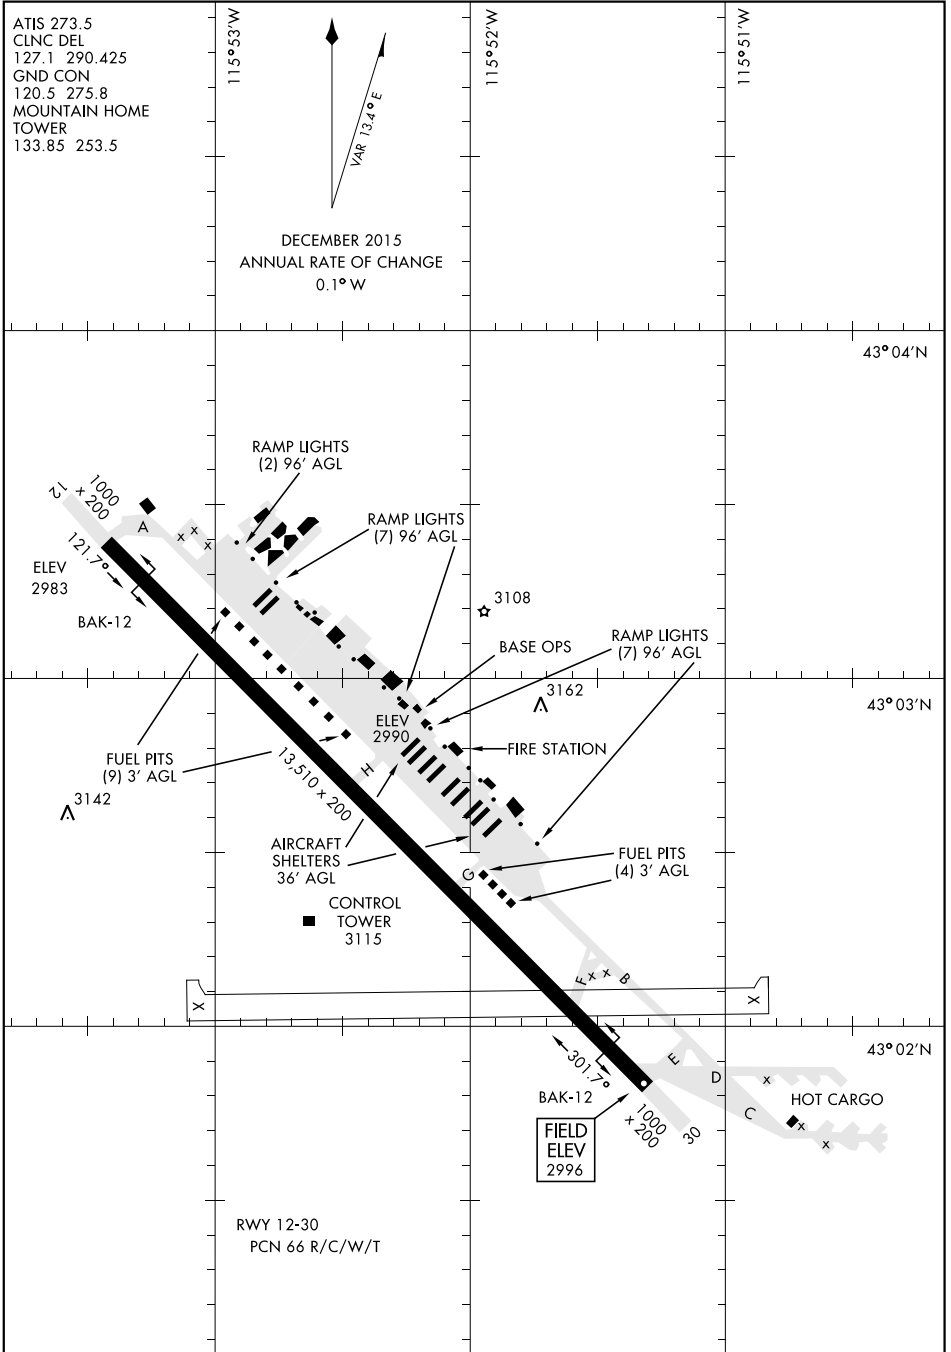

AIRPORT DIAGRAM

AFD-323 [USAF]

MOUNTAIN HOME AFB (KMUO)

MOUNTAIN HOME, IDAHO

ATIS 273.5
 CLNC DEL
 127.1 290.425
 GND CON
 120.5 275.8
 MOUNTAIN HOME
 TOWER
 133.85 253.5

115°53'W

115°52'W

115°51'W

DECEMBER 2015
 ANNUAL RATE OF CHANGE
 0.1° W

43°04'N

43°03'N

43°02'N

NW-1, 07 SEP 2023 to 05 OCT 2023

NW-1, 07 SEP 2023 to 05 OCT 2023

AIRPORT DIAGRAM

MOUNTAIN HOME, IDAHO

MOUNTAIN HOME AFB (KMUO)