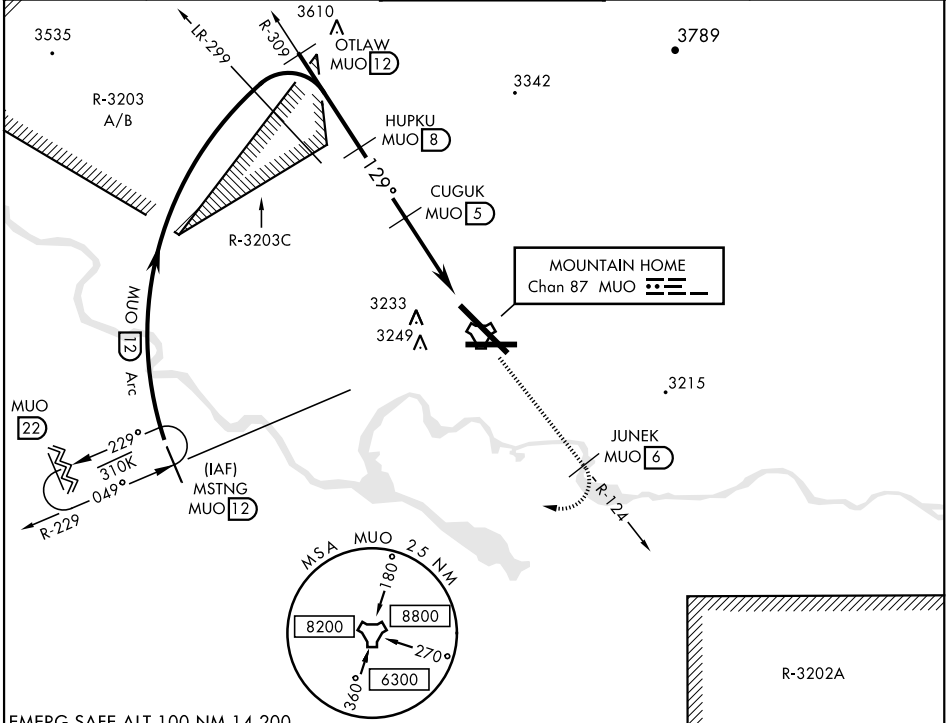

MOUNTAIN HOME, IDAHO

TACAN Z RWY 12

MOUNTAIN HOME AFB (KMUO)

TACAN MUO Chan 87	APCH CRS 129°	Rwy Idg 13,510 TDZE 2987 Arprt Elev 2996
--------------------------	----------------------	---

AL-323 [USAF]

▼ * When ALS inop, increase CAT AB RVR to 55 and vis to 1 mile, CAT CDE vis to 1 1/2 miles.
 ** Circling NA NE of Rwy 12-30.

MISSED APPROACH: Climb to 10,000 via MUO R-124 to JUNEK/6 DME, turn right and intercept MUO R-229 to MSTNG/12 DME and hold. Continue climb in hold to 10,000.

ATIS 273.5	MOUNTAIN HOME APP CON 124.8 259.1	MOUNTAIN HOME TOWER 133.85 253.5	GND CON 120.5 275.8	CLNC DEL 127.1 290.425
-------------------	--	---	----------------------------	-------------------------------

EMERG SAFE ALT 100 NM 14,200

VGSI and descent angles not coincident (VGSI Angle 2.50/TCH 41).	10,000 MUO R-124	JUNEK MUO 6	MSTNG MUO R-229	ELEV 2996	TDZE 2987
--	------------------	-------------	-----------------	-----------	-----------

CATEGORY	A	B	C	D	E
S-12 *	3480/40	493 (500-3/4)	3480/50	493 (500-1)	
CIRCLING **	3520-1 524 (600-1)	3560-1 564 (600-1)	3560-1 1/2 564 (600-1 1/2)	3560-2 564 (600-2)	3700-2 1/2 704 (800-2 1/2)

HIRL Rwy 12-30