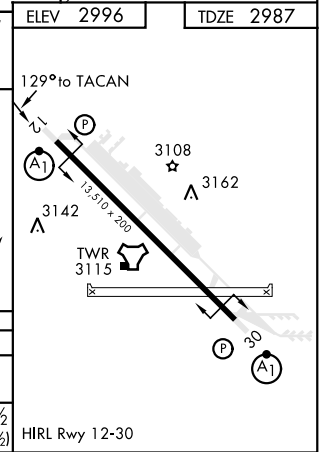

MOUNTAIN HOME, IDAHO

TACAN Z RWY 12

MOUNTAIN HOME AFB (KMUO)

TACAN MUO Chan 87	APCH CRS 129°	Rwy Idg 13,510 TDZE 2987 Arprt Elev 2996
--------------------------	----------------------	---

AL-323 [USAF]

▼ * When ALS inop, increase CAT AB RVR to 55 and vis to 1 mile, CAT CDE vis to 1 1/2 miles.
 ** Circling NA NE of Rwy 12-30.

MISSED APPROACH: Climb to 10,000 via MUO R-124 to JUNEK/6 DME, turn right and intercept MUO R-229 to MSTNG/12 DME and hold. Continue climb in hold to 10,000.

ATIS 273.5	MOUNTAIN HOME APP CON 124.8 259.1	MOUNTAIN HOME TOWER 133.85 253.5	GND CON 120.5 275.8	CLNC DEL 127.1 290.425
-------------------	--	---	----------------------------	-------------------------------

CATEGORY	A	B	C	D	E
S-12 *	3480/40	493 (500-3/4)	3480/50	493 (500-1)	
CIRCLING **	3520-1 524 (600-1)	3560-1 564 (600-1)	3560-1 1/2 564 (600-1 1/2)	3560-2 564 (600-2)	3700-2 1/2 704 (800-2 1/2)

HIRL Rwy 12-30