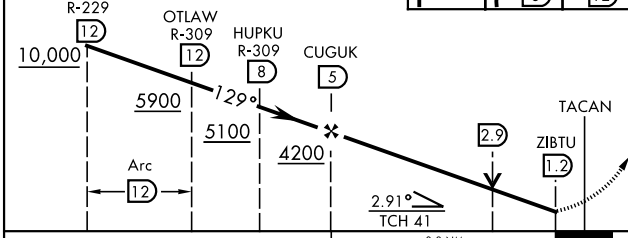

MOUNTAIN HOME, IDAHO

TACAN Z RWY 12

MOUNTAIN HOME AFB (KMUO)

TACAN MUO Chan 87	APCH CRS 129°	Rwy Idg 13,510 TDZE 2987 Arprt Elev 2996
--------------------------	----------------------	---

AL-323 [USAF]

▼ * When ALS inop, increase CAT AB RVR to 55 and vis to 1 mile, CAT CDE vis to 1 1/2 miles.
 ** Circling NA NE of Rwy 12-30.

MISSED APPROACH: Climb to 10,000 via MUO R-124 to JUNEK/6 DME, turn right and intercept MUO R-229 to MSTNG/12 DME and hold. Continue climb in hold to 10,000.

ATIS 273.5	MOUNTAIN HOME APP CON 124.8 259.1	MOUNTAIN HOME TOWER 133.85 253.5	GND CON 120.5 275.8	CLNC DEL 127.1 290.425
-------------------	--	---	----------------------------	-------------------------------

EMERG SAFE ALT 100 NM 14,200

VGSI and descent angles not coincident (VGSI Angle 2.50/TCH 41).	10,000 MUO R-124	JUNEK MUO 6	MSTNG MUO R-229	ELEV 2996	TDZE 2987
--	------------------	-------------	-----------------	-----------	-----------

CATEGORY	A	B	C	D	E
S-12 *	3480/40	493 (500-3/4)	3480/50	493 (500-1)	
CIRCLING **	3520-1 524 (600-1)	3560-1 564 (600-1)	3560-1 1/2 564 (600-1 1/2)	3560-2 564 (600-2)	3700-2 1/2 704 (800-2 1/2)

HIRL Rwy 12-30