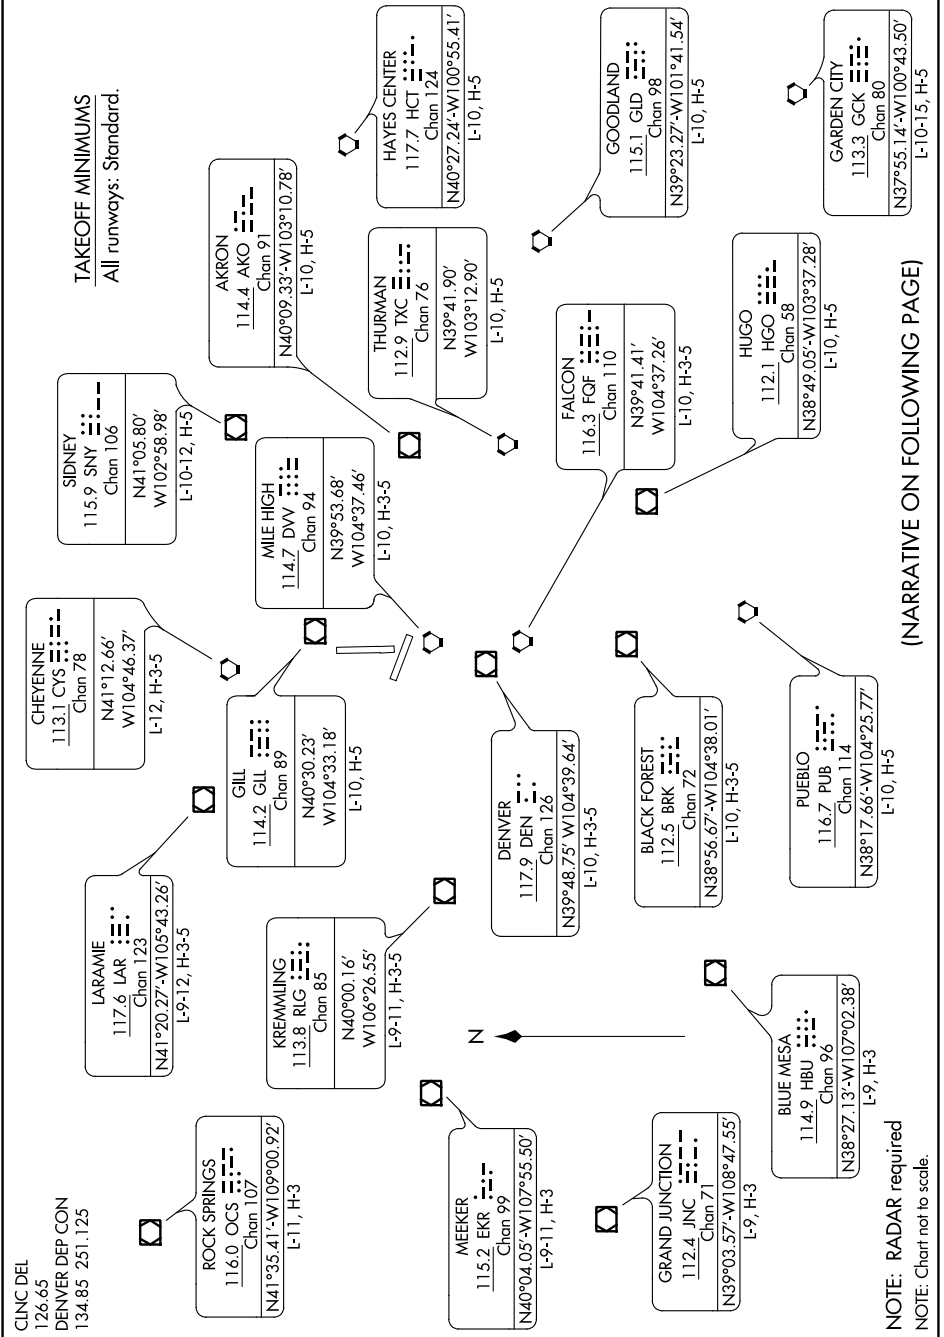

DENVER TWO DEPARTURE

AL-325 (FAA)

GREELEY-WELD COUNTY (GXY)
GREELEY, COLORADO

SW-1, 07 SEP 2023 to 05 OCT 2023

TAKEOFF MINIMUMS
All runways: Standard.

(NARRATIVE ON FOLLOWING PAGE)

SW-1, 07 SEP 2023 to 05 OCT 2023

DENVER TWO DEPARTURE

GREELEY, COLORADO
GREELEY-WELD COUNTY (GXY)

NOTE: RADAR required
NOTE: Chart not to scale.