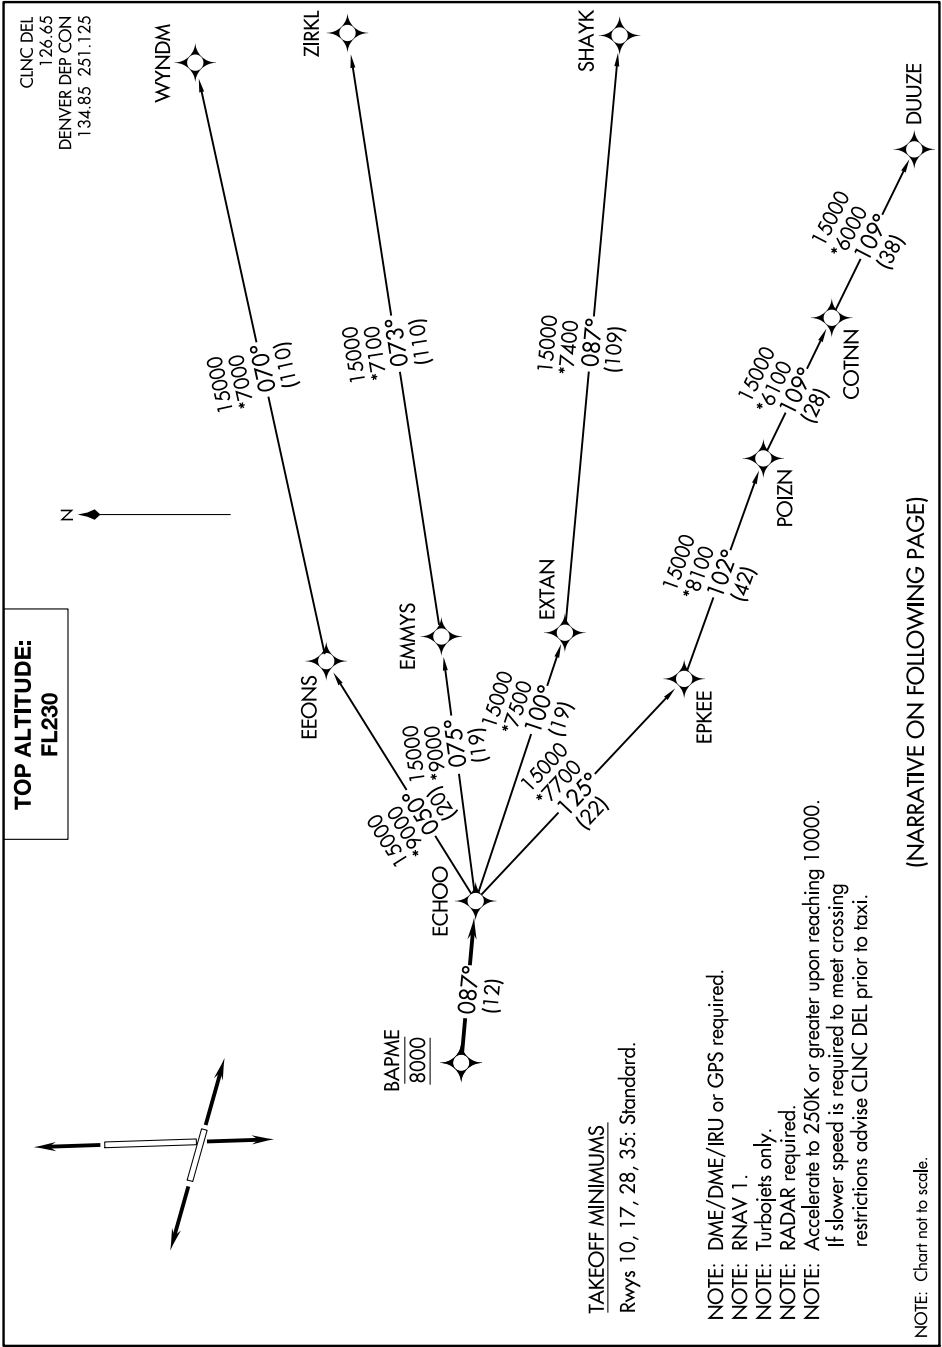

# ECHOO ONE DEPARTURE (RNAV)

AL-325 (FAA)

GREELEY-WELD COUNTY (GXY)  
GREELEY, COLORADO

SW-1, 07 SEP 2023 to 05 OCT 2023

# ECHOO ONE DEPARTURE (RNAV)

SW-1, 07 SEP 2023 to 05 OCT 2023